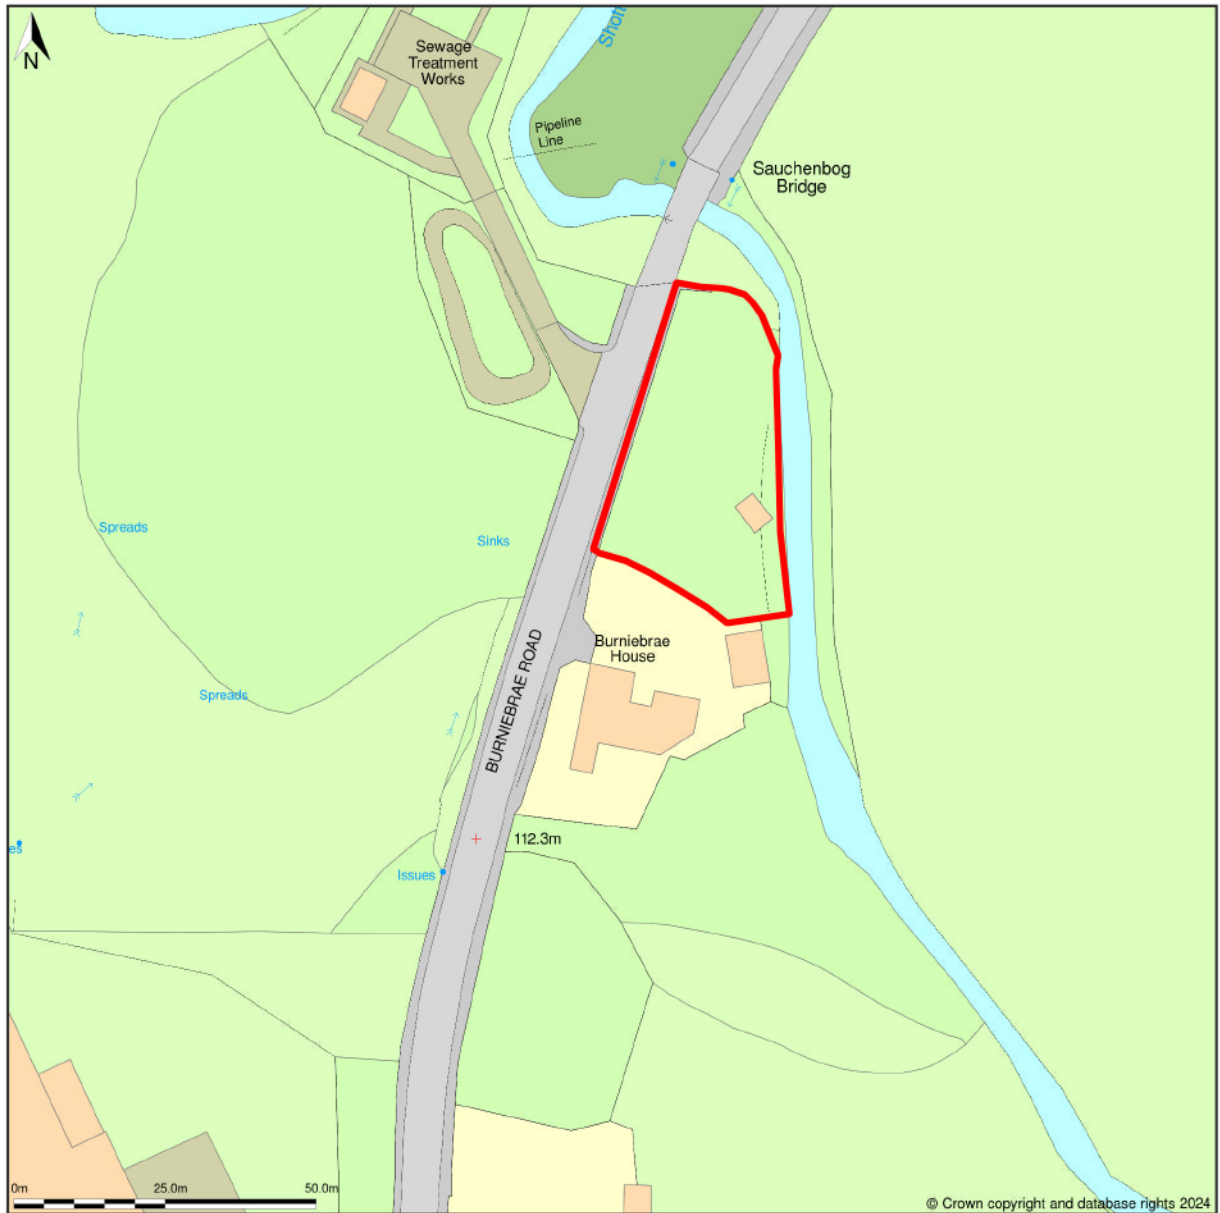

Burniebrae House, Burniebrae Road, Chapelhall, North Lanarkshire, ML6 8QB

Location Plan shows area bounded by: 278071.88, 663493.75 278271.88, 663693.75 (at a scale of 1:1250), OSGridRef: NS78176359. The representation of a road, track or path is no evidence of a right of way. The representation of features as lines is no evidence of a property boundary.

Produced on 17th Jan 2024 from the Ordnance Survey National Geographic Database and incorporating surveyed revision available at this date. Reproduction in whole or part is prohibited without the prior permission of Ordnance Survey. © Crown copyright 2024. Supplied by [www.buyaplan.co.uk](http://www.buyaplan.co.uk) a licensed Ordnance Survey partner (100053143). Unique plan reference: #00872357-540FAD.