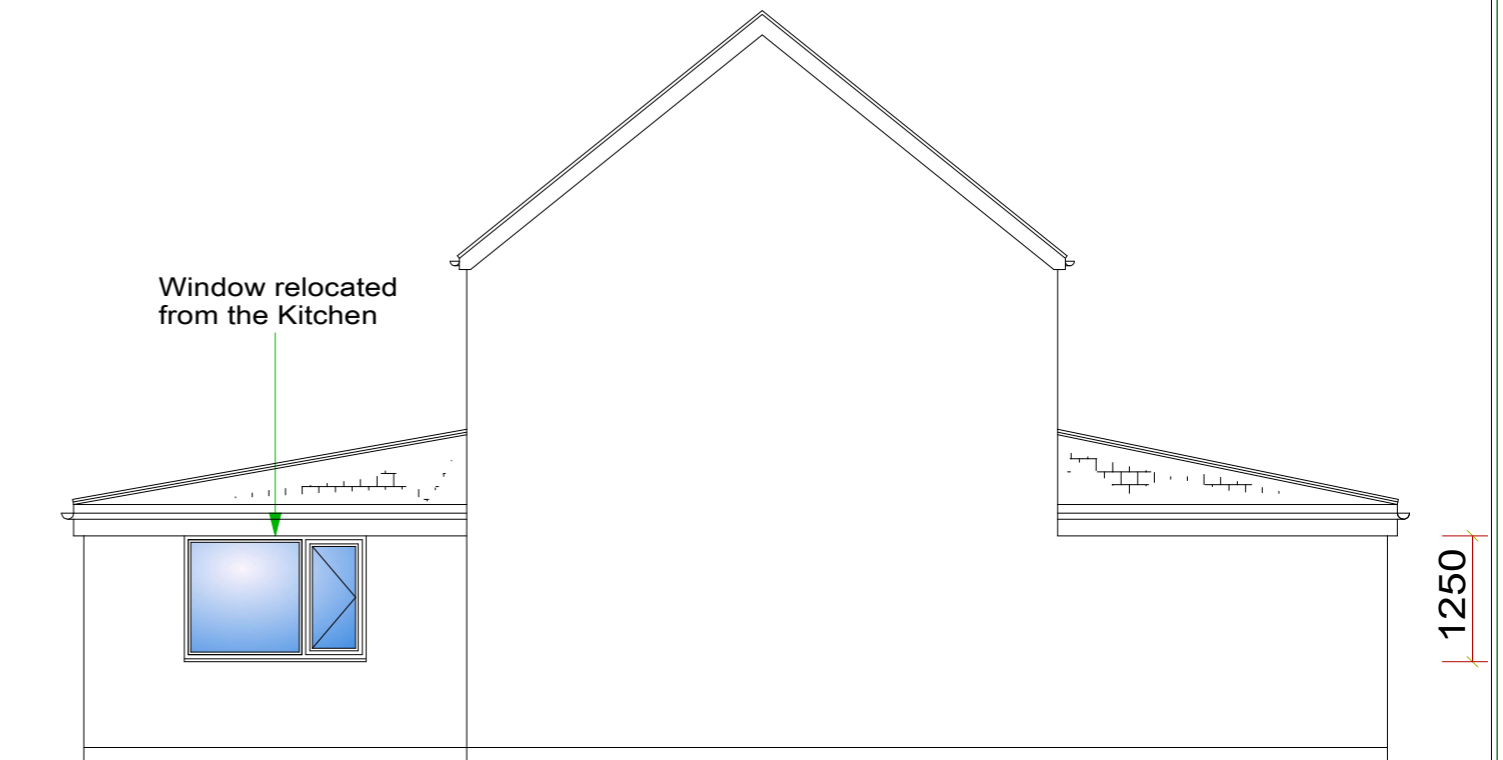

Mr & Mrs Parmee

55 Meldreth Road
Shepreth
Royston
SG8 6PS

07790932253

Proposed Garden Room

Existing South West Elevation

Proposed South West Elevation