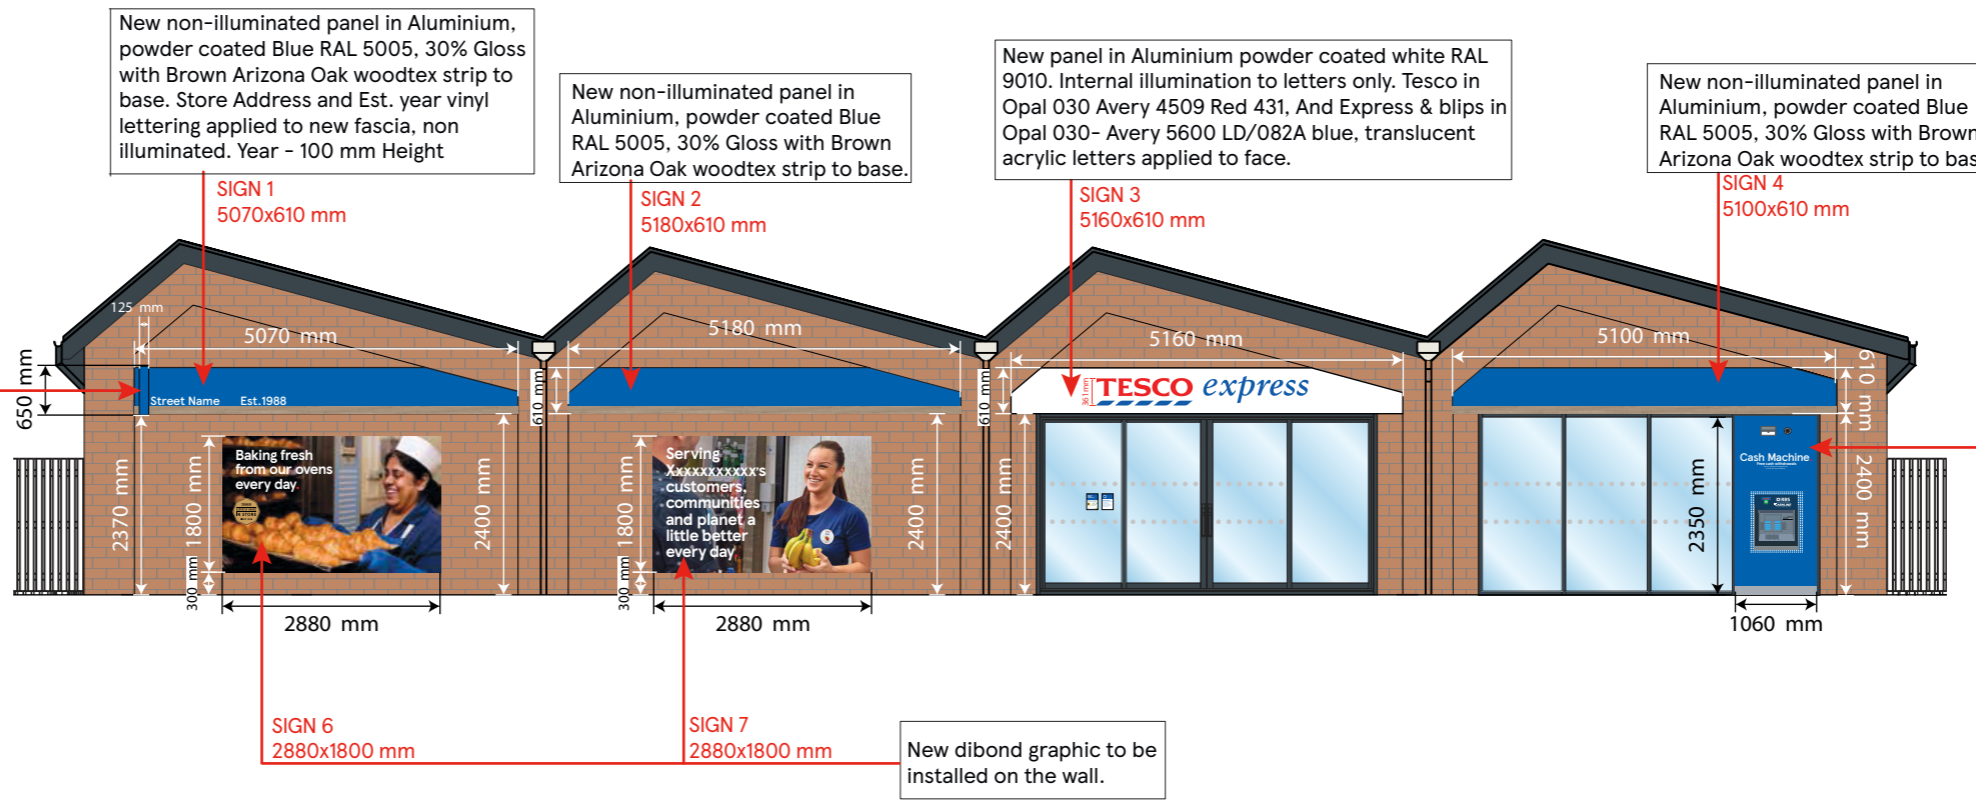

TESCO express ATM

New Projecting Sign in Aluminium Powder coated white RAL 9010. Internal illumination to Acrylic letters only. Tesco in Opal 030 Avery 4509 Red 431, and Express & blips in Opal 030-Avery 5600 LD/082A blue, translucent acrylic letters applied to face. Sides, top and bottom to be blue as per fascia.

SOUTH ELEVATION

SCALE BAR

1:100

DRAWING NO
03_MANS_03B

SCALE
1:100@A3

CHECKED BY
DEEKSHA
DRAWN BY
PRIYANKA

DATE
17.01.2024

STORE TYPE
EXPRESS

STORE NAME
MANSFIELD WOODHOUSE

CONTENT
PROPOSED ELEVATION_ADV

TESCO
FEASIBILITY PLANNING
STORE PLANNING DEPARTMENT
PROPERTY SERVICES
HIGHWOODS BUILDING, KESTREL WAY
WELWYN GARDEN CITY, HERTFORDSHIRE, AL7 1GB UK
TELEPHONE : 01707 395150