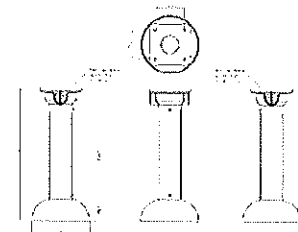

Internal Cable Connections

The installers needs have been carefully considered in the design of this product, utilising internal cable connections to aid in the ease of installation, reducing the need for complicated work in impractical installation areas.

DIMENSIONS

All measurements are in mm.

ORDER CODE

- CVP5325DEIREL-IP5M/2.8 Concept Pro 5MP IP Enhanced Low Light Fixed Compact External Dome Camera

RECOMMENDED ACCESSORIES

- CP-BASE-1-V2 Concept Pro Small Junction Box
- CP-PM-1-V2 Concept Pro Small Pendant Mount
- CP-WM-1-V2 Concept Pro Small Wall Mount
- CP-PLM-V2 Concept Pro Pole Mount
- CP-CM-V2 Concept Pro Corner Mount
- CP-TM-1-V2 Concept Pro Small In-ceiling/Tile Mount
- CP-RC-V2 Concept Pro Rain Cap
- CAT6-305 305m CAT6 Cable (Green)
- VA-SW4/8/16POE-IP 4/8/16 Channel PoE Switch

DIMENSIONS

CP-BASE-1-V2

Concept Pro Small
Junction Box

CP-PM-1-V2

Concept Pro Small
Pendant Mount

CP-WM-1-V2

Concept Pro Small
Wall Mount

CP-PLM-V2