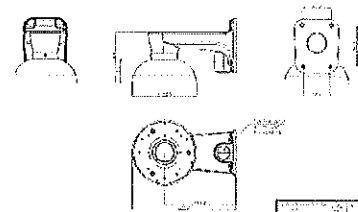

DIMENSIONS

CP-BASE-1-V2

Concept Pro Small
Junction Box

CP-PM-1-V2

Concept Pro Small
Pendant Mount

CP-WM-1-V2

Concept Pro Small
Wall Mount

CP-PLM-V2