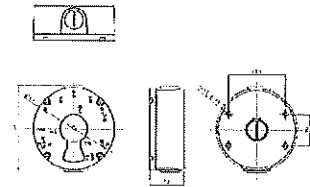

COMPATIBLE
WITH

CONCEPT PRO
IP RECORDING
RANGE

CVP5325DEIREL-IP5M/2.8

Concept Pro 5MP IP Enhanced Low Light
Fixed Compact External Dome Camera

Concept Pro

ACCESSORIES

CP-TM-1-V2

Concept Pro Small
In-ceiling/Tile Mount

DIMENSIONS

CP-BASE-1-V2

Concept Pro Small
Junction Box

CP-PM-1-V2

Concept Pro Small
Pendant Mount

CP-WM-1-V2

Concept Pro Small
Wall Mount

CP-PLM-V2