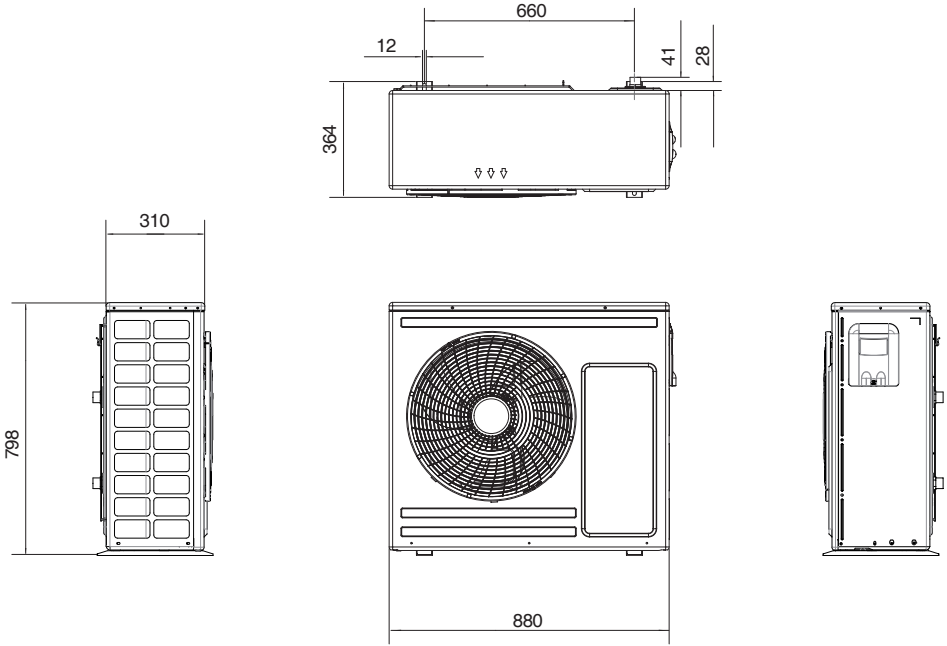

Main components

Dimensions(Overall)

Heat pump for R-32.

(Unit : mm)

Dimensions (Water pipe)

(Unit : mm)