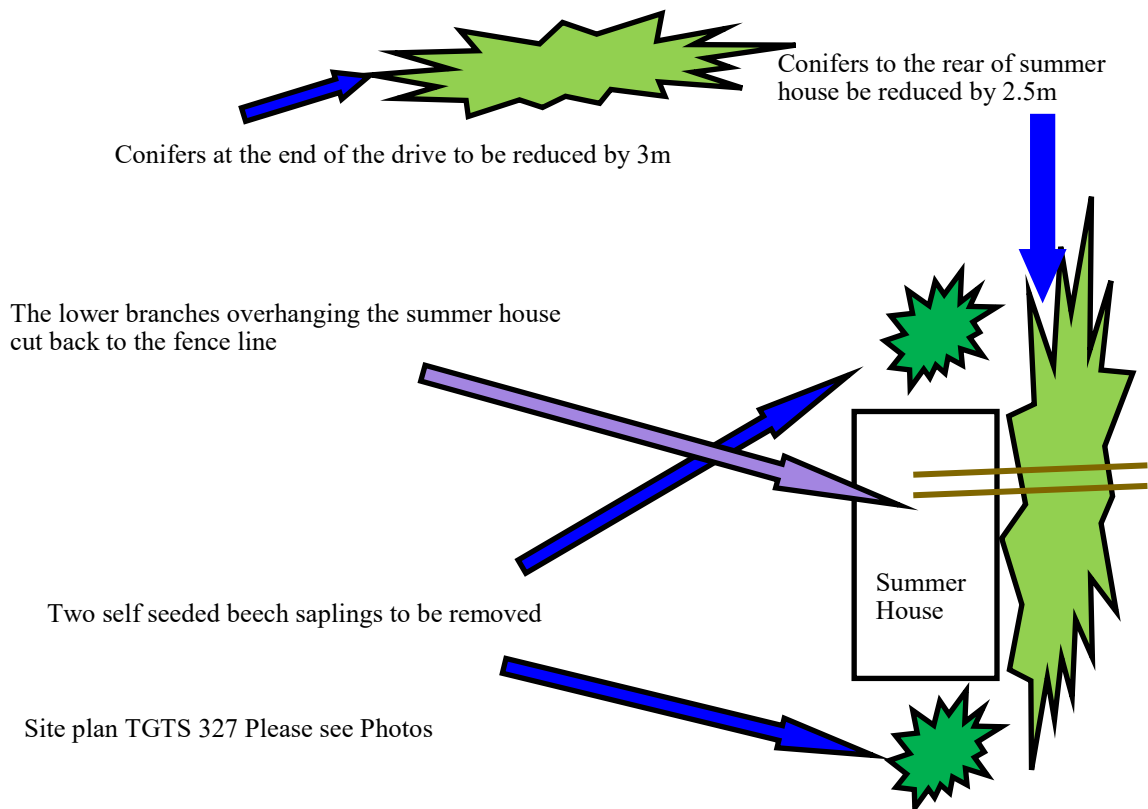

# Proposed Tree Work at the Gatehouse NE12 6BL

Killingworth Village

The Gate House

The main driveway

Site plan TGTS 327 Please see Photos

## Proposed Tree Work at the Gatehouse NE12 6BL

Conifers to the rear of summer house be reduced by 2.5m

Conifers at the end of the drive to be reduced by 3m

One of the two self seeded saplings to be removed

One of the two self seeded saplings to be removed

The lower branch's overhanging the summer house to be cut back to the fence line.