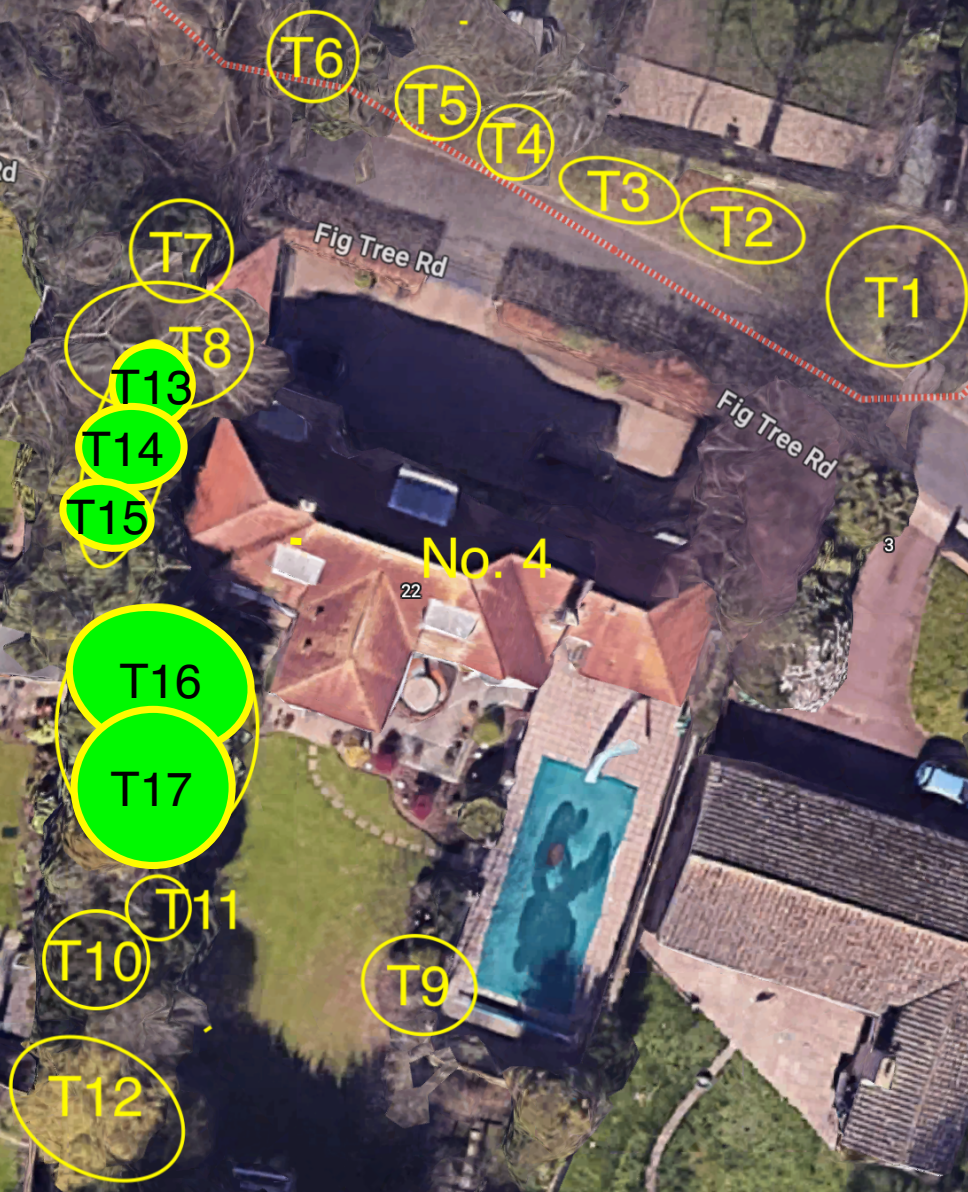

Woodgate,
4 Fig Tree Road,
Broadstairs,
Kent,
CT10 3AQ

T8 is located in a neighbouring property

North