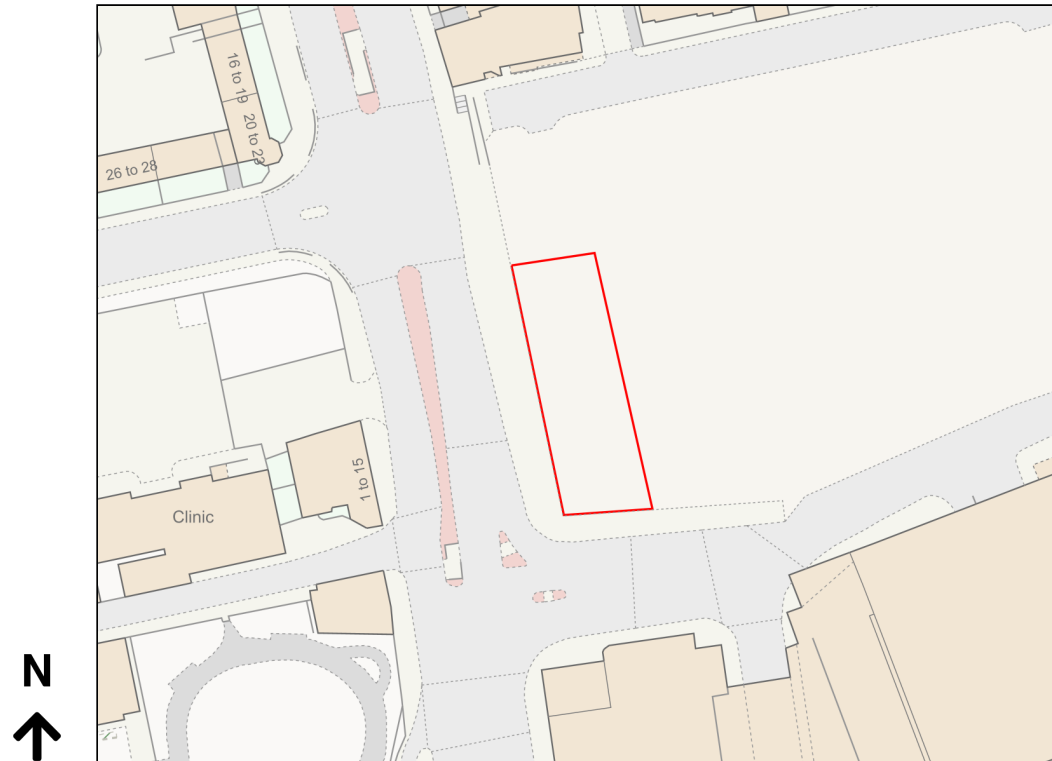

Location Plan

Site Address: Chester Market, Hunter Street, Chester, CH1 2AR

Date Produced: 27-Nov-2023

Scale: 1:1250 @A4

Planning Portal Reference: PP-12625912v1