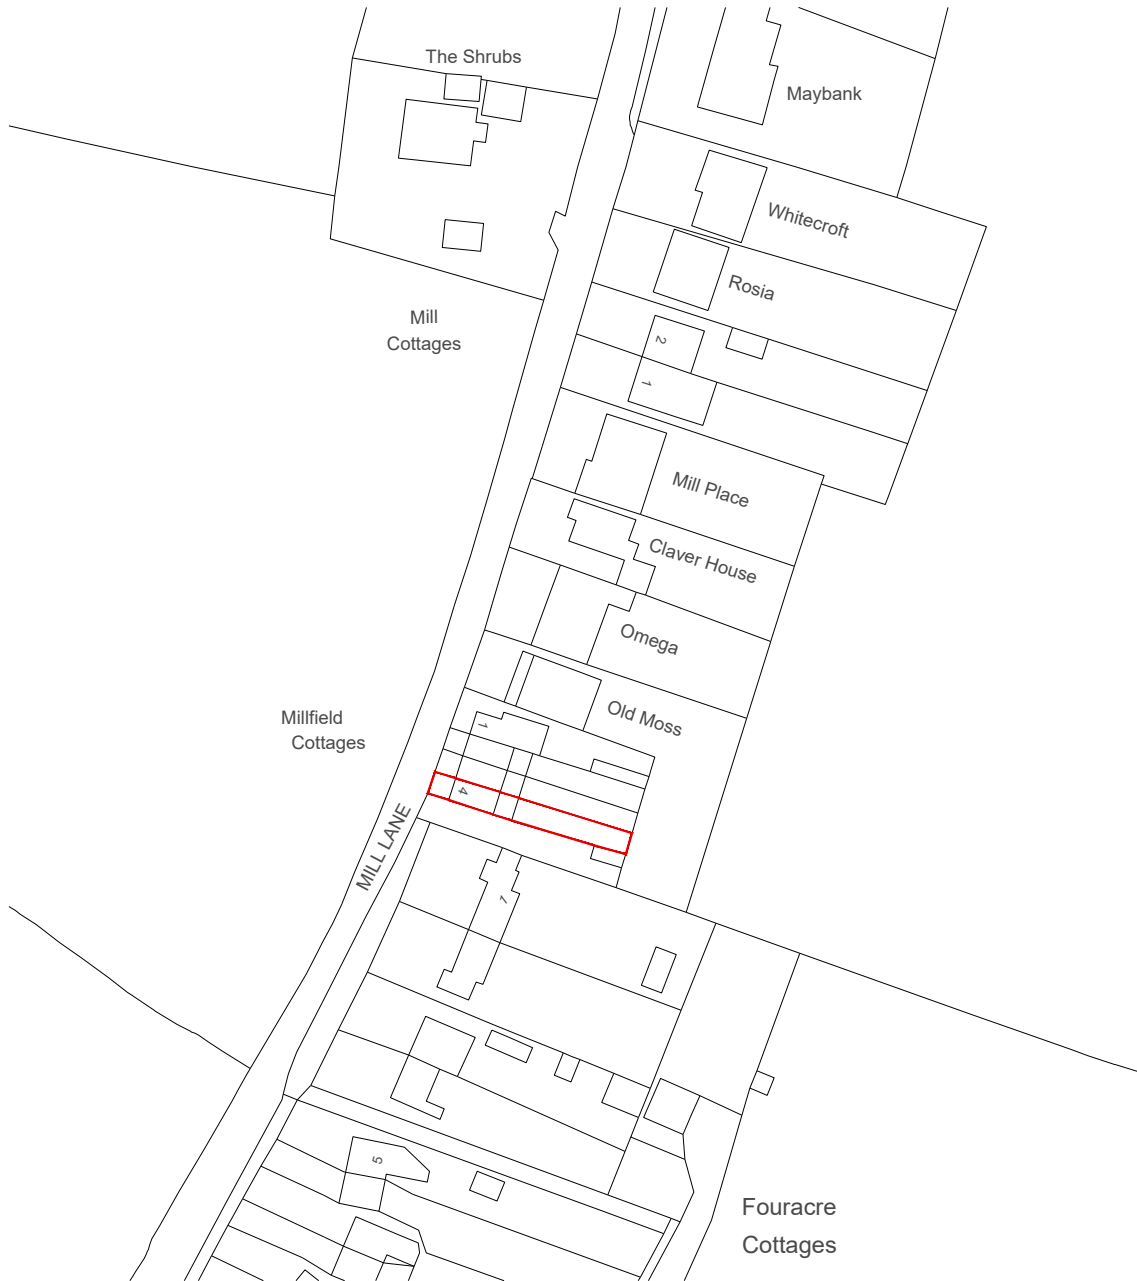

SITE LOCATION PLAN - 1:1250@A4

4 Millfield Cottages, Mill Lane, Hartlip, ME9 7TB

Drawing No.:
23-245-SL01