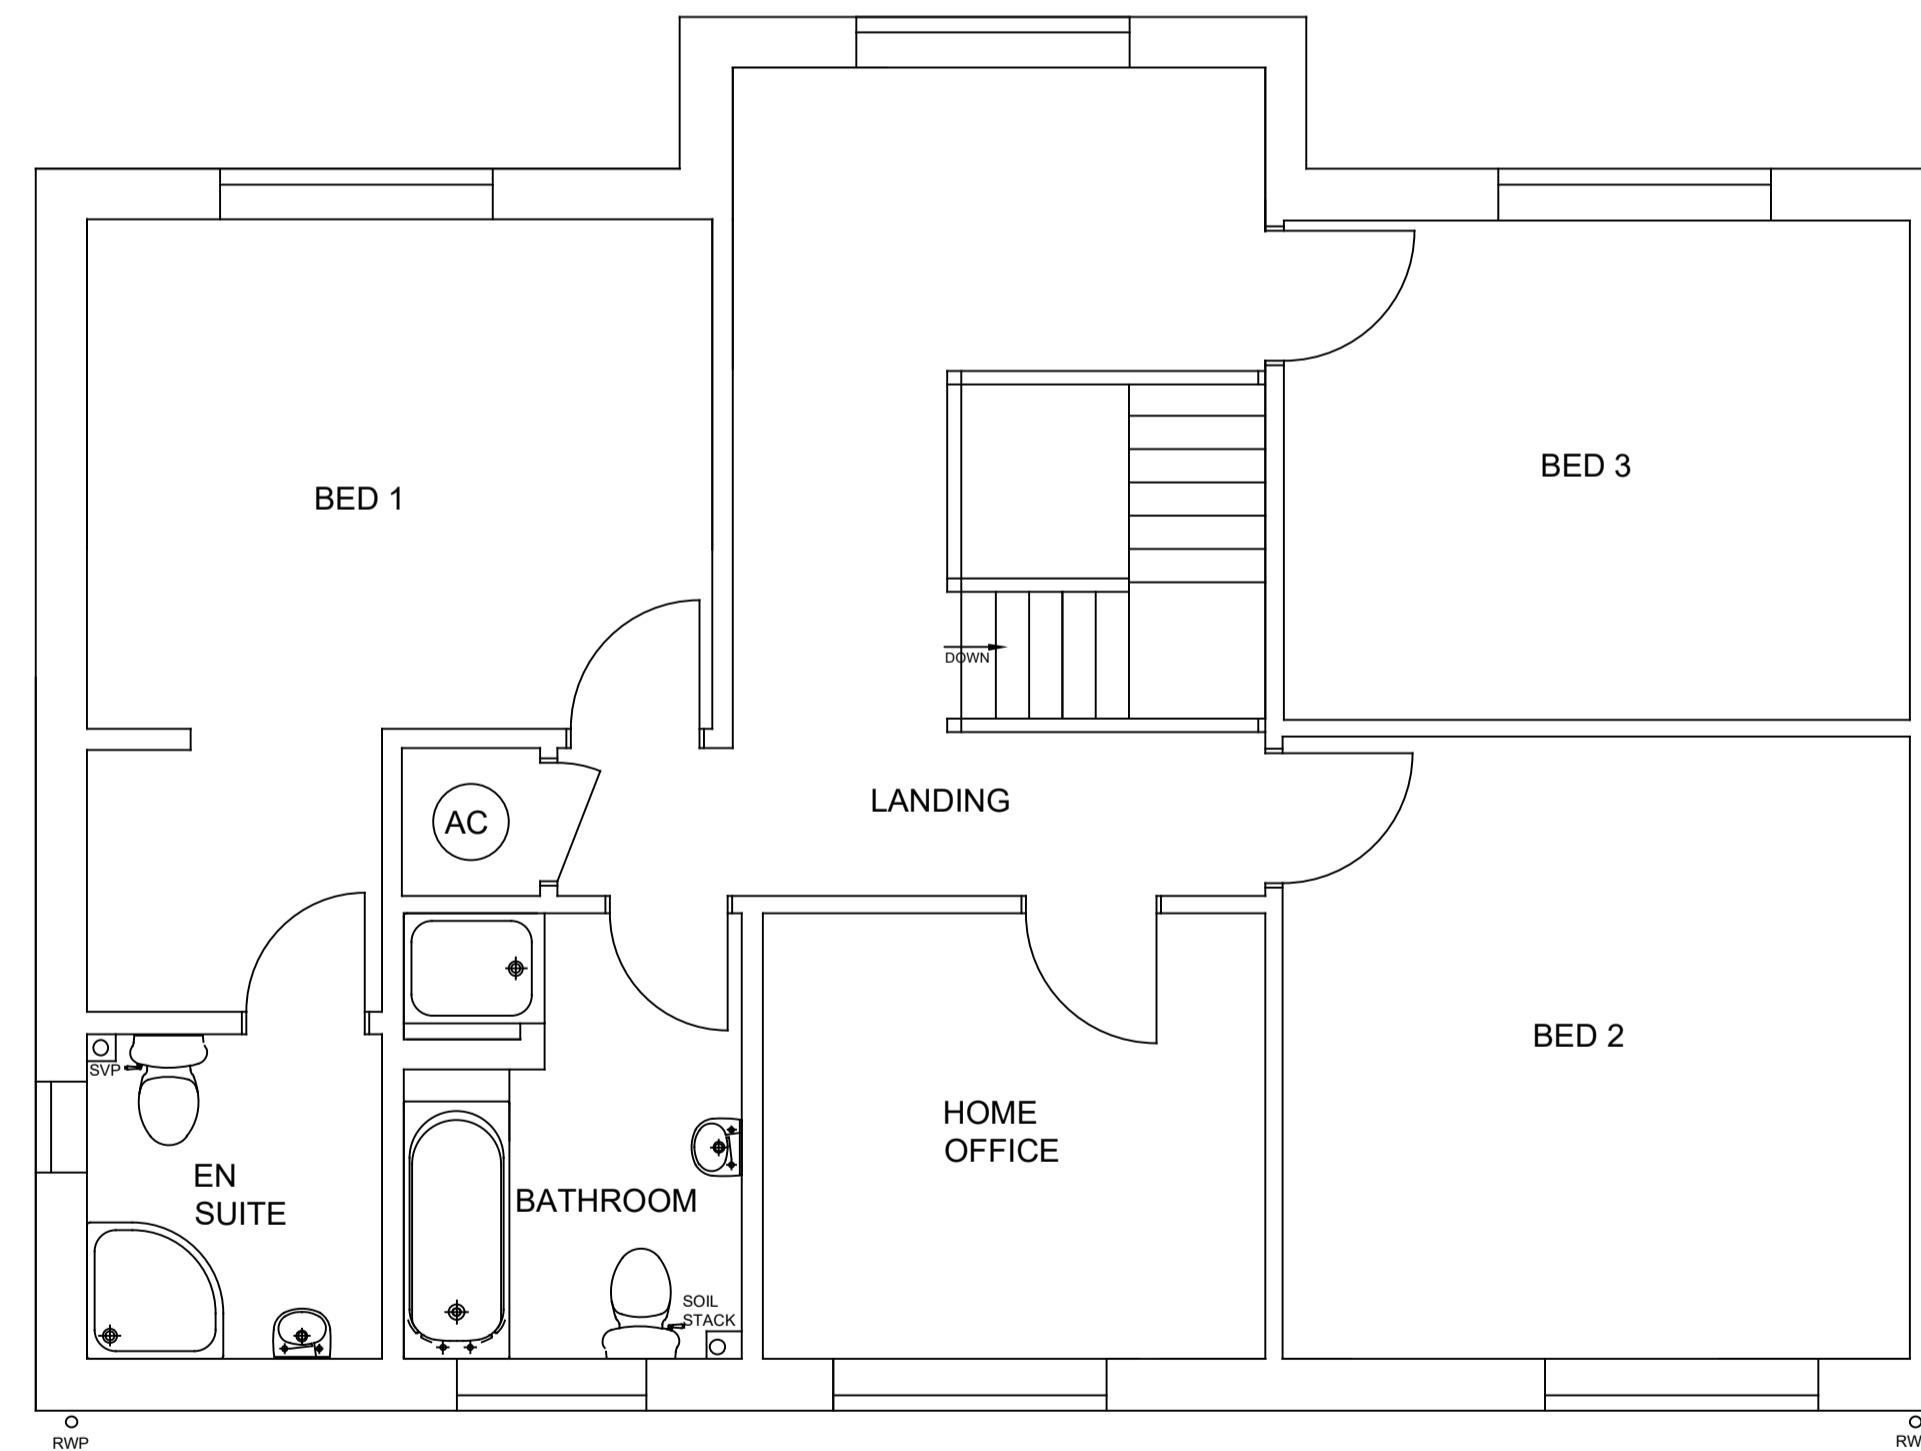

EXISTING SOUTH ELEVATION

EXISTING WEST ELEVATION

EXISTING EAST ELEVATION

EXISTING GROUND FLOOR PLAN

EXISTING FIRST FLOOR PLAN

IAN ELLIS LIMITED email: ellis.ian23@btinternet.com mobile: 07841636780	
PROJECT SINGLE STOREY EXTENSION AND ALTERATIONS	
ADDRESS SOUTH VIEW, WATTLESBOROUGH. SY5 9EA	
SCALE 1:50	DWG NO. NP001
EXISTING DETAILS	REV