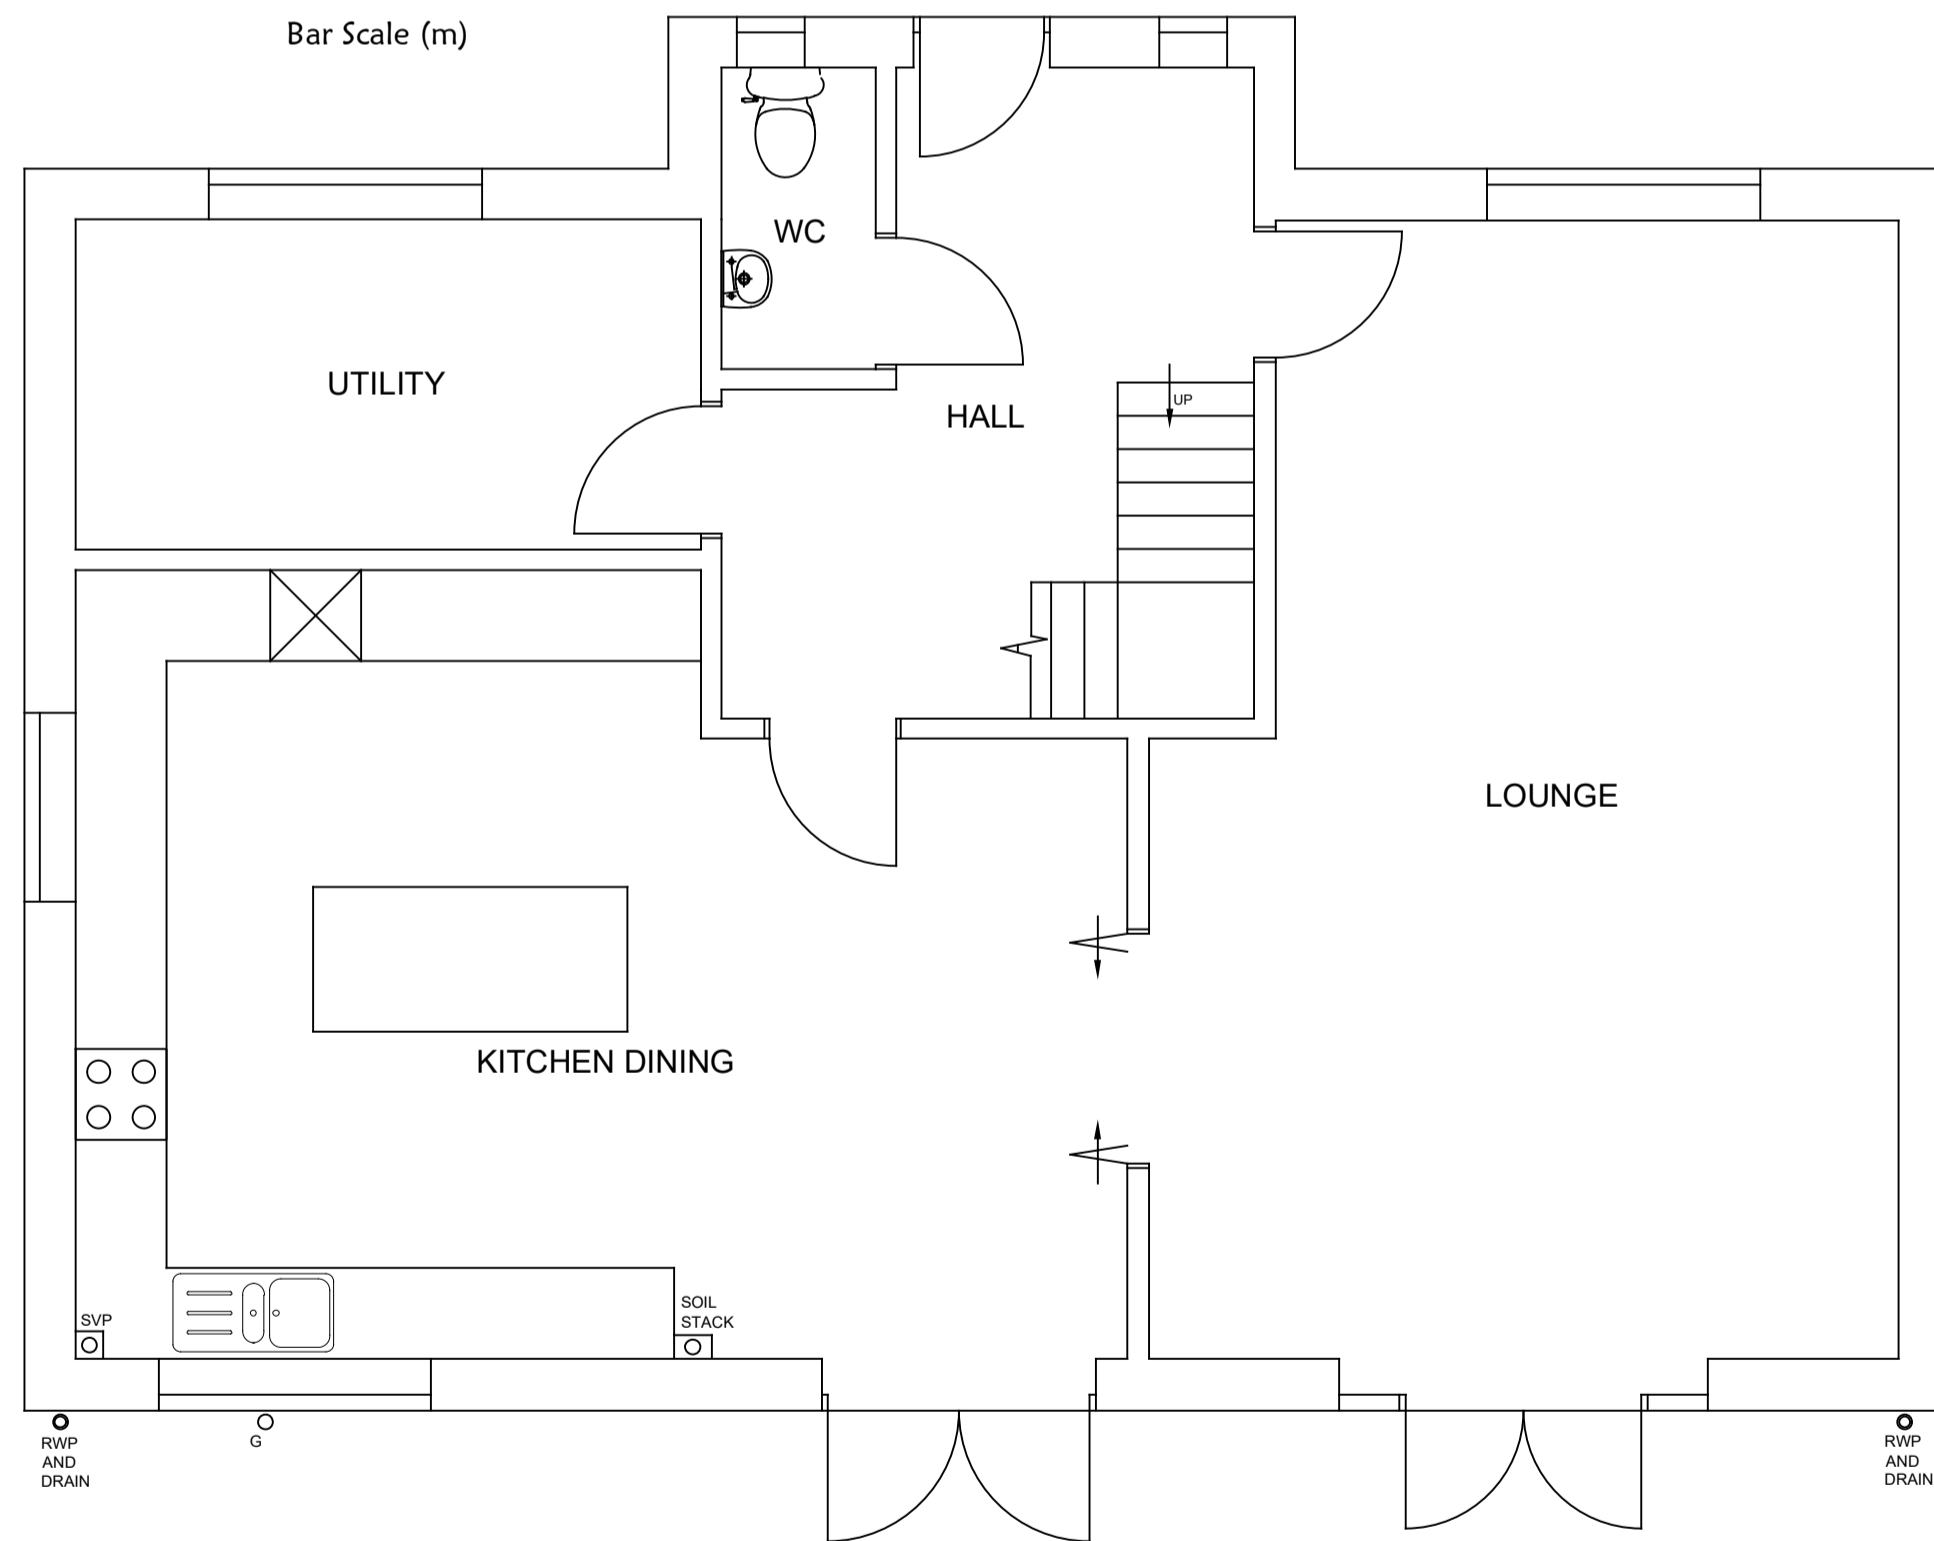

EXISTING SOUTH ELEVATION

EXISTING WEST ELEVATION

EXISTING EAST ELEVATION

EXISTING GROUND FLOOR PLAN

EXISTING FIRST FLOOR PLAN

IAN ELLIS LIMITED email: ellis.ian23@btinternet.com mobile: 07841636780	
PROJECT SINGLE STOREY EXTENSION AND ALTERATIONS	
ADDRESS SOUTH VIEW, WATTLESBOROUGH. SY5 9EA	
SCALE 1:50	DWG NO. NP001
EXISTING DETAILS	REV