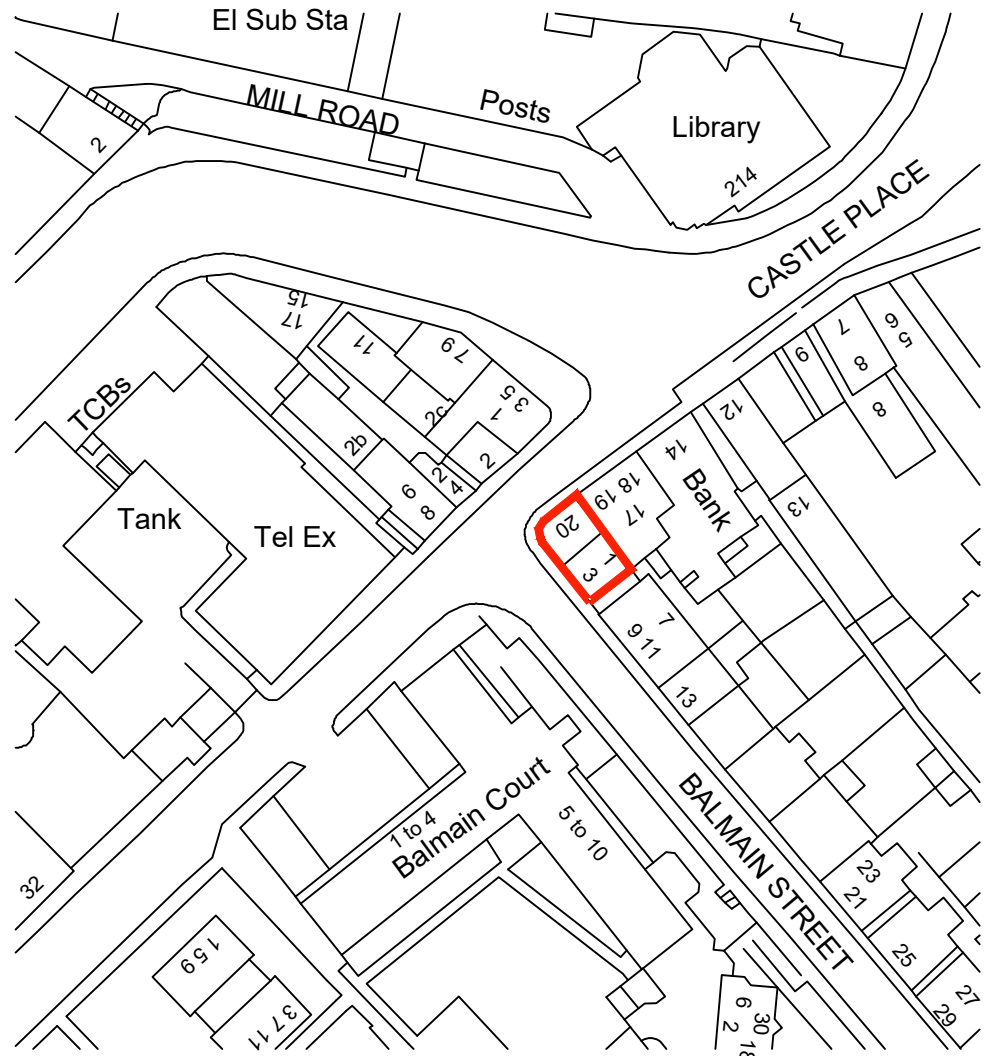

Site Plan
Scale 1:500

Ordnance Survey, (c) Crown Copyright 2020. All rights reserved. Licence number 100022432

Location Plan
Scale 1:1000

Red line denotes application boundary.

Application property is part of refuse sack collection system.