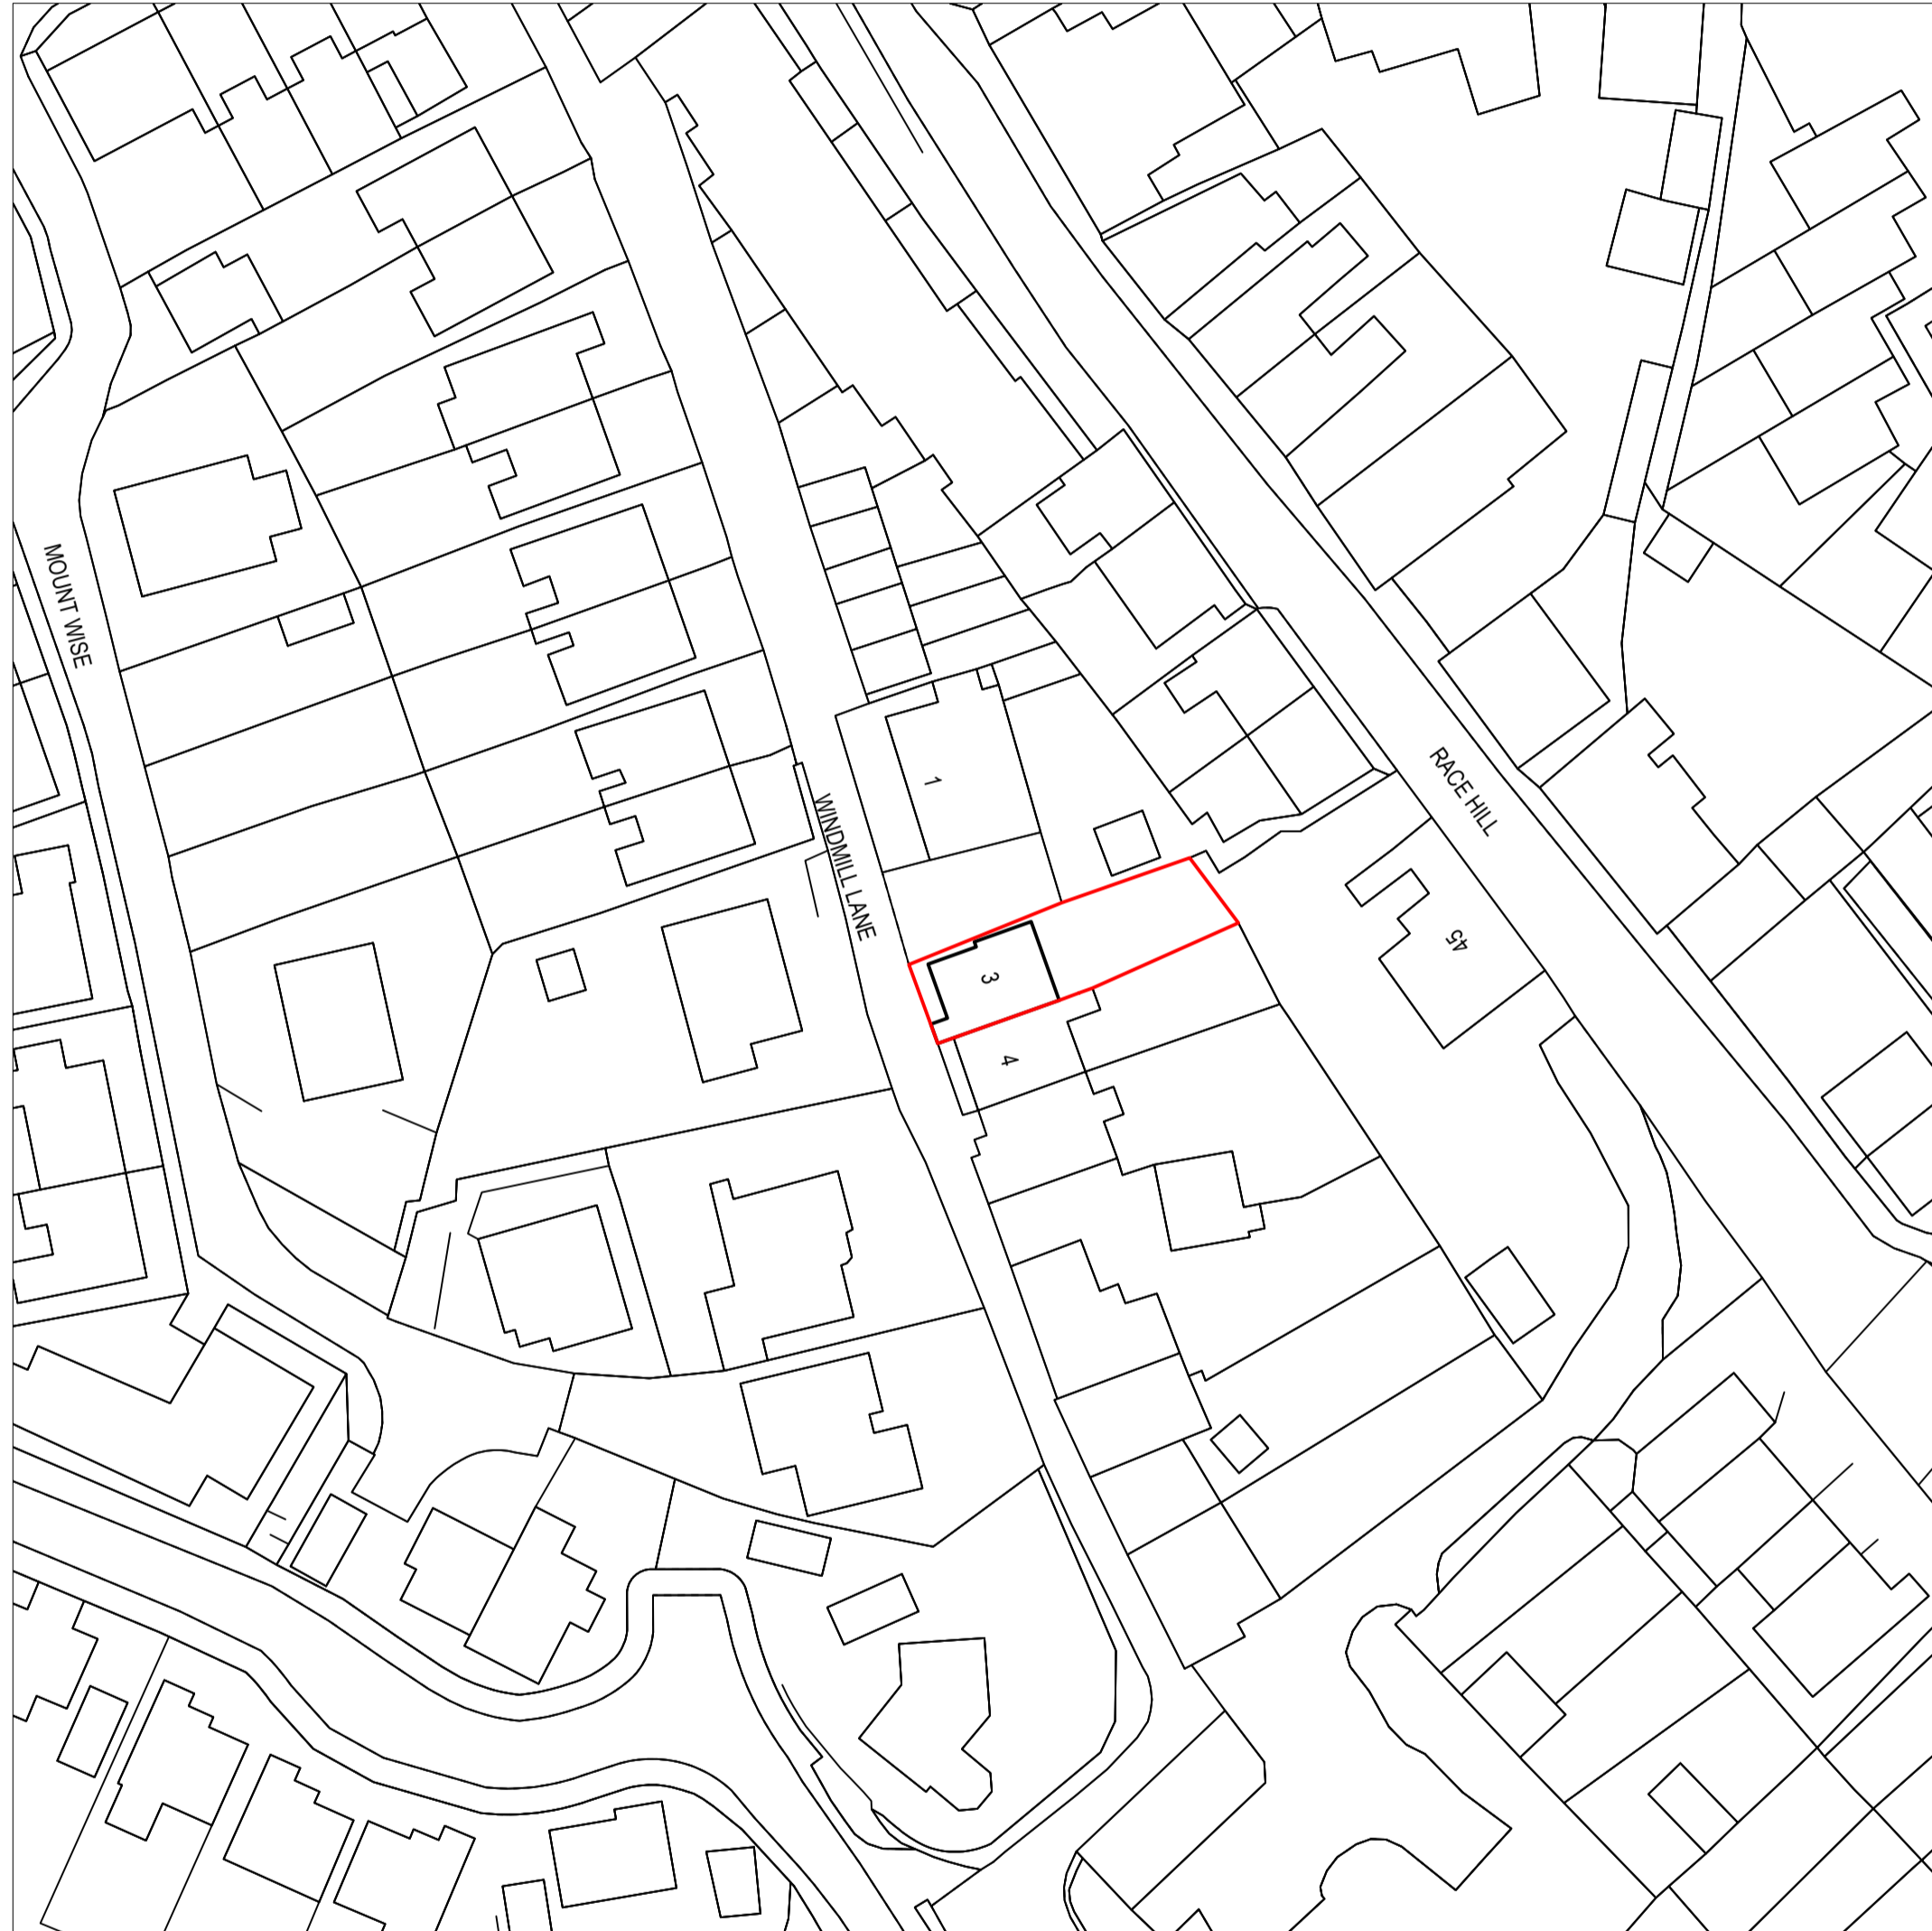

Location Plan

Scale 1:1250

© Crown Copyright and database rights 2022

OS 100047474

Existing Block Plan

Scale 1:500

© Crown Copyright and database rights 2022

OS 100047474

Proposed Block Plan

Scale 1:500

© Crown Copyright and database rights 2022

OS 100047474

74 Cardiff Road, CF15 7QE • Enquiries@ArkiPlan.co.uk

Site	3 Windmill Lane Launceston PL15 9AU	Date	05.10.2023
		Sheet	23-1520 D01 REV 1
		Job	Loft Conversion
Title Number	CL349187	Scale	As Shown@A1
		Title	As Shown