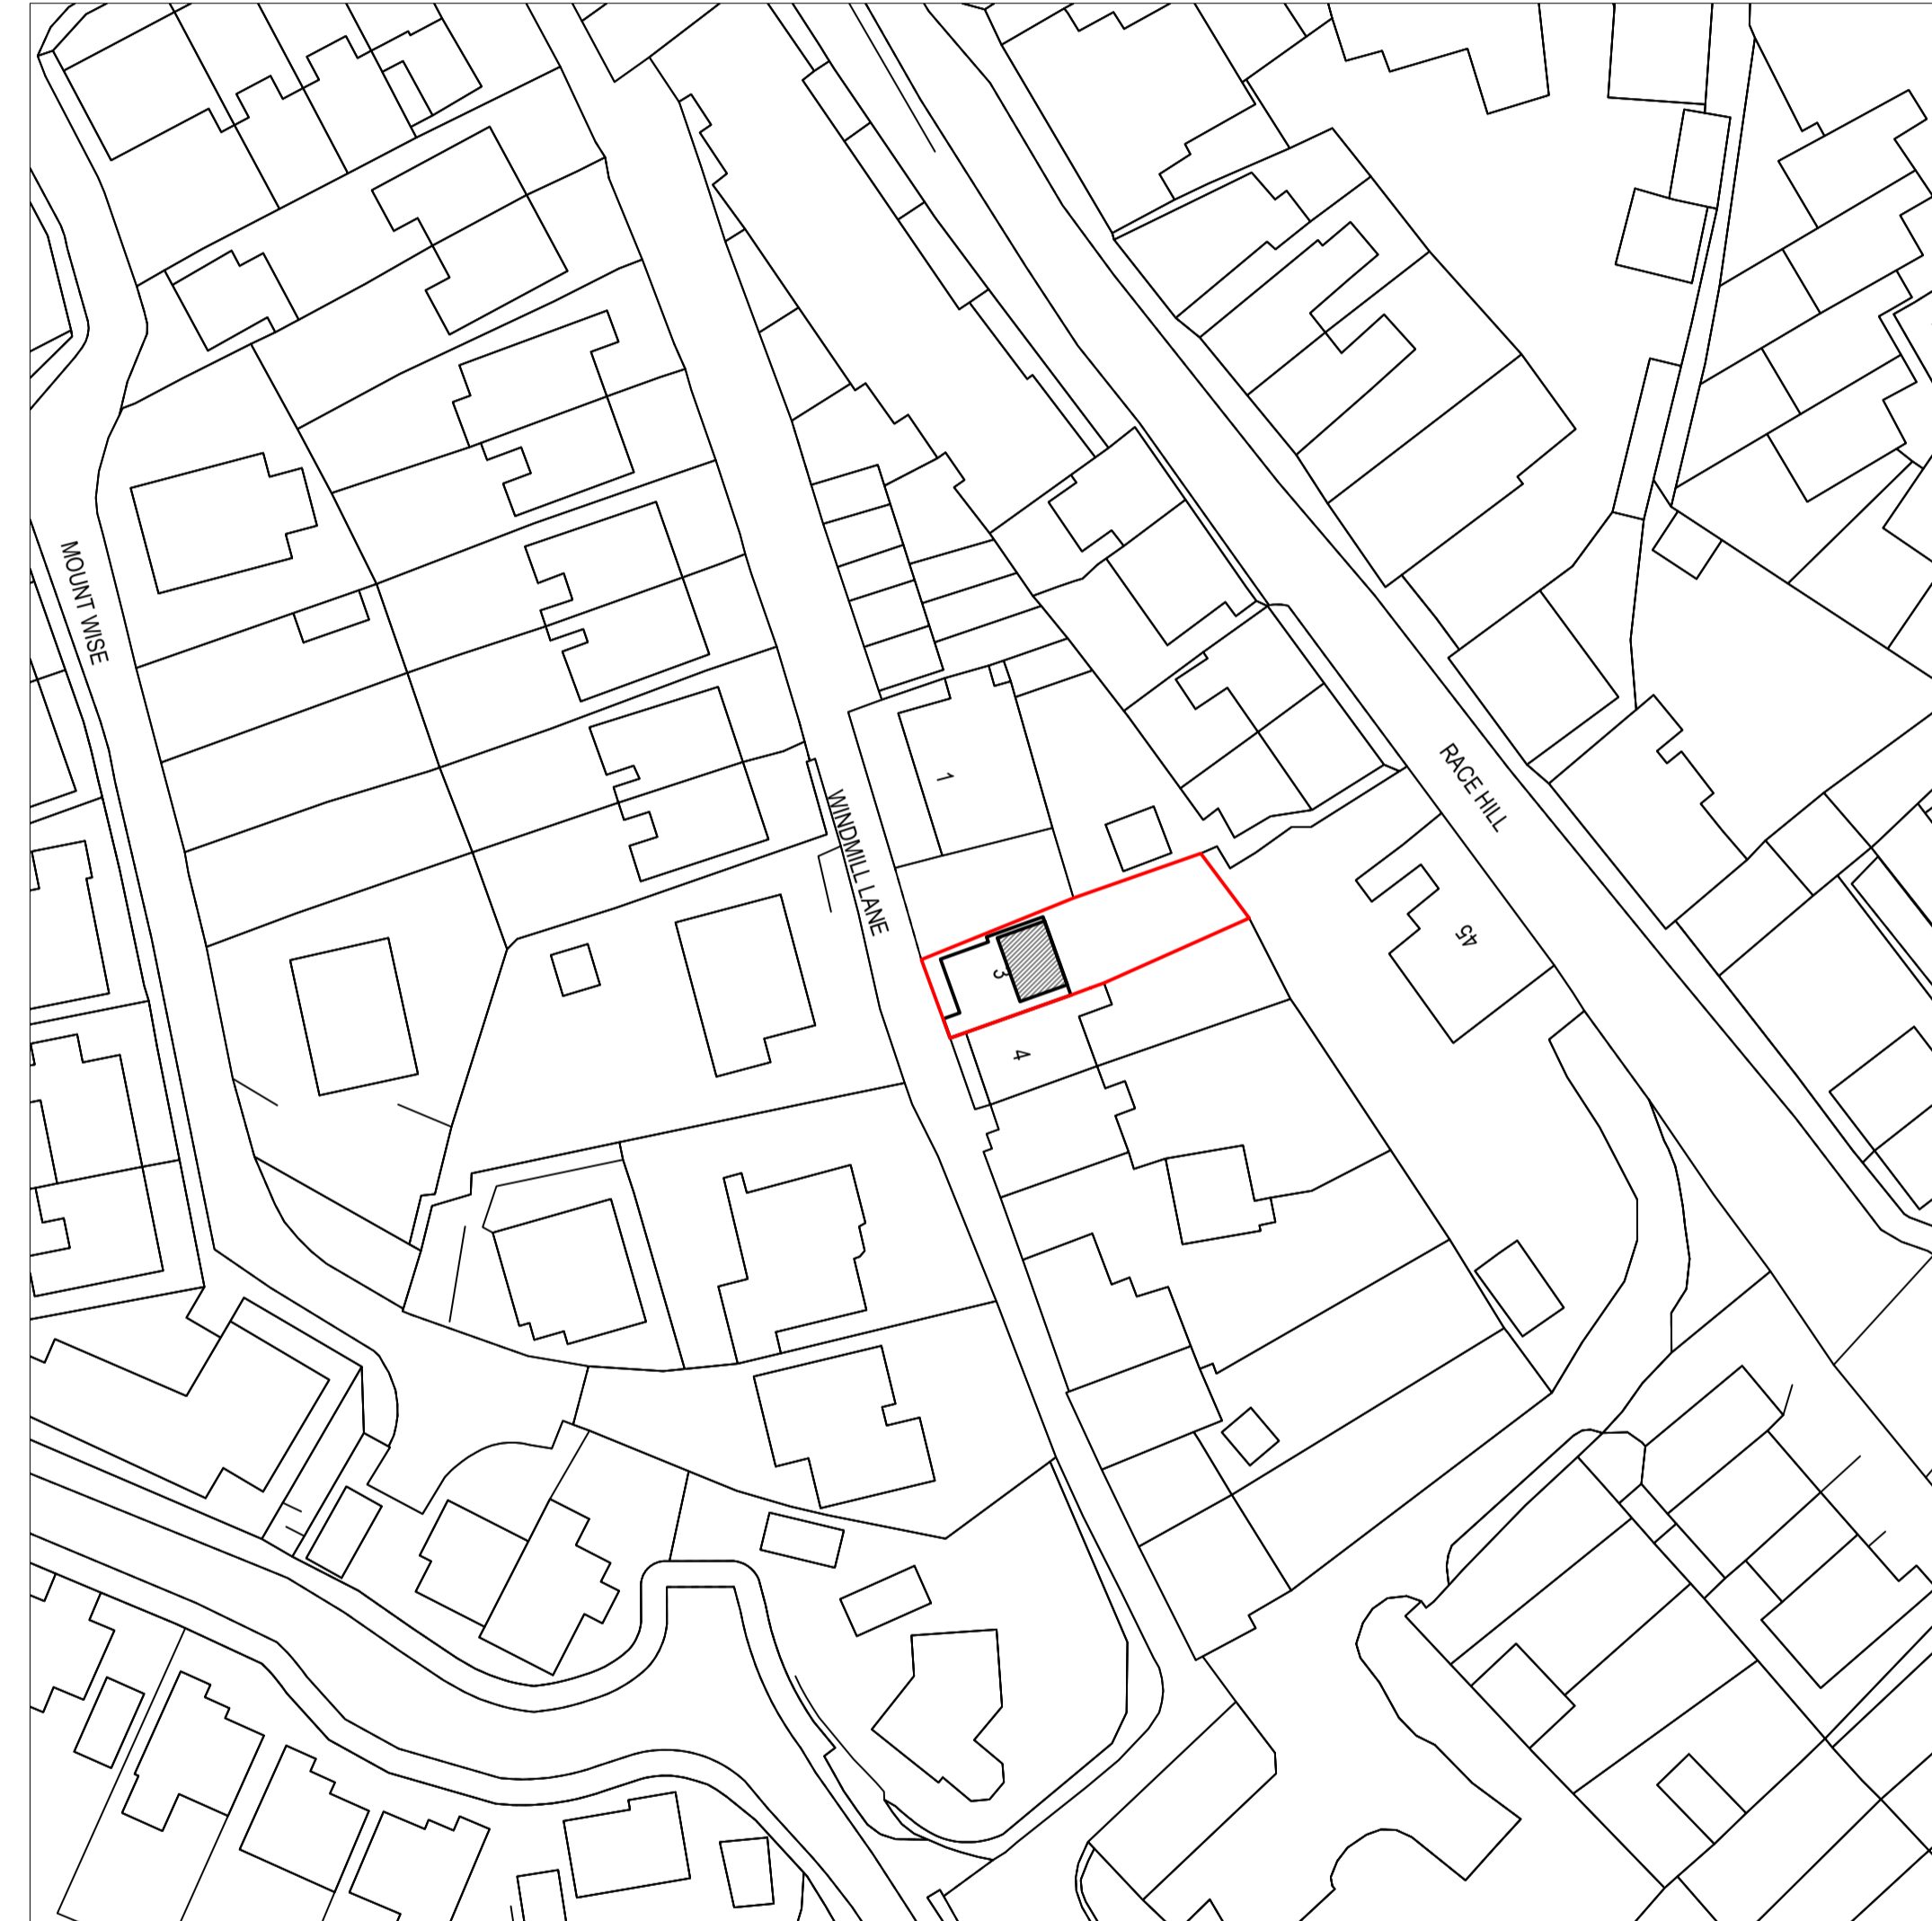

Location Plan

Scale 1:1250

© Crown Copyright and database rights 2022

OS 100047474

Existing Block Plan

Scale 1:500

© Crown Copyright and database rights 2022

OS 100047474

Proposed Block Plan

Scale 1:500

© Crown Copyright and database rights 2022

OS 100047474

74 Cardiff Road, CF15 7QE • Enquiries@ArkiPlan.co.uk

Site	3 Windmill Lane Launceston PL15 9AU	Date	05.10.2023
		Sheet	23-1520 D01 REV 1
		Job	Loft Conversion
Title Number	CL349187	Scale	As Shown@A1
		Title	As Shown