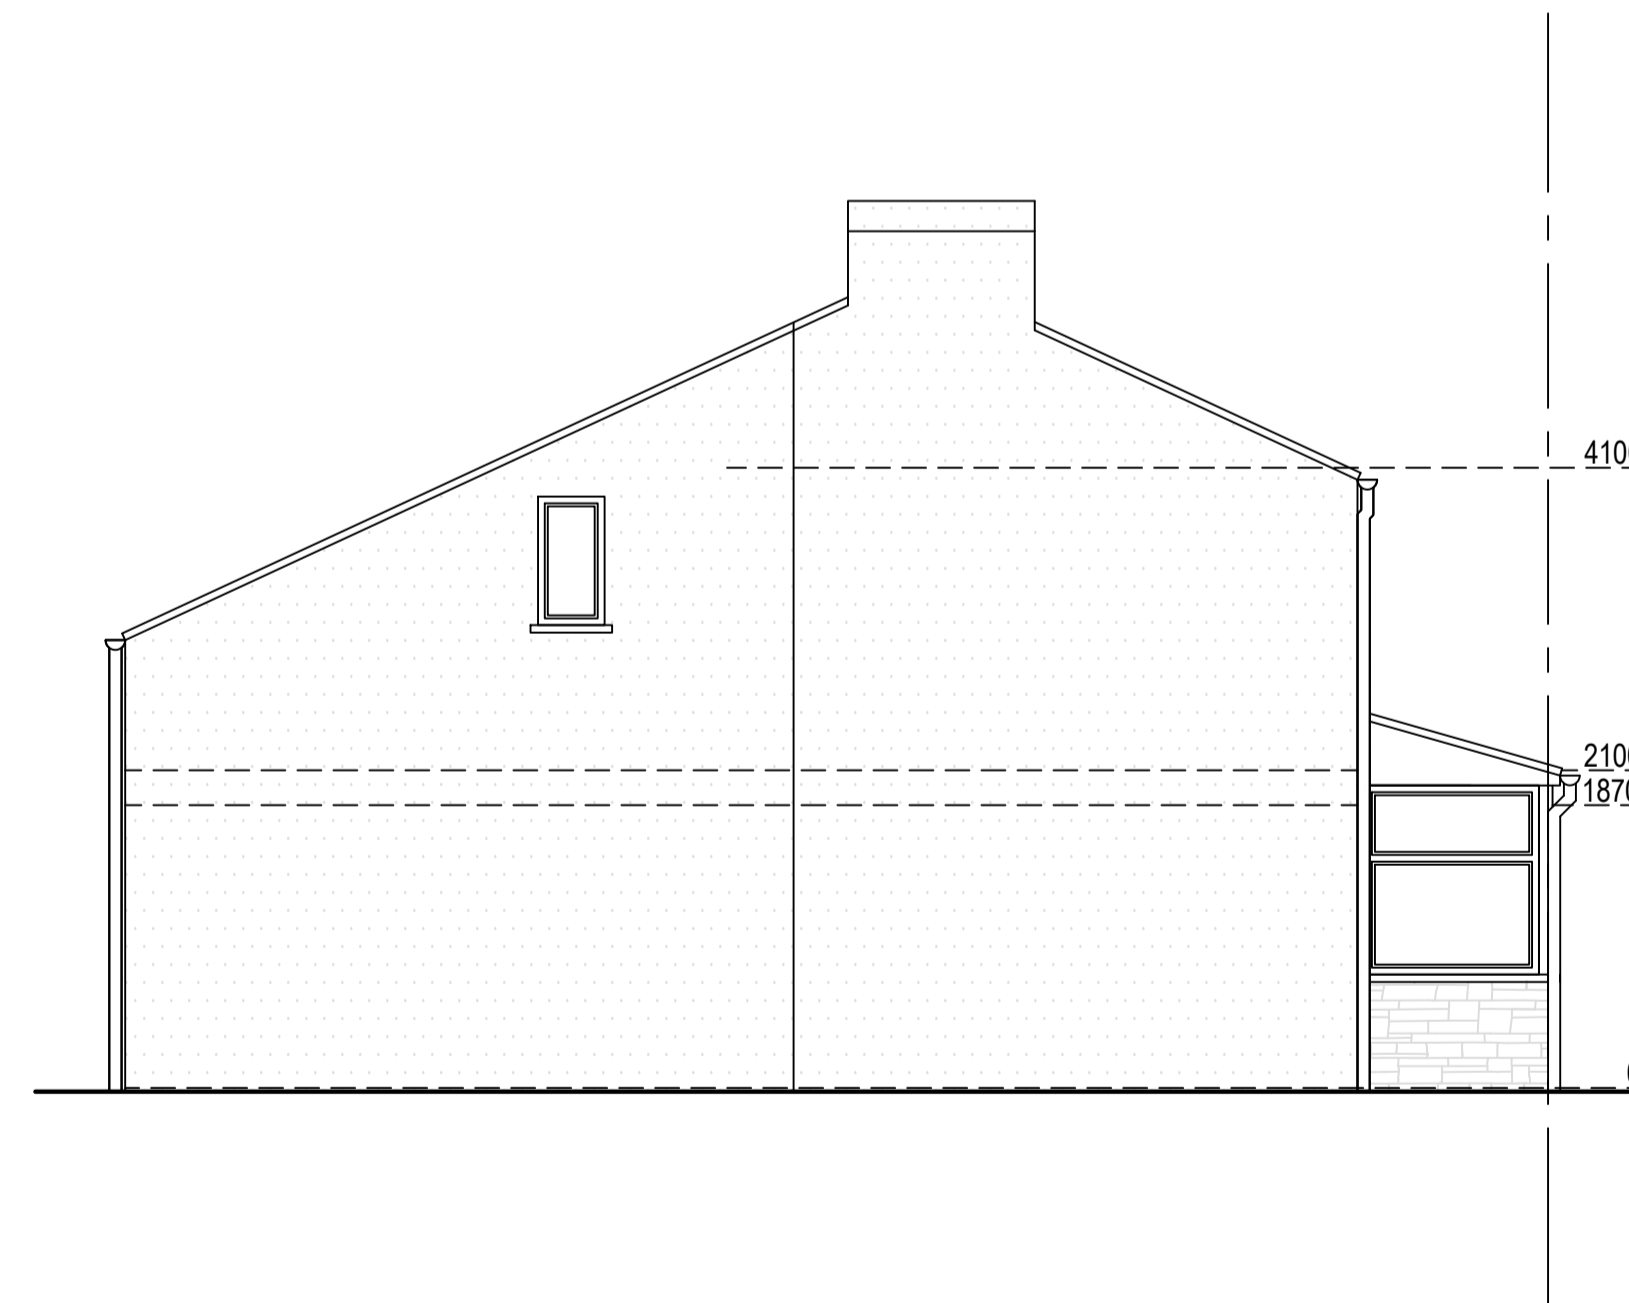

Existing West Elevation
Scale 1:50

Existing South Elevation
Scale 1:50

Existing East Elevation
Scale 1:50

Existing North Elevation
Scale 1:50

Arkiplan
74 Cardiff Road, CF15 7QE • Enquiries@ArkiPlan.co.uk

Site	3 Windmill Lane Launceston PL15 9AU	Date	05.10.2023
		Sheet	23-1520 D04 REV 1
		Job	Loft Conversion
Title Number	CL349187	Scale	As Shown@A1
		Title	As Shown