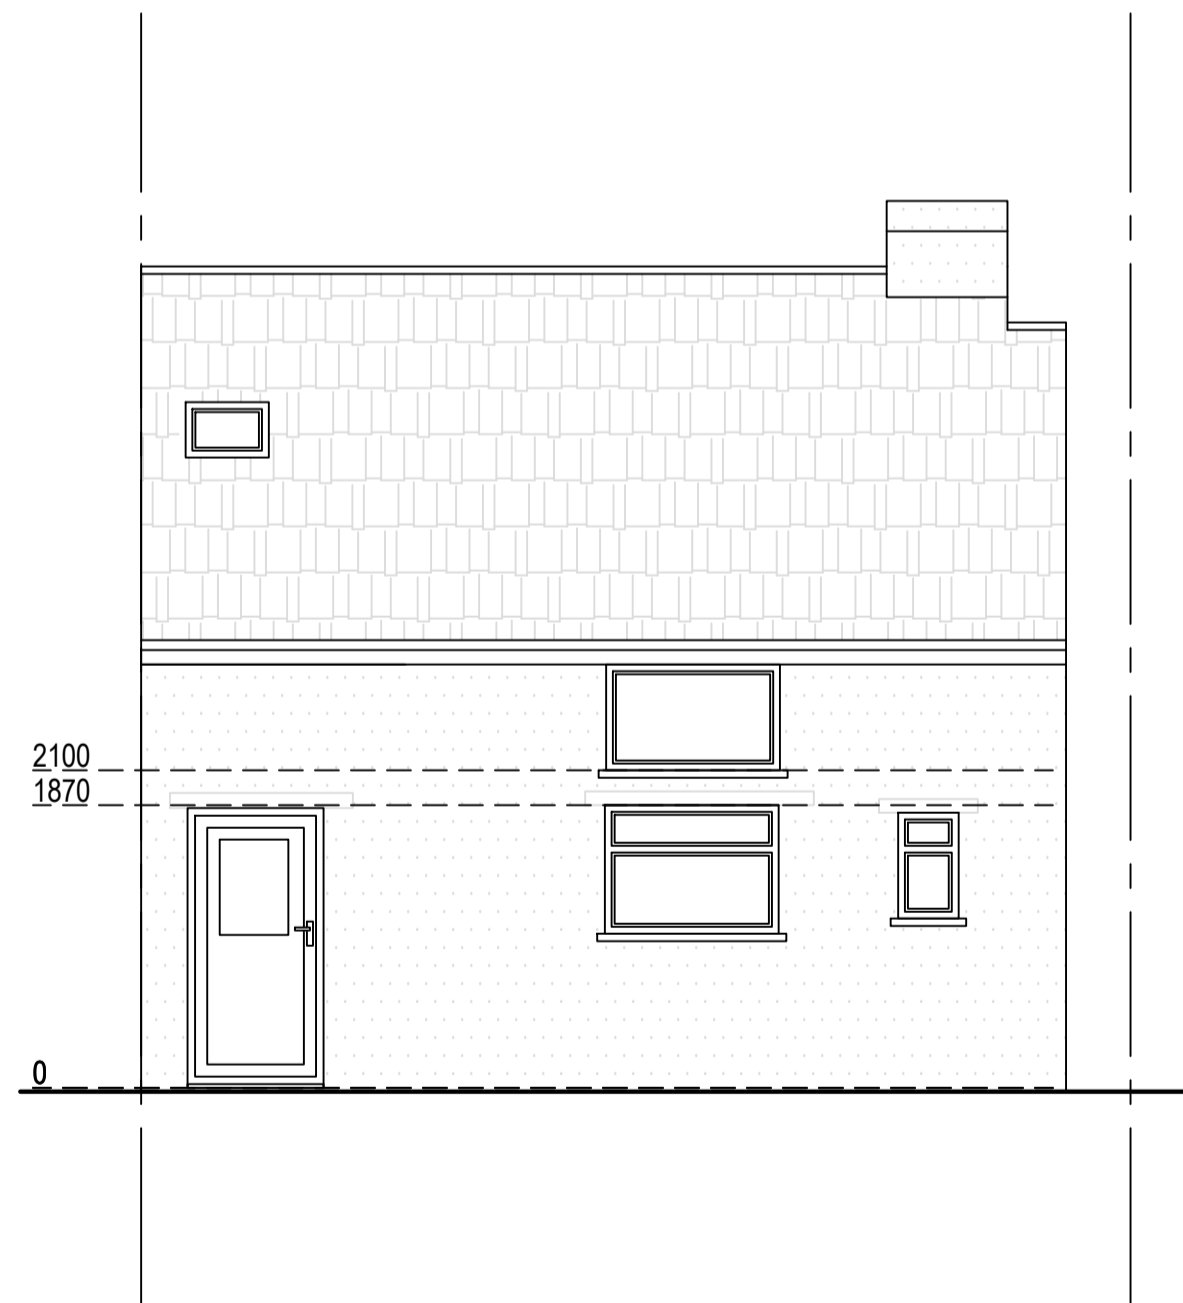

Existing West Elevation
Scale 1:50

Existing South Elevation
Scale 1:50

Existing East Elevation
Scale 1:50

Existing North Elevation
Scale 1:50

Arkiplan
74 Cardiff Road, CF15 7QE • Enquiries@ArkiPlan.co.uk

Site	3 Windmill Lane Launceston PL15 9AU	Date	05.10.2023
		Sheet	23-1520 D04 REV 1
		Job	Loft Conversion
Title Number	CL349187	Scale	As Shown@A1
		Title	As Shown