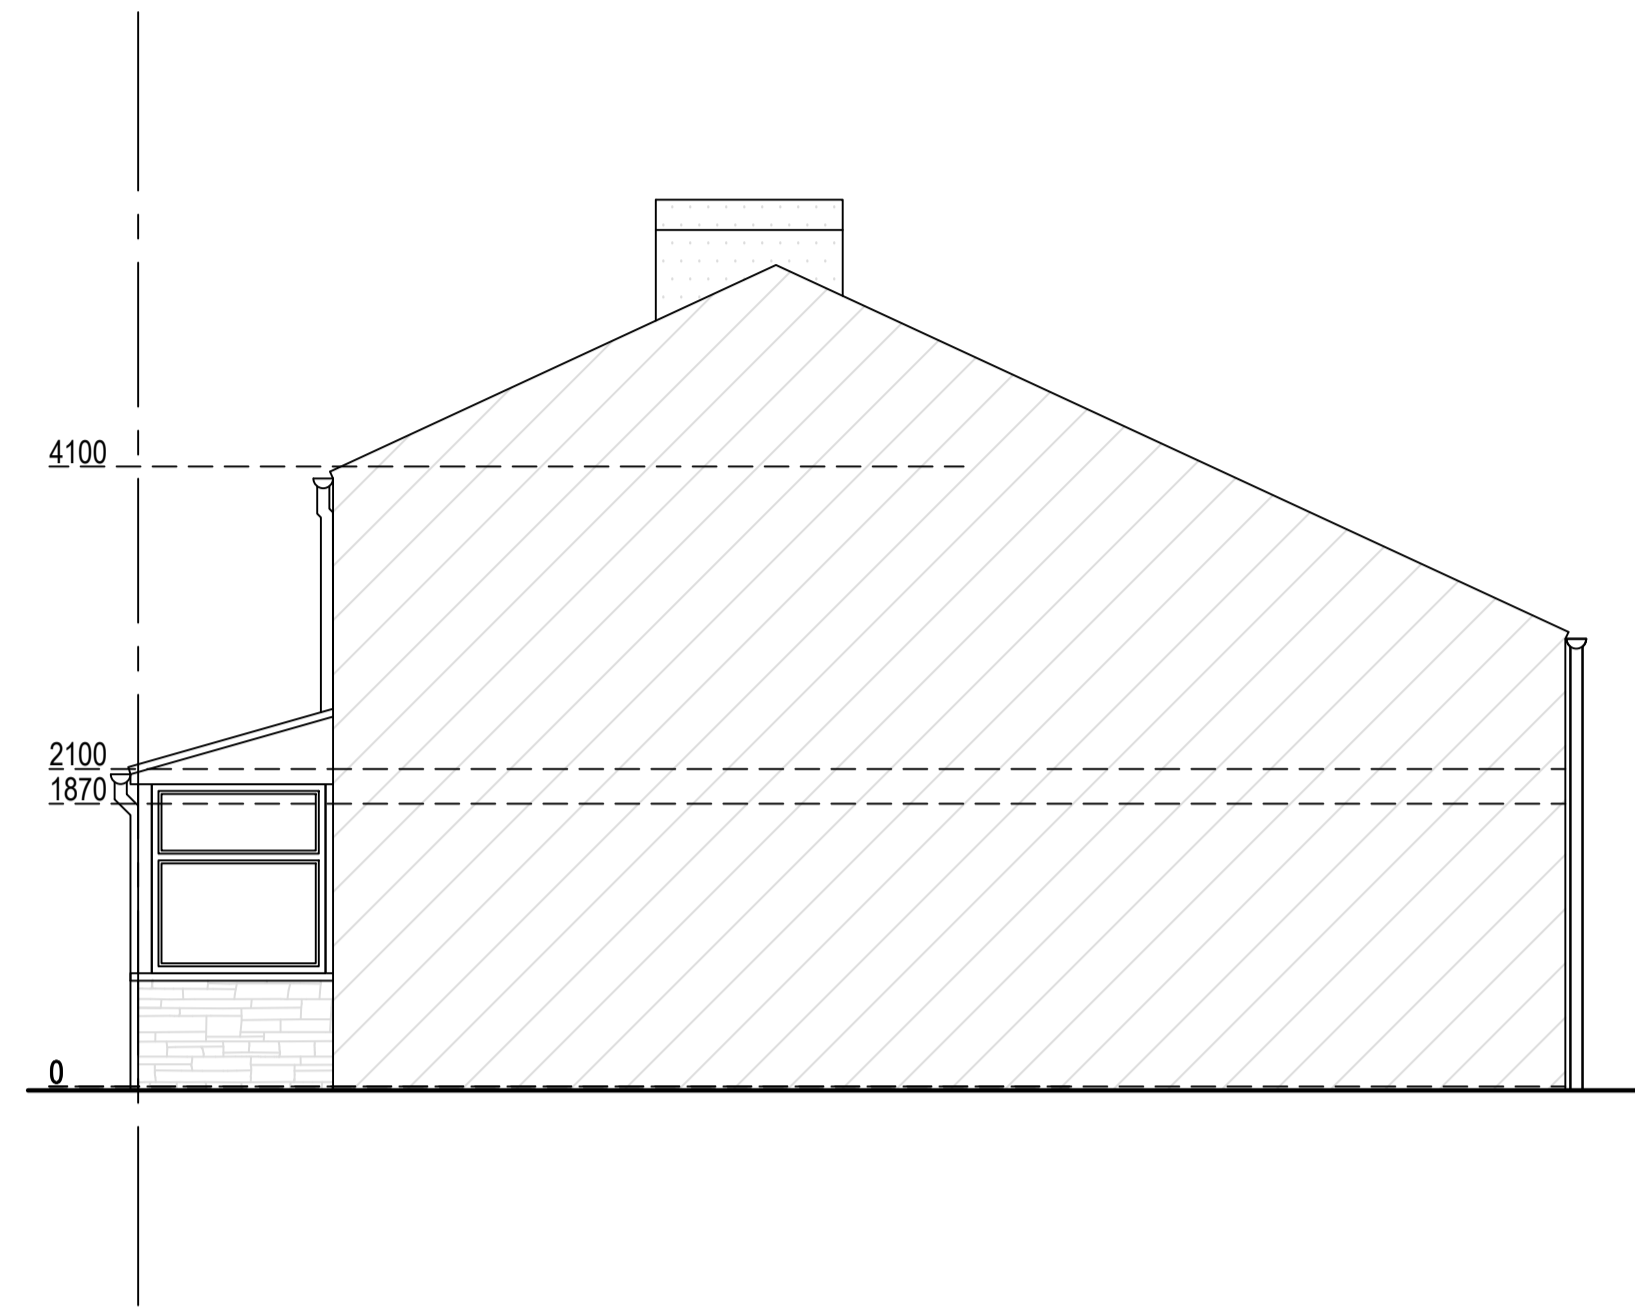

Existing West Elevation
Scale 1:50

Existing South Elevation
Scale 1:50

Existing East Elevation
Scale 1:50

Existing North Elevation
Scale 1:50

Arkiplan
74 Cardiff Road, CF15 7QE • Enquiries@ArkiPlan.co.uk

Site	3 Windmill Lane Launceston PL15 9AU	Date	05.10.2023
		Sheet	23-1520 D04 REV 1
		Job	Loft Conversion
Title Number	CL349187	Scale	As Shown@A1
		Title	As Shown