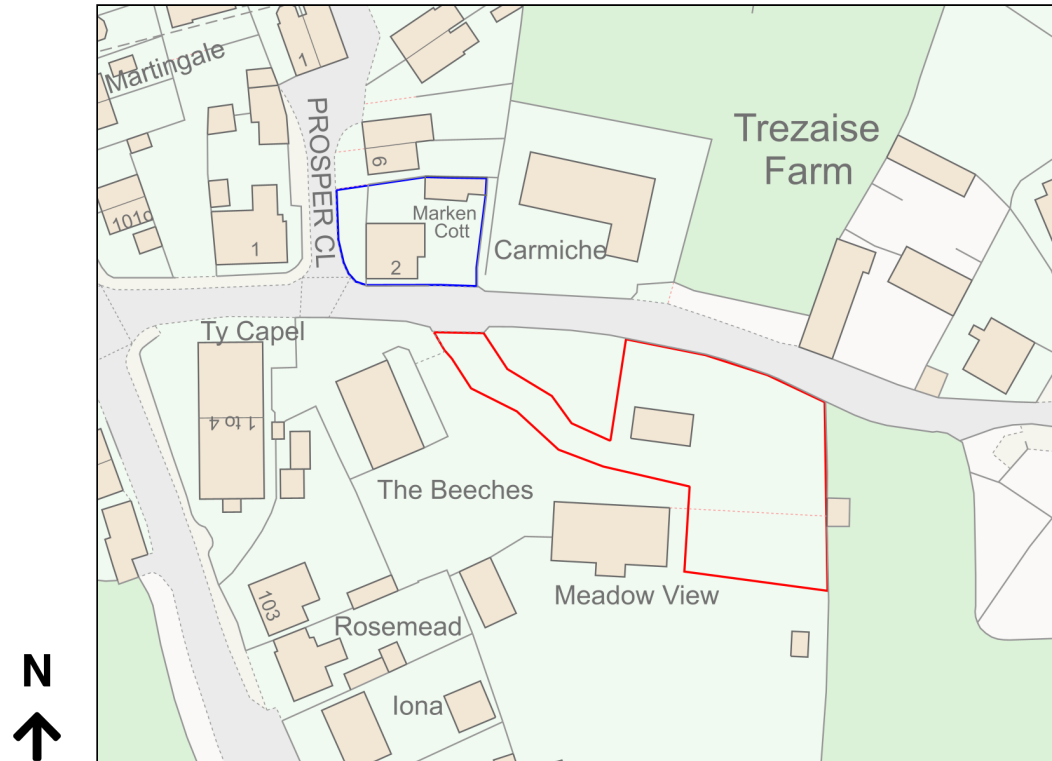

Location Plan

Site Address: Meadow Haven, Prosper Road, Roche, PL26 8PR

Date Produced: 03-Jan-2024

Scale: 1:1250 @A4

Planning Portal Reference: PP-12609225v2