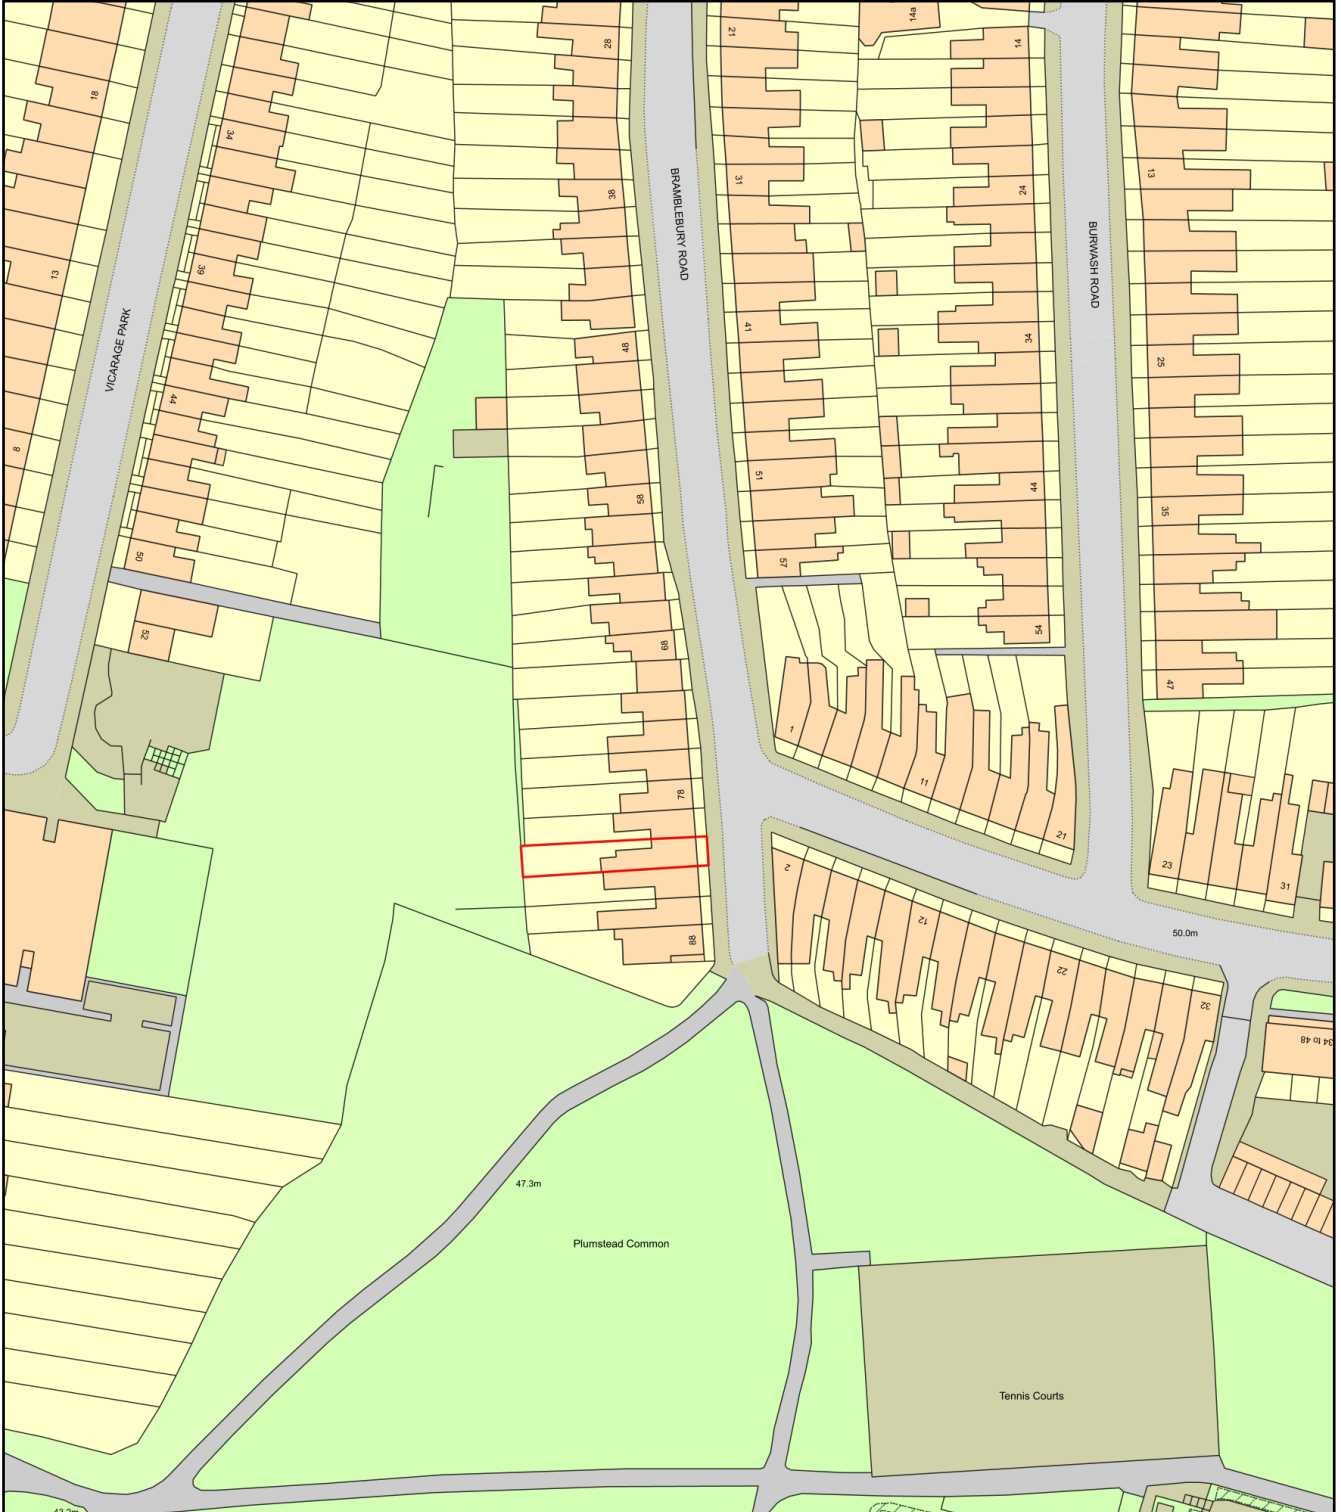

82 Bramblebury Road London SE18 7TG

Plan Produced for: Excel Planning

Date Produced: 29 Jan 2024

Plan Reference Number: TQRQM24029211958192

Scale: 1:1250 @ A4