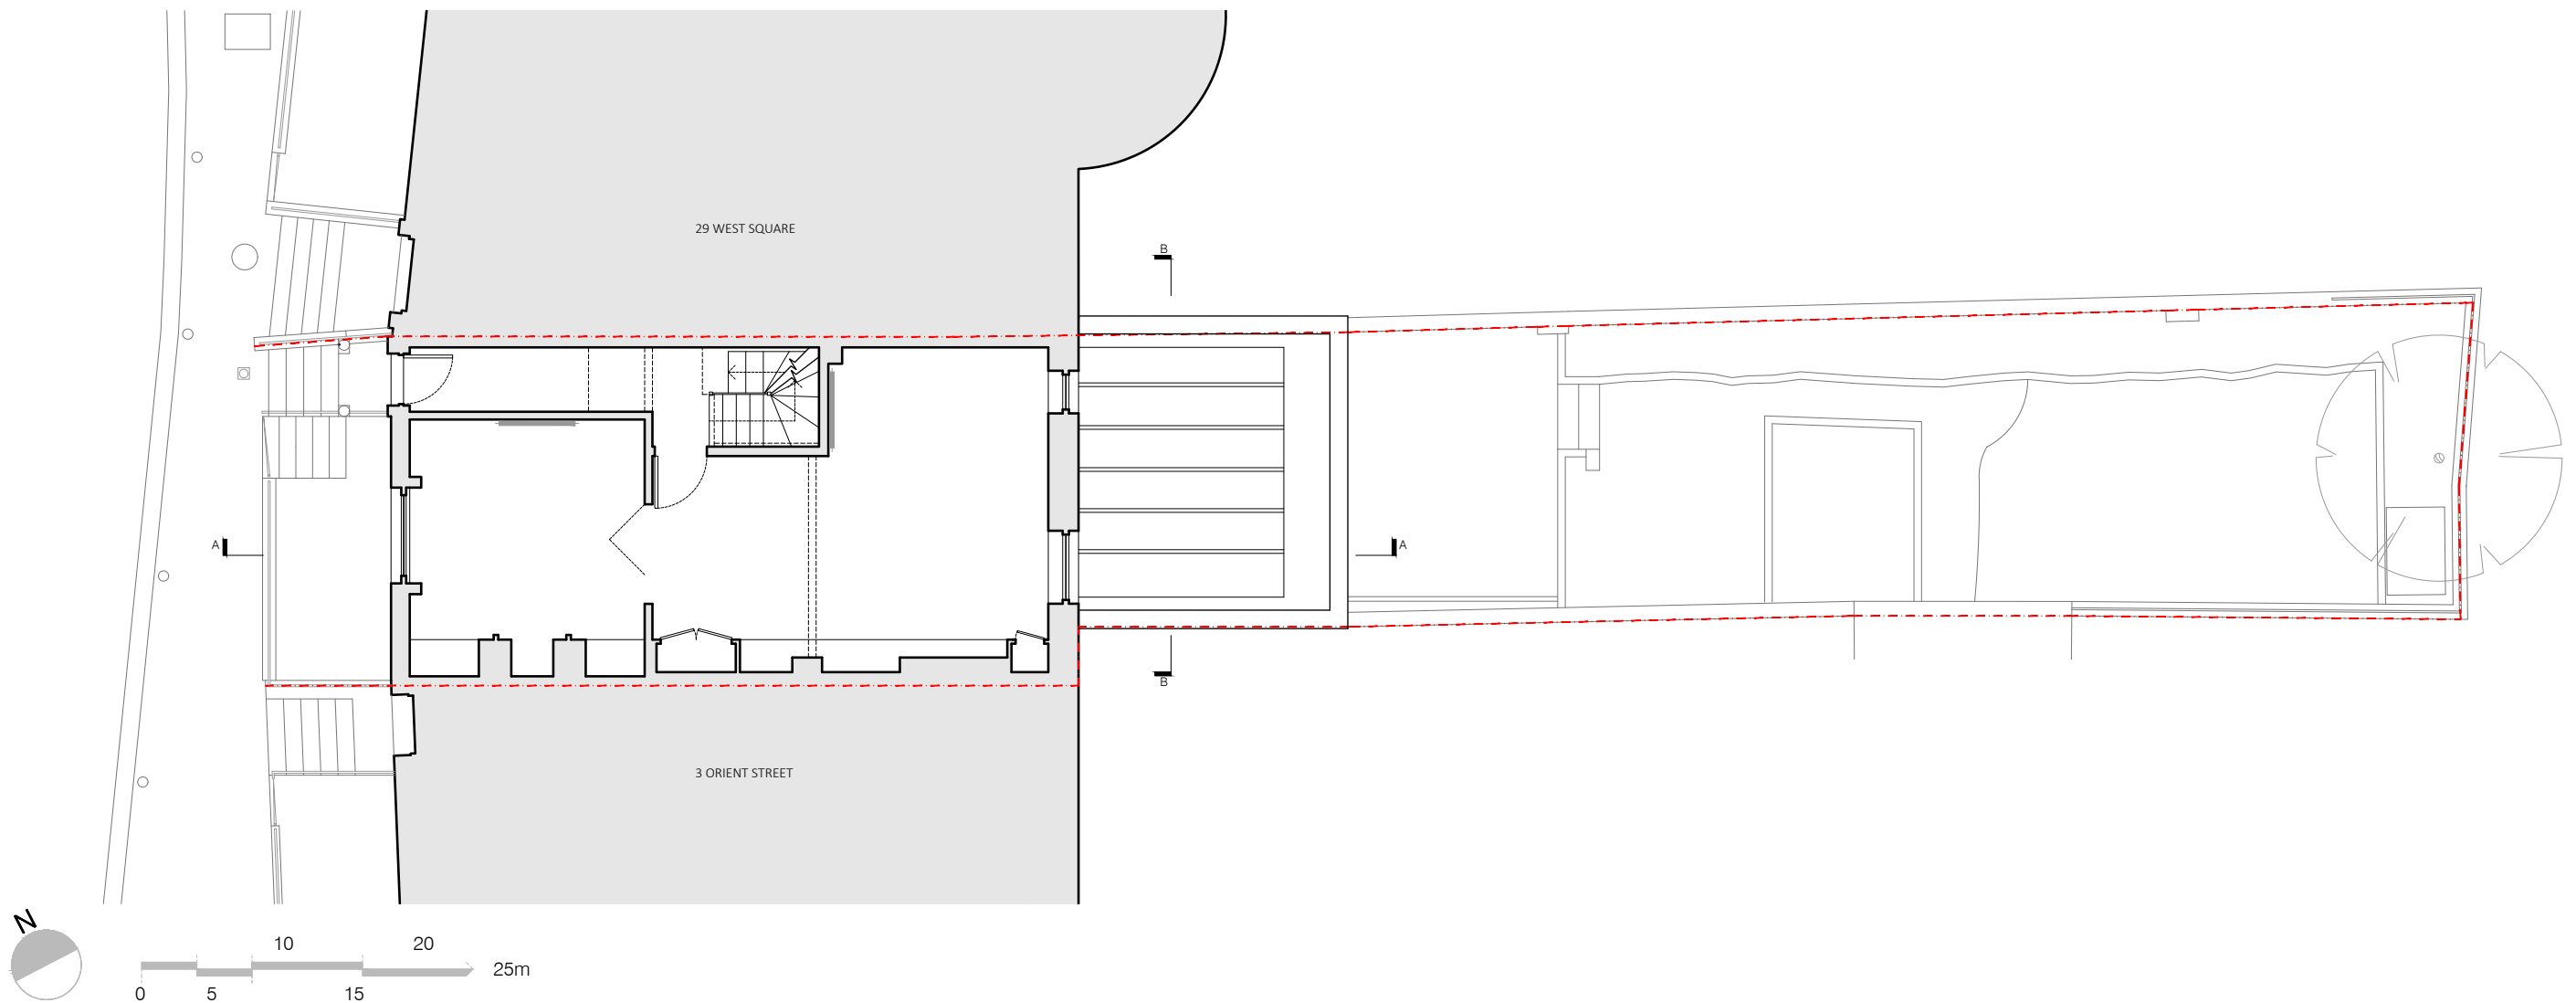

SITE BLOCK PLAN 1:500

SITE LOCATION PLAN 1:1250

SITE PLAN 1:100

YARDARCHITECTS

STUDIO@YARDARCHITECTS.CO.UK

PROJECT 1 ORIENT STREET, LONDON, SE11 4SR

DRAWING TITLE EXISTING LOCATION, BLOCK & SITE PLAN

DATE JANUARY 2024 JOB NO. 186

SCALE @ A3 VARIES REV. -

DRAWING NO. EX-00