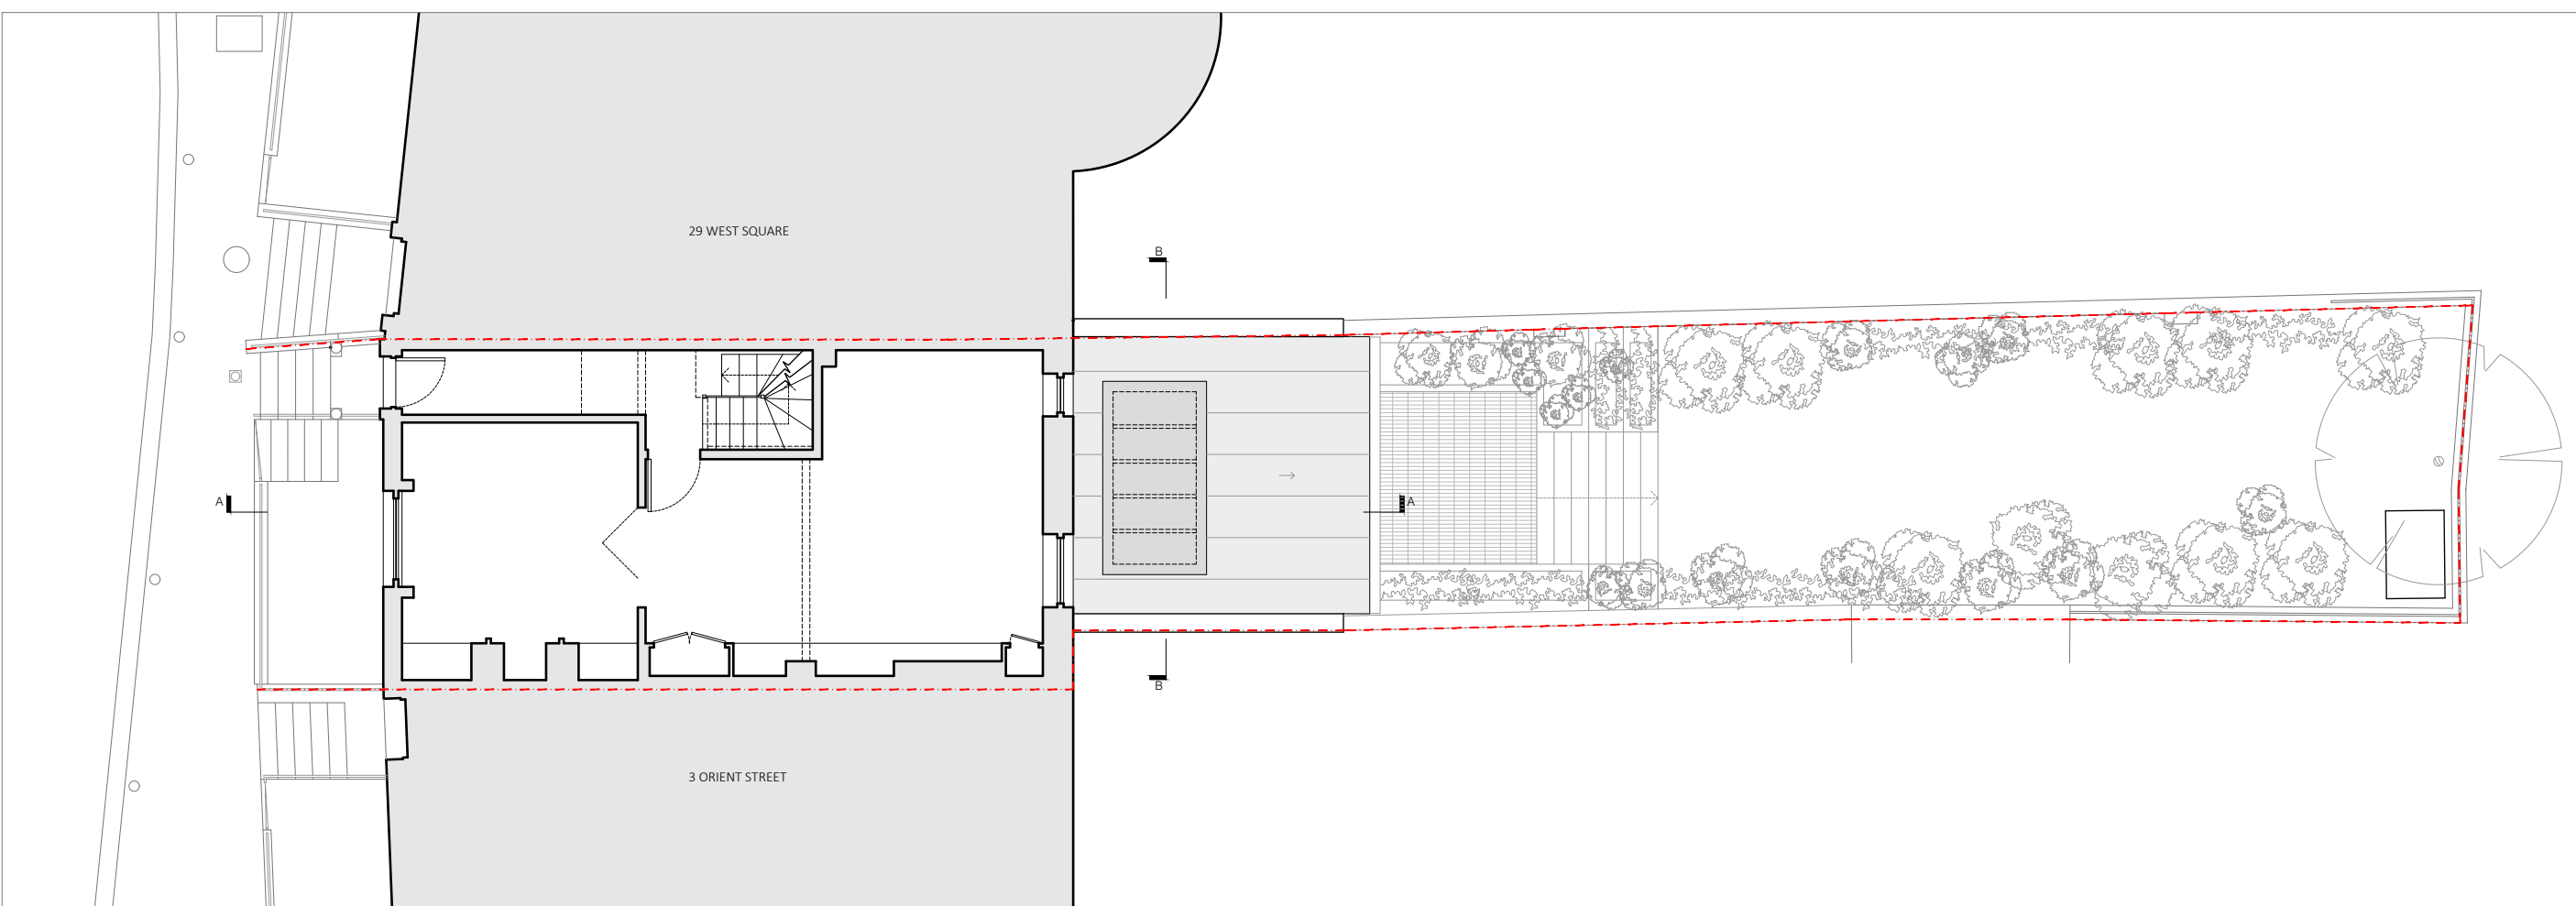

SITE BLOCK PLAN 1:500

SITE LOCATION PLAN 1:1250

SITE PLAN 1:100

YARDARCHITECTS [STUDIO@YARDARCHITECTS.CO.UK](mailto:STUDIO@YARDARCHITECTS.CO.UK)

PROJECT	1 ORIENT STREET, LONDON, SE11 4SR		
DRAWING TITLE	PROPOSED LOCATION, BLOCK & SITE PLAN		
DATE	JANUARY 2024	JOB NO. 186	DRAWING NO. PP-00
SCALE @ A3	VARIES	REV. -	