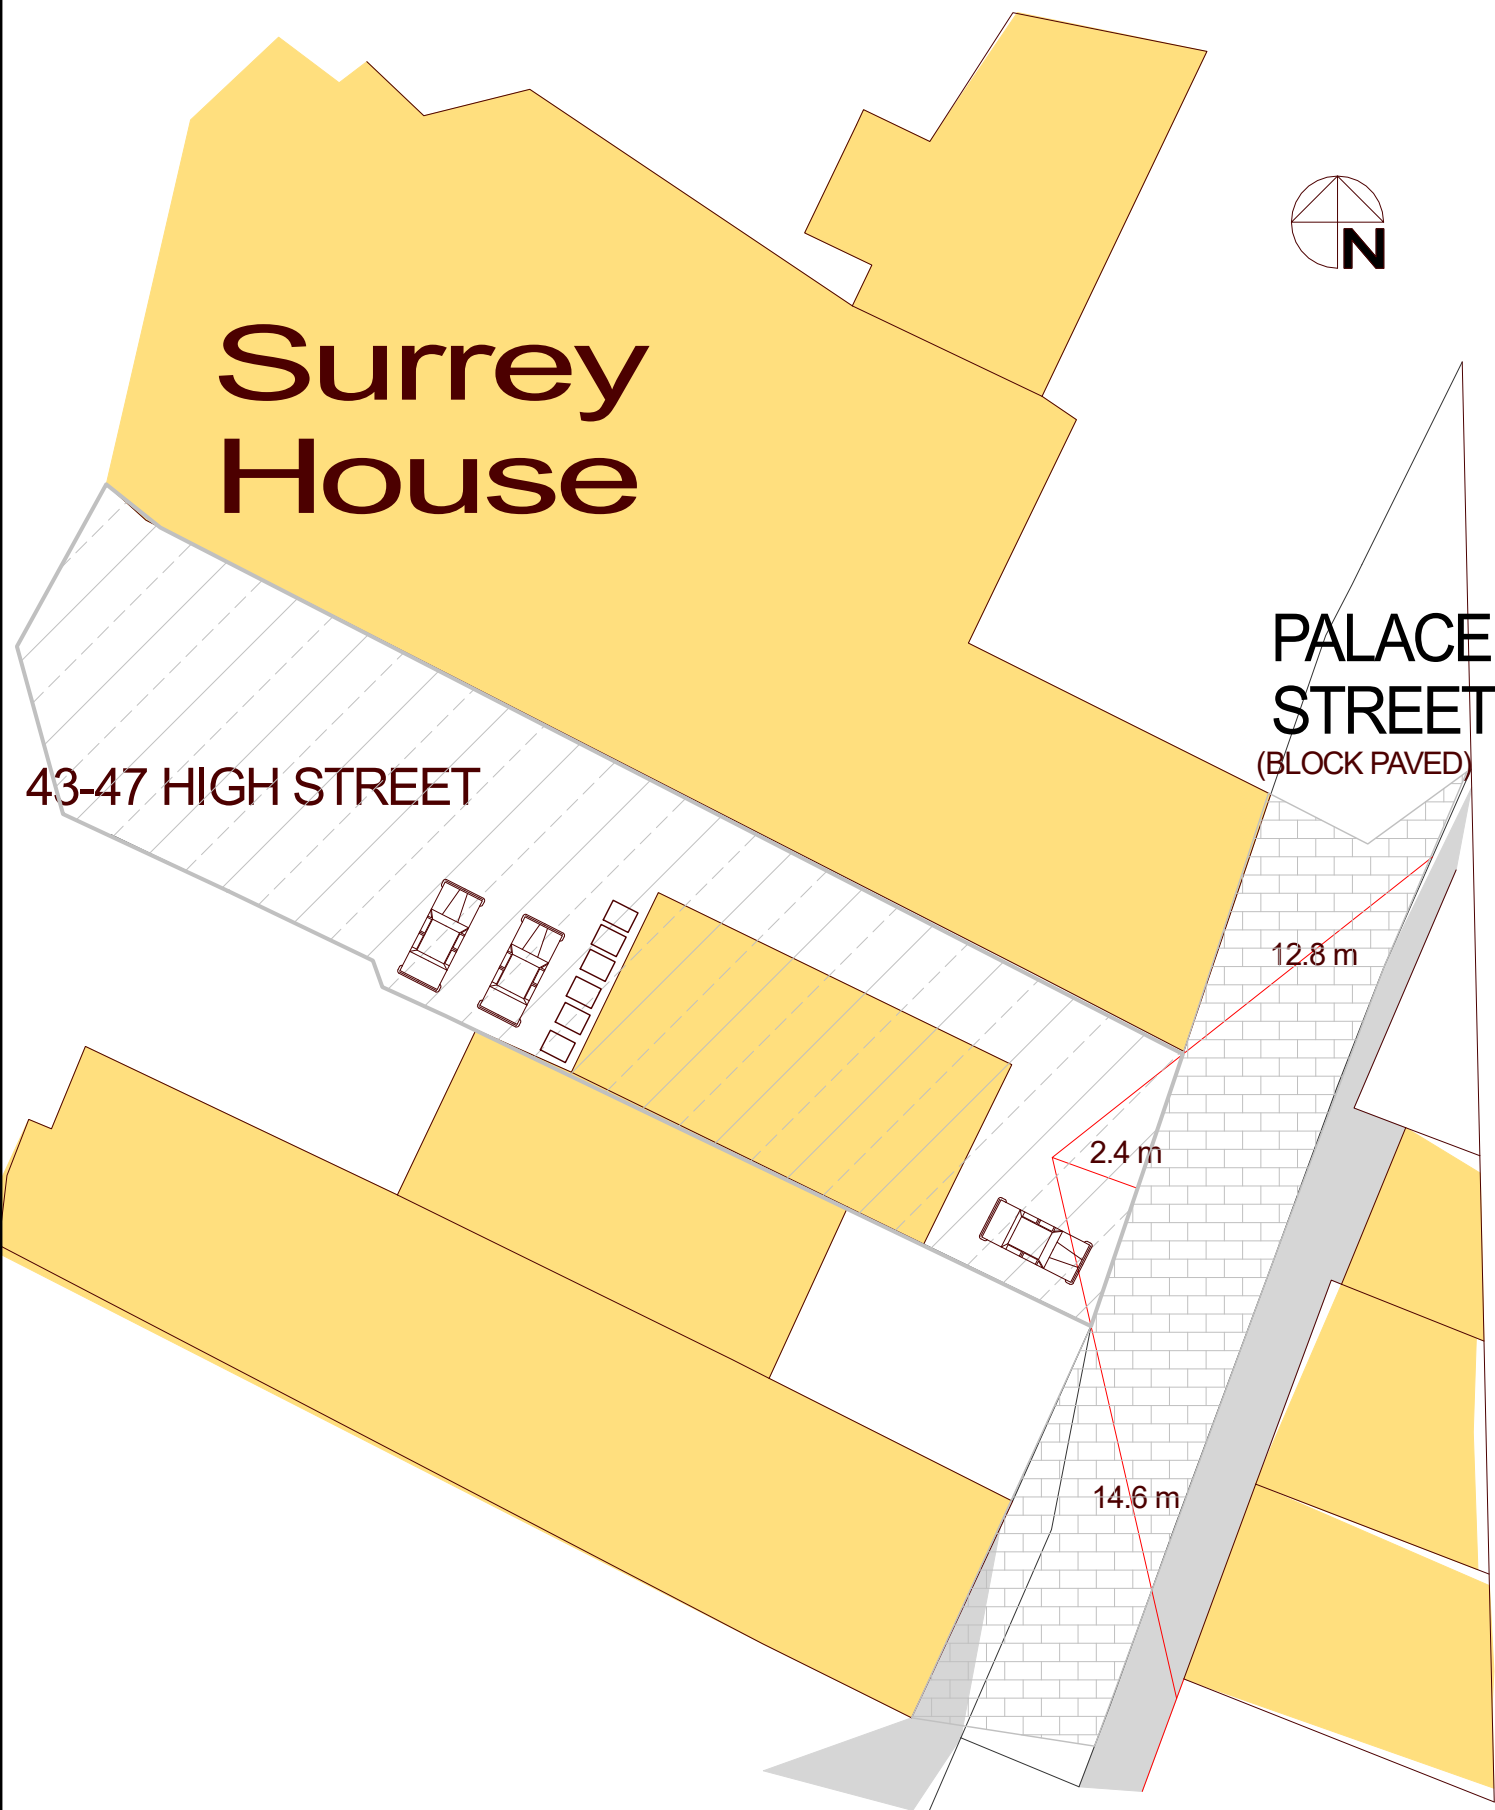

Surrey House

43-47 HIGH STREET

PALACE STREET
(BLOCK PAVED)

Ordnance Survey, (c) Crown Copyright 2023. All rights reserved. Licence number 100022432

FAIRFIELDS HOUSE, 43-47 HIGH STREET
NEWMARKET, CB88NA

VISIBILITY SPLAY

KEYLOCKS LTD
Rothsay House, 124 High Street, Newmarket CB8 8JP

SCALE- 1: 200

DATE: 29/01/2024