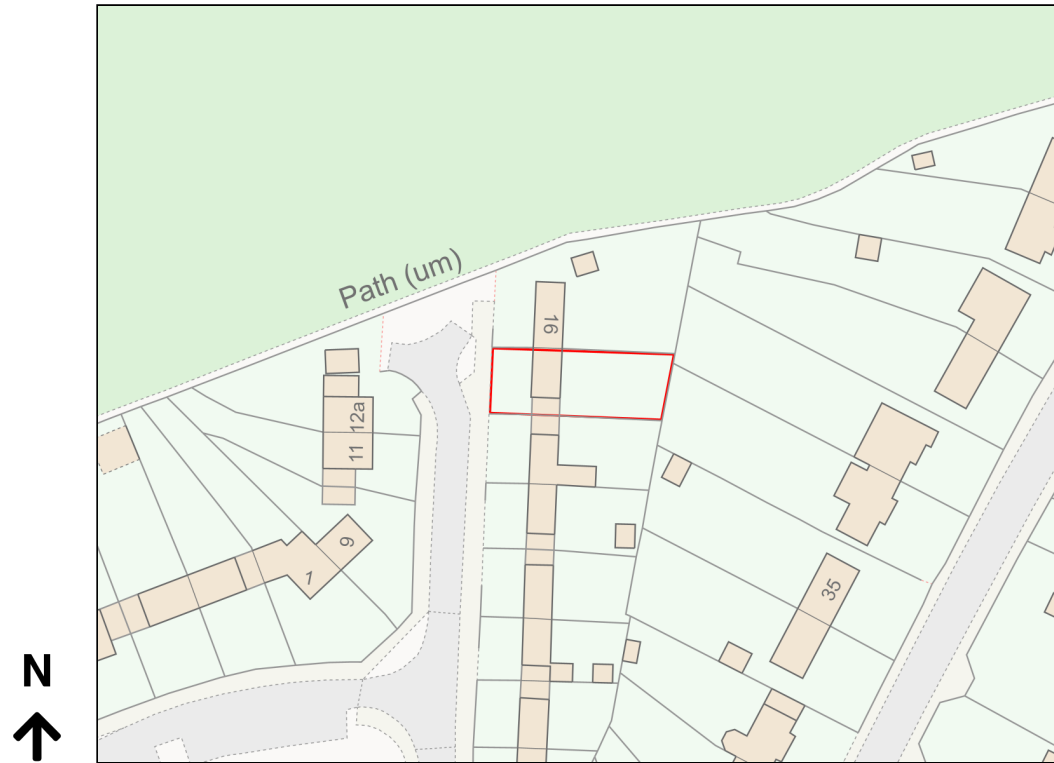

# Location Plan

Site Address: 14, Malvern View, Chaddesley Corbett, DY10 4SJ

Date Produced: 25-Jan-2024

Scale: 1:1250 @A4

Planning Portal Reference: PP-12564245v1