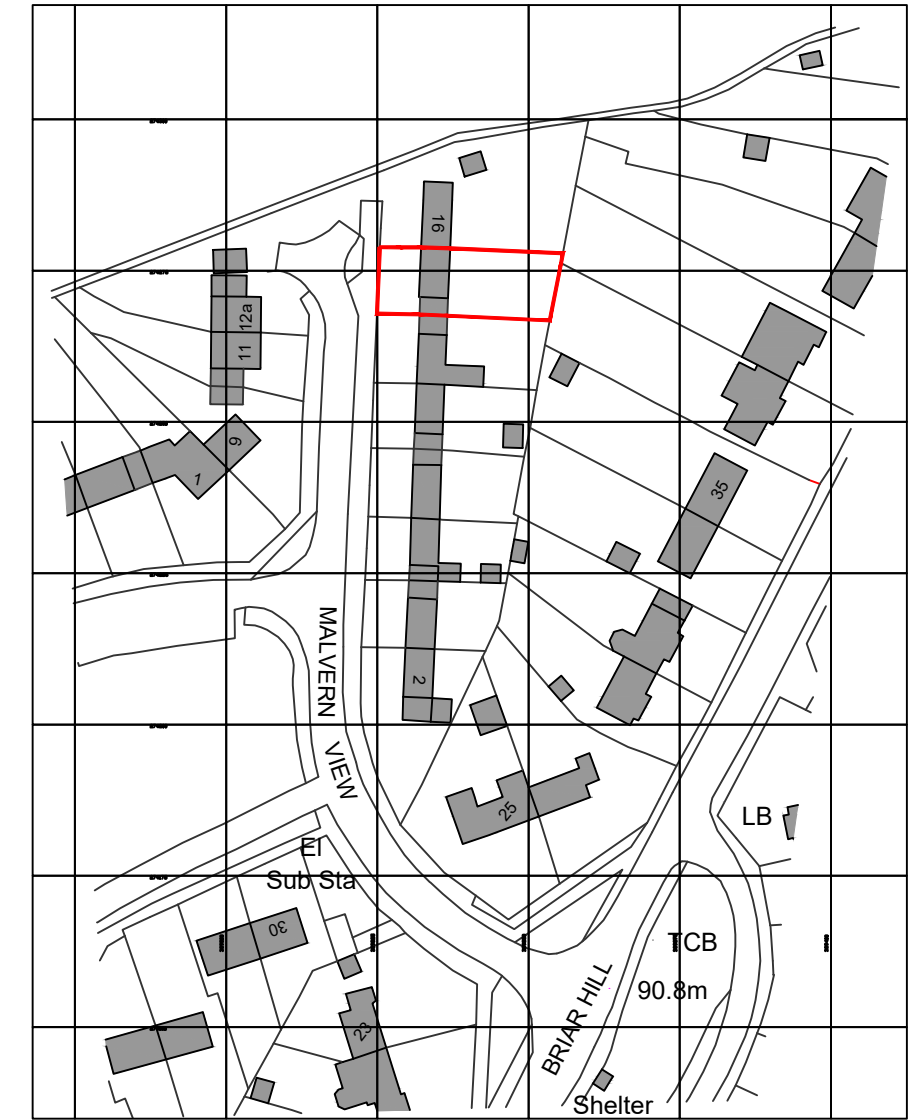

EXISTING BLOCK PLAN

0 1 2 3 4 5 10m
1:200

PROPOSED BLOCK PLAN

0 1 2 3 4 5 10m
1:200

LOCATION PLAN

Ordnance Survey, (c) Crown Copyright 2023. All rights reserved. Licence number 100022432

0 10 20 30 40 50 100m

1:1250

PLANNING

rev.	date	drawn	chk'd
------	------	-------	-------

PROMABUILD
79 Wildmoor Lane, Bromsgrove, West Midlands, B61 0PQ

Tel: 07725536364
e-mail: tom@promabuild.co.uk

Various @ A3
Nov 2023
TM checked TM
Site Location Plan & Block Plans

046-P01
This drawing and the building works depicted are the copyright of Promabuild and may not be reproduced except by written permission. This drawing must be read and checked against any specialist drawings and information provided. Do not scale prints. Figured dimensions only to be taken from this drawing.