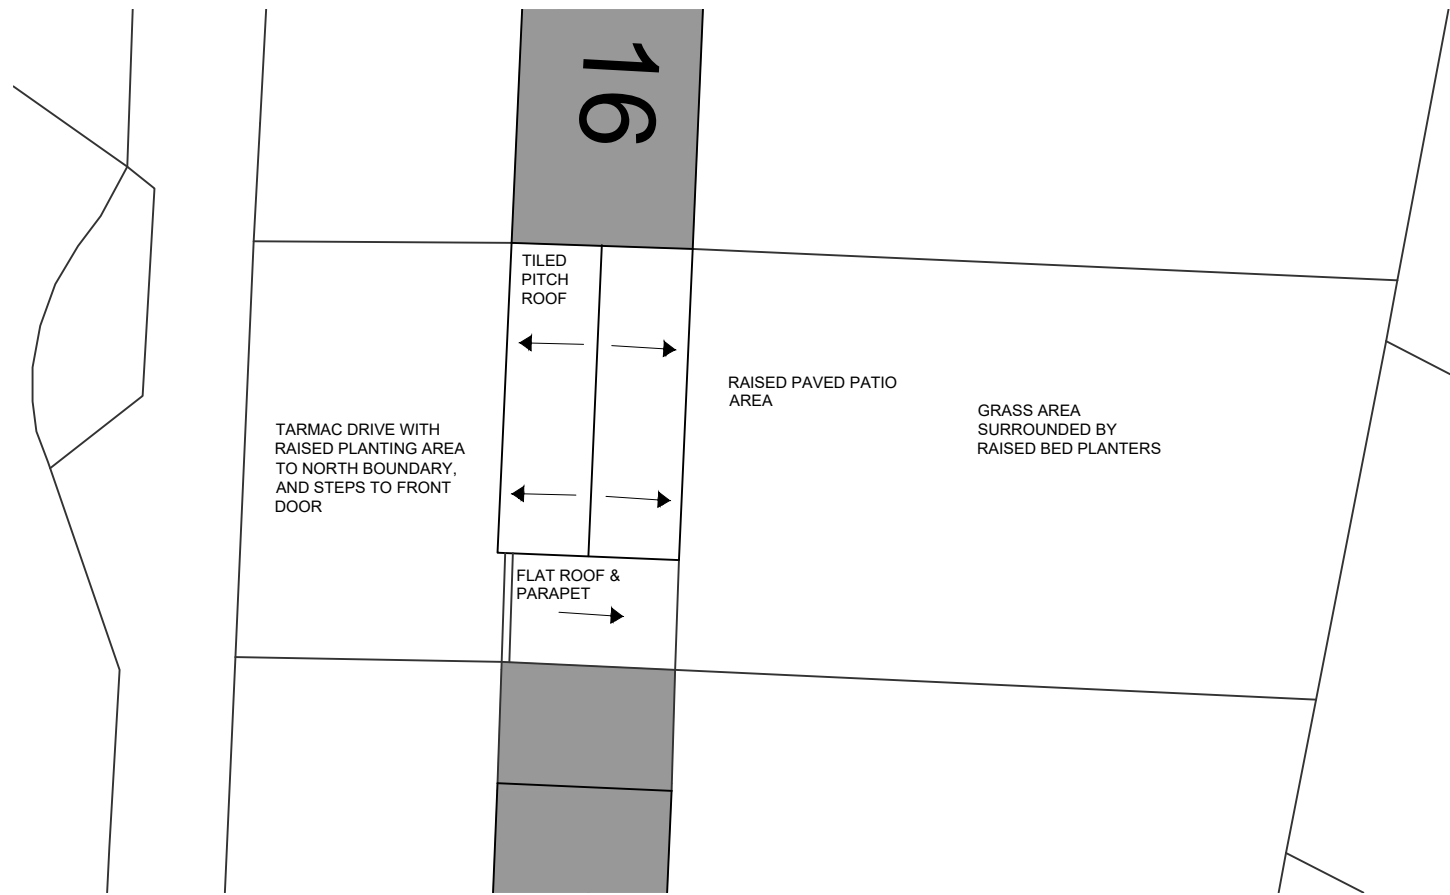

EXISTING BLOCK PLAN

0 1 2 3 4 5 10m
1:200

PROPOSED BLOCK PLAN

0 1 2 3 4 5 10m
1:200

LOCATION PLAN

Ordnance Survey, (c) Crown Copyright 2023. All rights reserved. Licence number 100022432

0 10 20 30 40 50 100m

1:1250

PLANNING

rev.	date	drawn	chk'd
------	------	-------	-------

PROMABUILD
79 Wildmoor Lane, Bromsgrove, West Midlands, B61 0PQ

Tel: 07725536364
e-mail: tom@promabuild.co.uk

Various @ A3
Nov 2023
TM checked TM
Site Location Plan & Block Plans