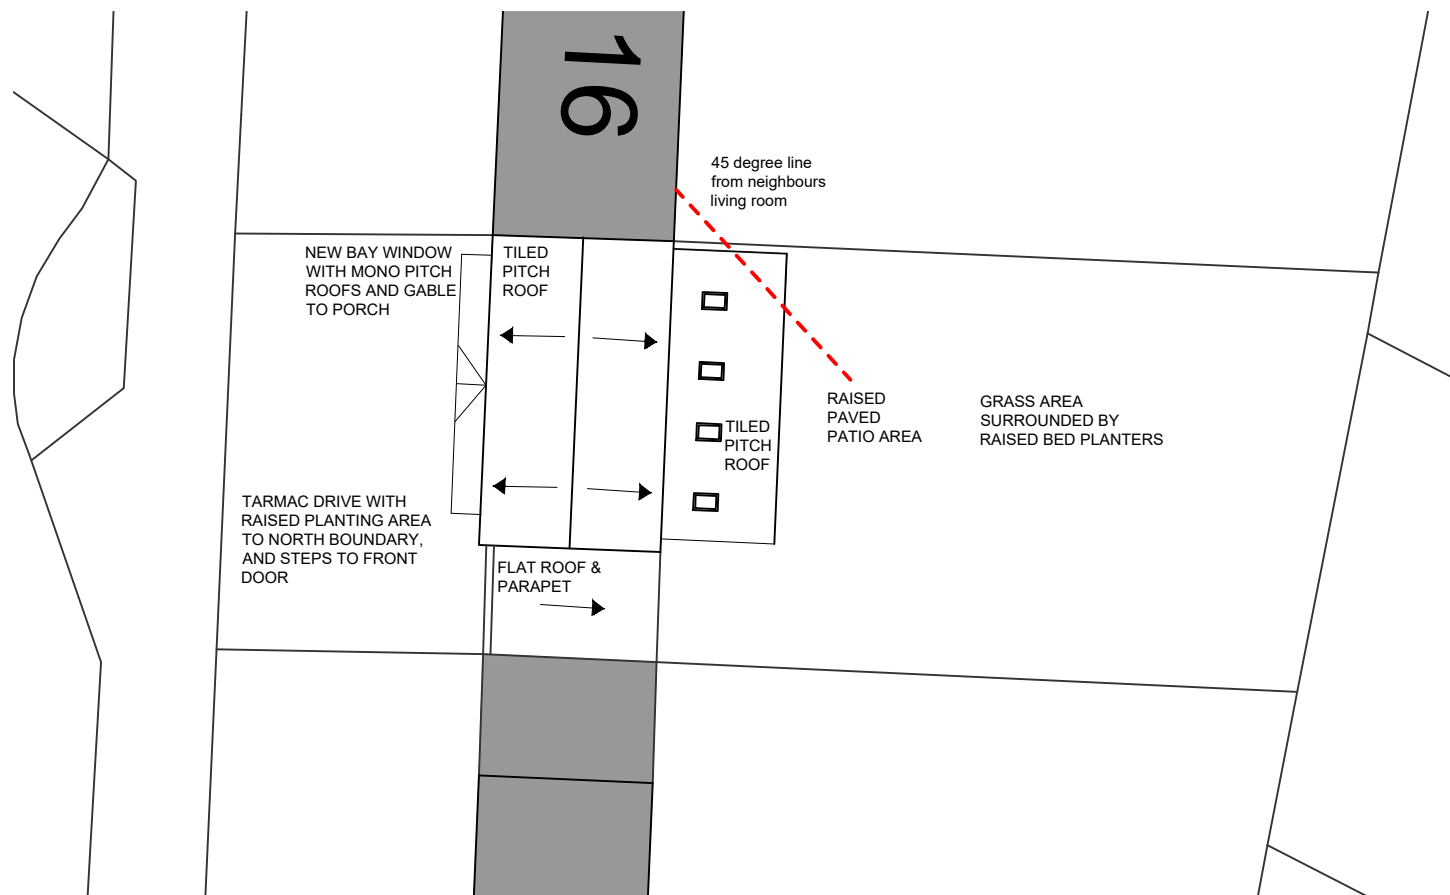

EXISTING BLOCK PLAN

0 1 2 3 4 5 10m
1:200

PROPOSED BLOCK PLAN

0 1 2 3 4 5 10m
1:200

LOCATION PLAN

Ordnance Survey, (c) Crown Copyright 2023. All rights reserved. Licence number 100022432

0 10 20 30 40 50 100m

1:1250

PLANNING

rev.	date	drawn	chk'd
------	------	-------	-------

PROMABUILD
79 Wildmoor Lane, Bromsgrove, West Midlands, B61 0PQ

Tel: 07725536364
e-mail: tom@promabuild.co.uk

Various @ A3
Nov 2023
TM checked TM
Site Location Plan & Block Plans