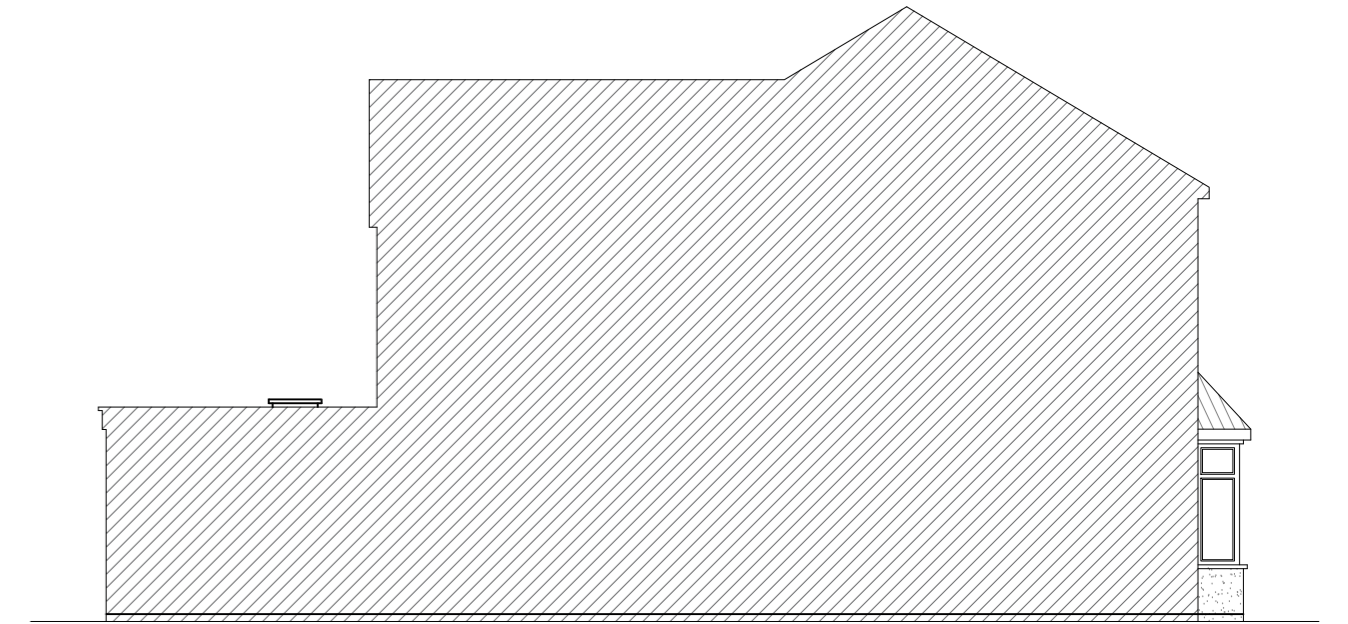

EXISTING RIGHT SIDE SECTION

EXISTING RIGHT SIDE ELEVATION

EXISTING LEFT SIDE ELEVATION

EXISTING FRONT ELEVATION

EXISTING REAR ELEVATION

**Drawing Title :**  
Existing Section and Elevations

**Project Title :**  
Proposed First Floor Rear Extension  
at  
12 Macnaghten Road, Southampton SO18 1GJ

DRAWING NO : A2/12MR/02	
DATE : 22 Jan 2024	DRN BY : IBP-08
SCALE : 1:100 @ A2	CHK BY : IBP-01