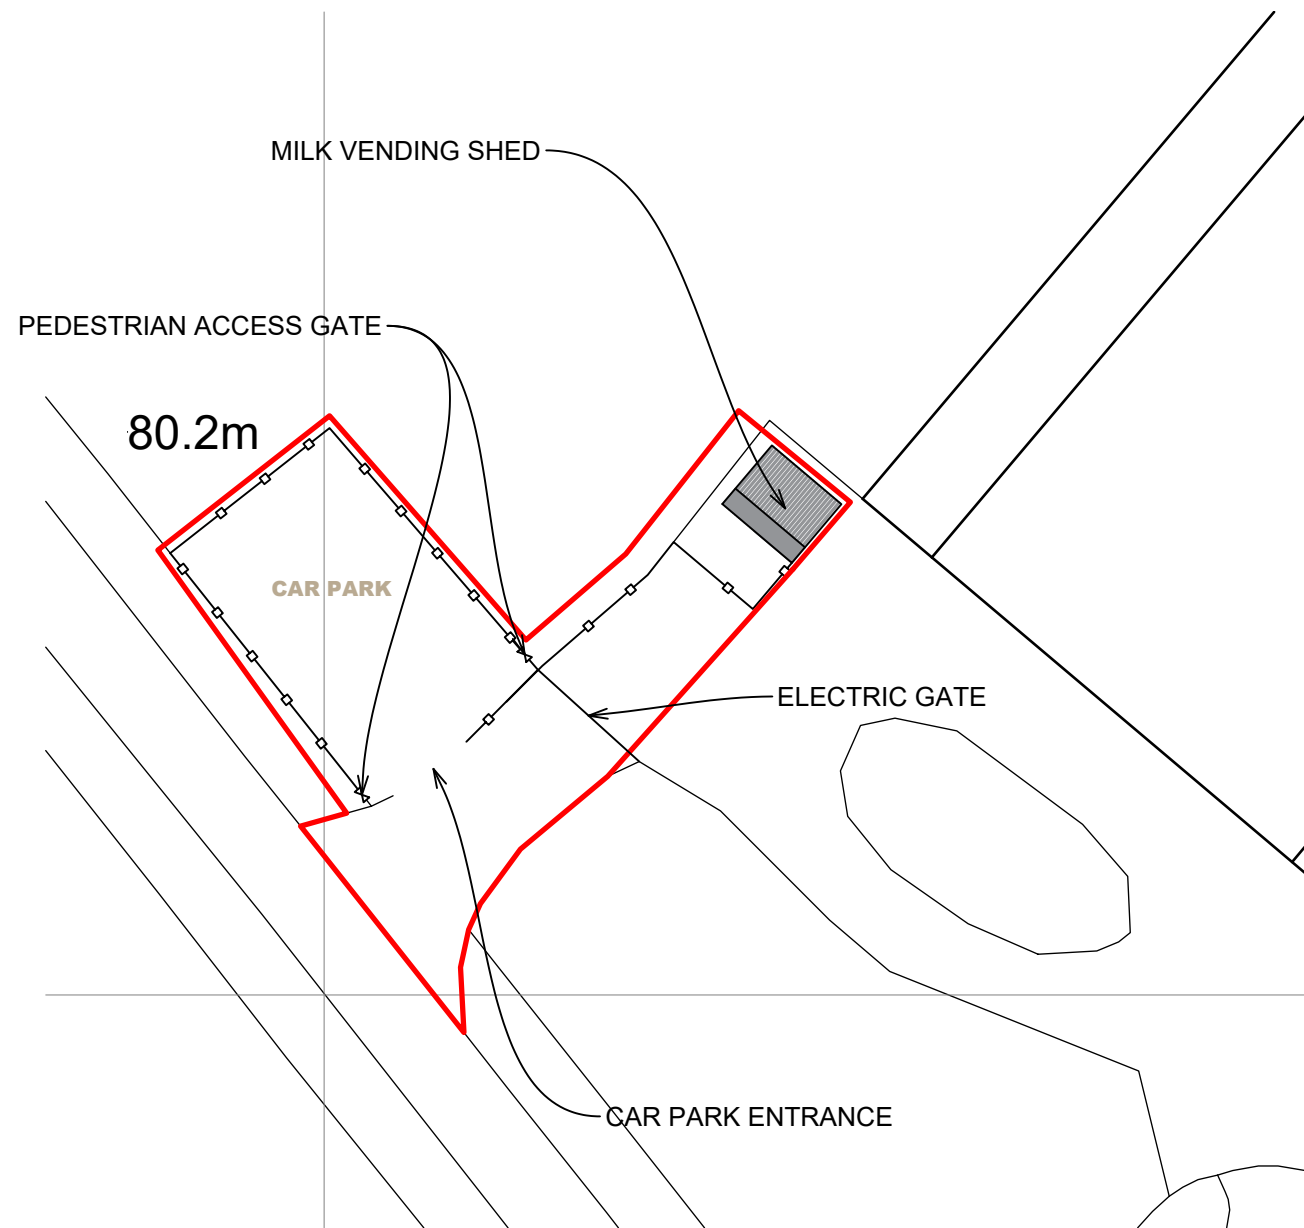

SITE LOCATION PLAN

Scale 1:1250

Ordnance Survey, (c) Crown Copyright 2023. All rights reserved. Licence number 100022432

BLOCK PLAN

Scale 1:500

Ordnance Survey, (c) Crown Copyright 2023. All rights reserved. Licence number 100022432

1:1250

1:500

Rev.	Date	Description	Dwn	Chk
			Drawn	Checked

PROJECT				
JOHNSON				
ADDINGROVE FARM				
AYLESBURY, HP18 9SF				
TITLE				
DAIRY VENDING SHED				
SITE PLAN				
SCALE	DATE	DRAWN BY	CHECKED BY	
AS SHOWN @A3	1/24	CF	BB	
JOB NO.	DRAWING NO.	REVISION		
JAF/BB23/01	100_01			

DRAFT

acorus

Planning. Design. Property.

SITE PLAN

acorus.co.uk

- NOTES:
1. Use written dimensions only. All dimensions to be checked on site and any discrepancies reported to ACORUS immediately. If in doubt ask.
 2. Where relevant, significant hazards have been identified on the drawing. Hazards which should be obvious to a competent contractor or unforeseeable have not been identified.
 3. This drawing is confidential and remains the exclusive property of ACORUS.