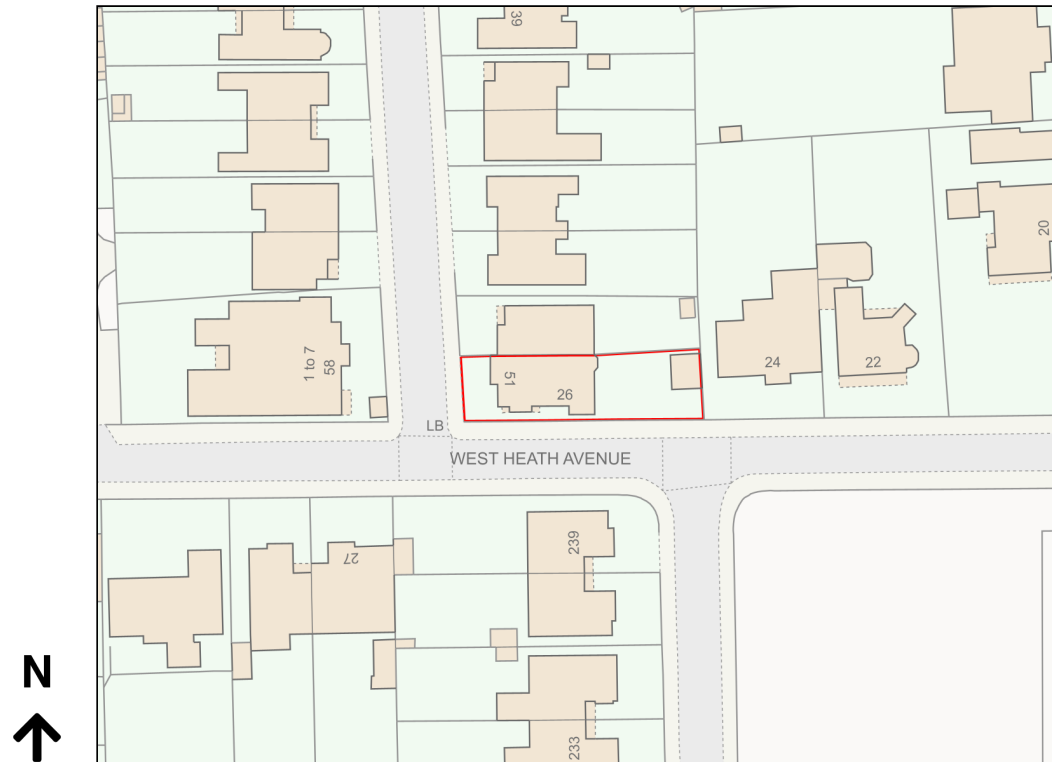

Location Plan

Site Address: 26, West Heath Avenue, Golders Green, London, NW11 7QL

Date Produced: 30-Jan-2024

Scale: 1:1250 @A4

Planning Portal Reference: PP-12712074v1