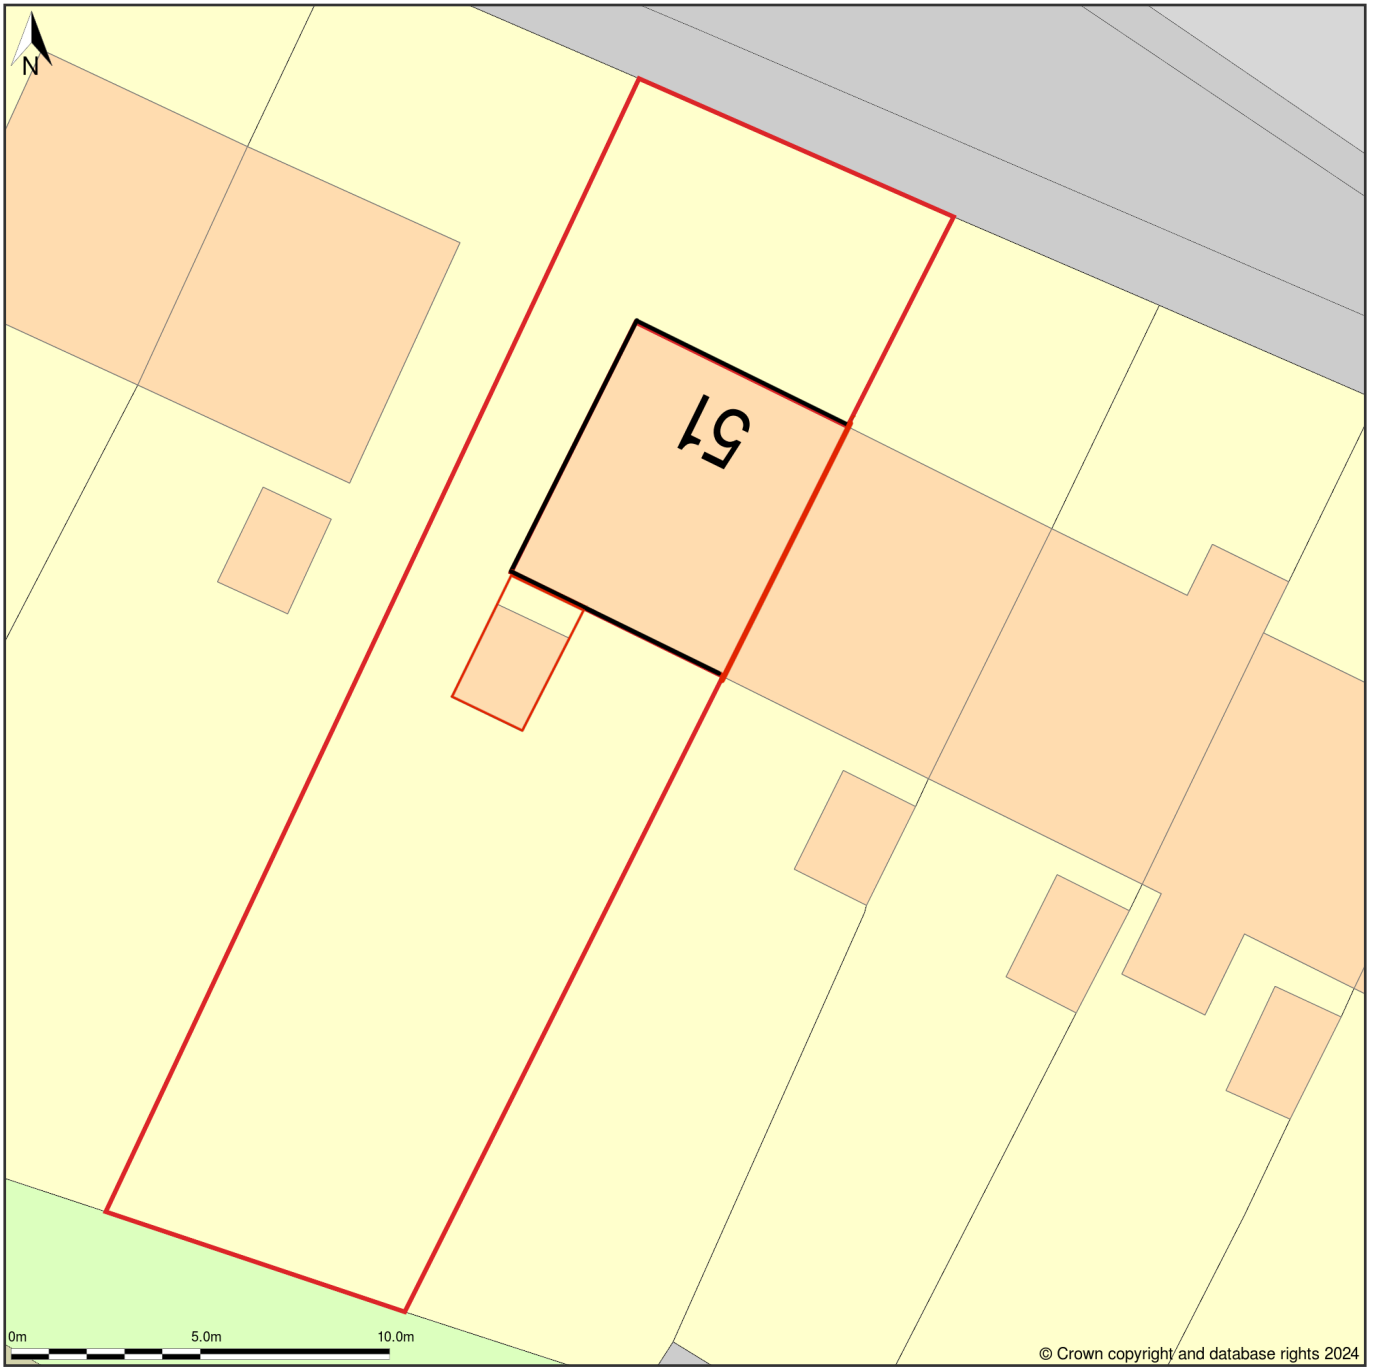

51, Trevithick Drive, Dartford, Kent, DA1 5JH

Site Plan (also called a Block Plan) shows area bounded by: 554643.92, 175002.26 554679.92, 175038.26 (at a scale of 1:200), OSGridRef: TQ54667502. The representation of a road, track or path is no evidence of a right of way. The representation of features as lines is no evidence of a property boundary.

Produced on 5th Jan 2024 from the Ordnance Survey National Geographic Database and incorporating surveyed revision available at this date. Reproduction in whole or part is prohibited without the prior permission of Ordnance Survey. © Crown copyright 2024. Supplied by [www.buyaplan.co.uk](http://www.buyaplan.co.uk) a licensed Ordnance Survey partner (100053143). Unique plan reference: #00869883-F1BCBD.