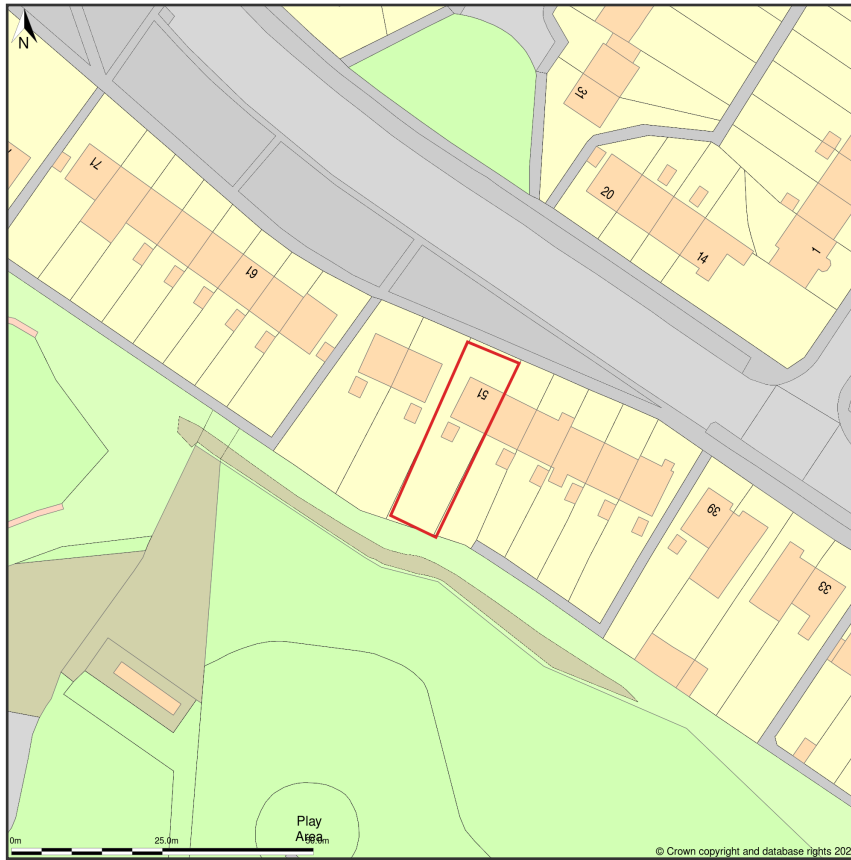

51, Trevithick Drive, Dartford, Kent, DA1 5JH

Location Plan shows area bounded by: 554583.89, 174950.06 554725.31, 175091.48 (at a scale of 1:1250), OSGridRef: TQ54657502. The representation of a road, track or path is no evidence of a right of way. The representation of features as lines is no evidence of a property boundary.

Produced on 10th Dec 2023 from the Ordnance Survey National Geographic Database and incorporating surveyed revision available at this date. Reproduction in whole or part is prohibited without the prior permission of Ordnance Survey. © Crown copyright 2023. Supplied by www.buyaplan.co.uk a licensed Ordnance Survey partner (100053143). Unique plan reference: #00866220-D14D9B.