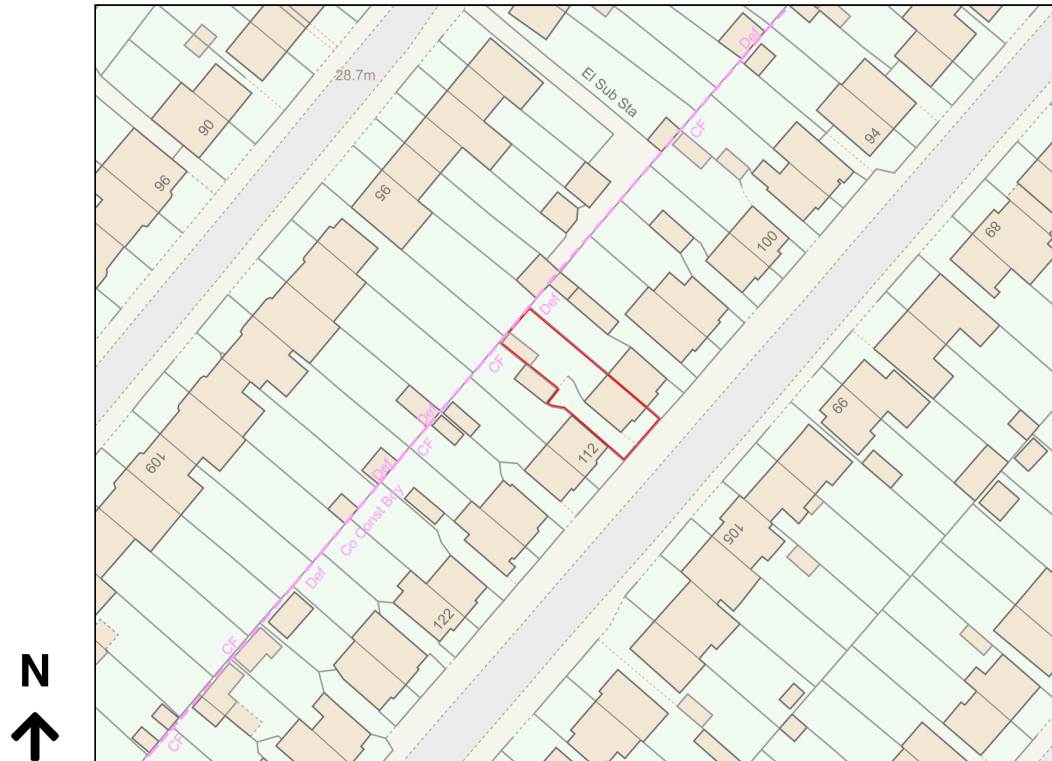

Location Plan

Site Address: 110, North Road, Dartford, DA1 3NB

Date Produced: 22-Jan-2024

Scale: 1:1250 @A4

Planning Portal Reference: PP-12741673v1