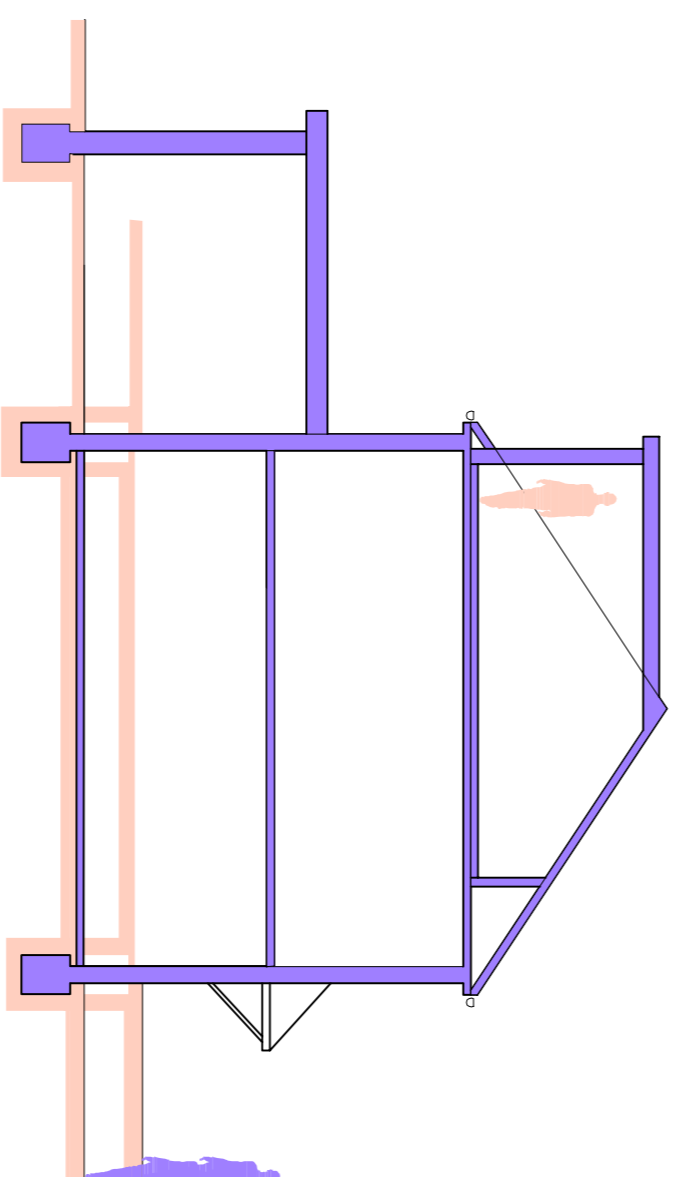

Existing Ground Floor Plan

Existing First Floor Plan

Existing Roof Plan

Existing Rear Elevation

Existing Front Elevation

Existing Side Elevation

Existing Section A-A

Existing Other Side Elevation

EXISTING

Rev	By	Date	INC
1			

OFFICE: 48, 95 WILTON ROAD, VICTORIA, LONDON, SW1V 1BZ  
T: 07940121222  
www.designerplans.co.uk

Job Title  
77 SPIELMAN ROAD  
DARTFORD DA1 5EY

EXISTING PLANS

Scale	Date	Page No.	Rev
AS SHOWN	OCT 21	S03	P2