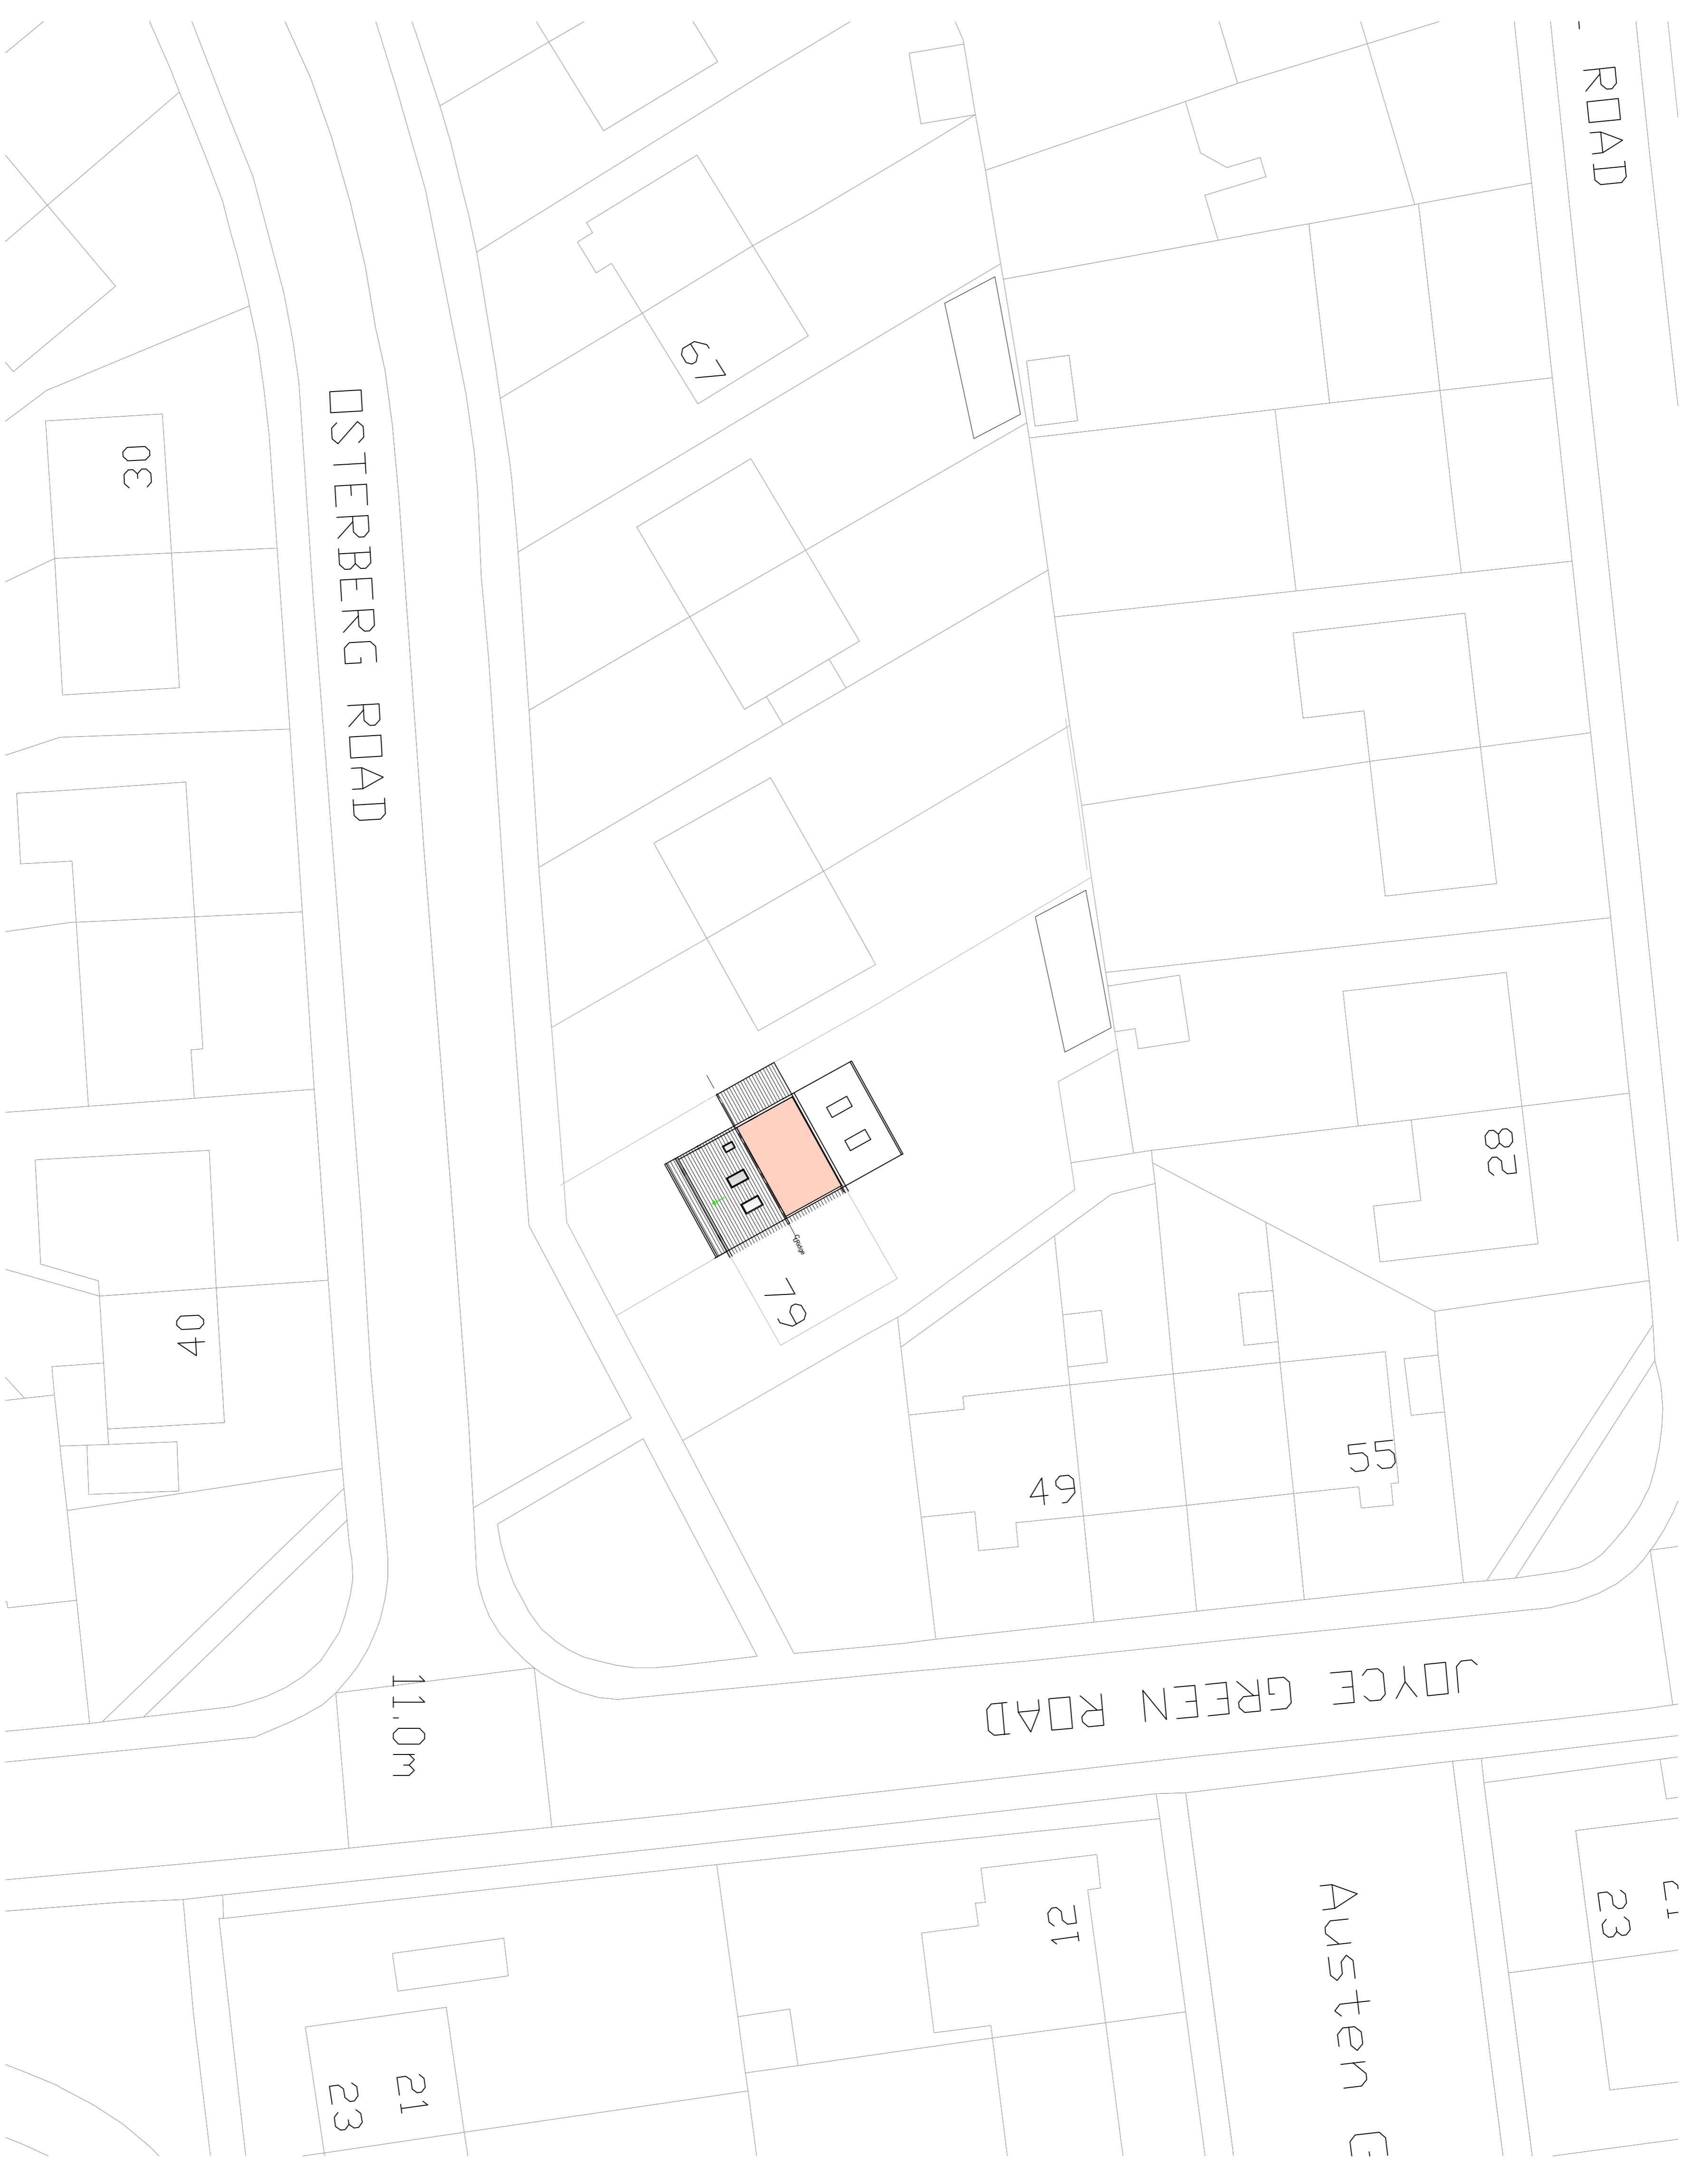

Location Plan
Scale 1:1250

Existing Block Plan
Scale 1:200

Job Title	77 SPIELMAN ROAD DARTFORD DA1 5EY		
Drawing Title	LOCATION AND EXISTING BLOCK PLAN		
Scale	AS SHOWN a1	Date	APR 21
Job No.	51-1000-143	Drawn By	MJC
		Rev	P2
 OFFICE: 48, 95 WILTON ROAD, VICTORIA, LONDON, SW1V 1BZ T: 07940121222 www.designerplans.co.uk			
PI	ISSUED TO PLANNING DEPT	DATE	XX/XX/XX
REV		DATE	BY