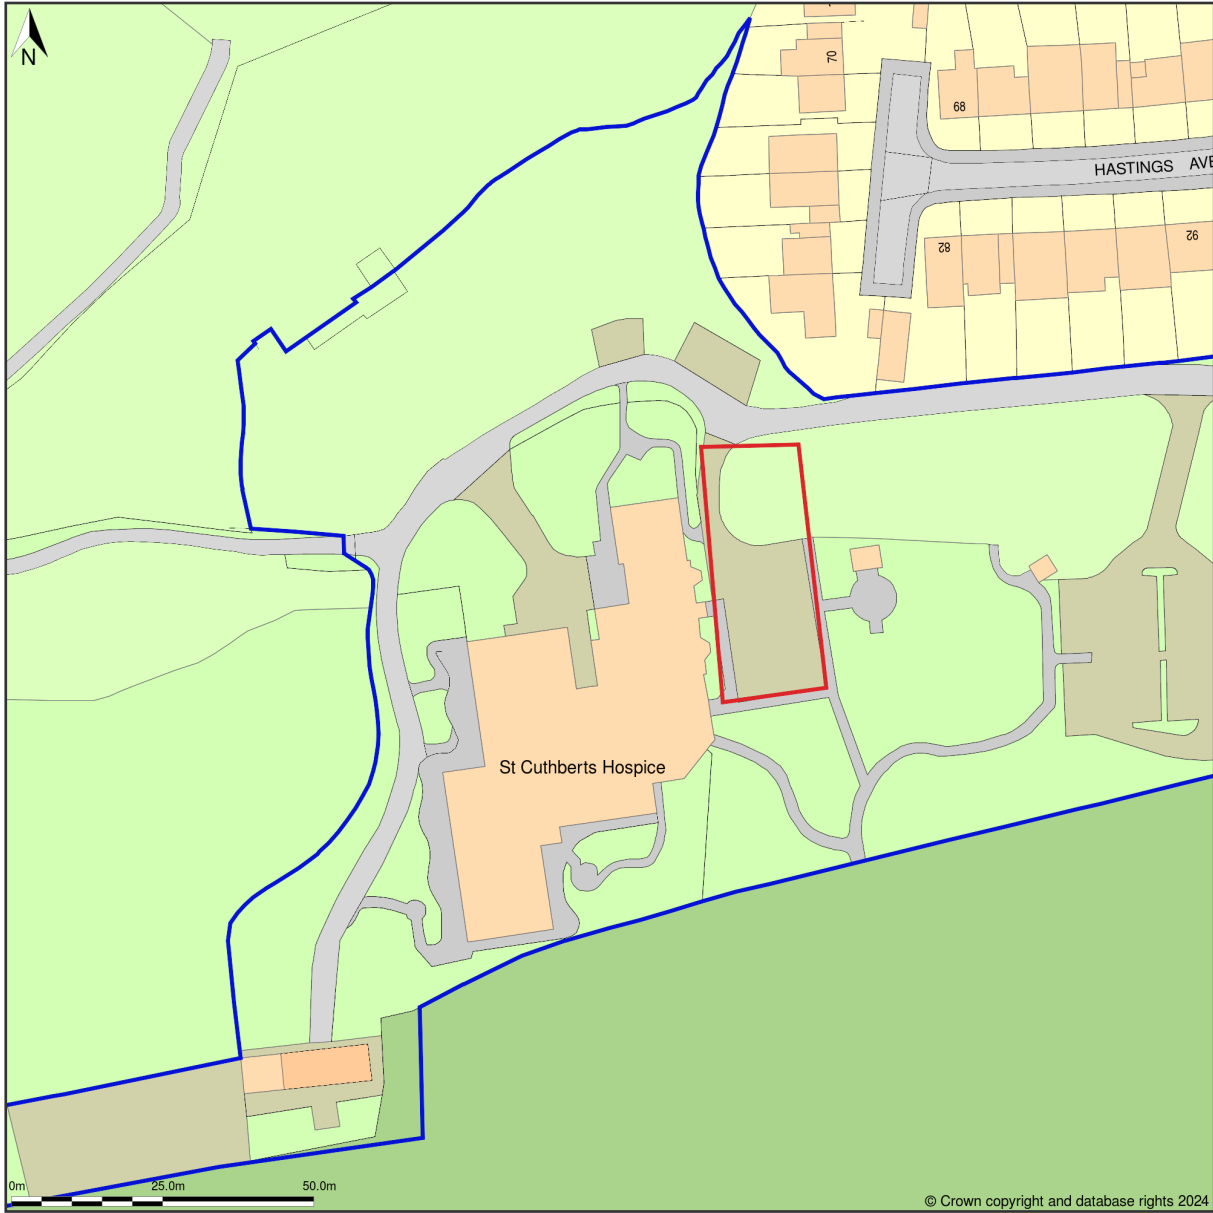

St Cuthberts Hospice, Park House Road, Durham, DH1 3QF

Location Plan shows area bounded by: 425924.22, 540955.08 426124.22, 541155.08 (at a scale of 1:1250), OSGridRef: NZ26024105. The representation of a road, track or path is no evidence of a right of way. The representation of features as lines is no evidence of a property boundary.

Produced on 30th Jan 2024 from the Ordnance Survey National Geographic Database and incorporating surveyed revision available at this date. Reproduction in whole or part is prohibited without the prior permission of Ordnance Survey. © Crown copyright 2024. Supplied by www.buyaplan.co.uk a licensed Ordnance Survey partner (100053143). Unique plan reference: #00875335-88CFC5.