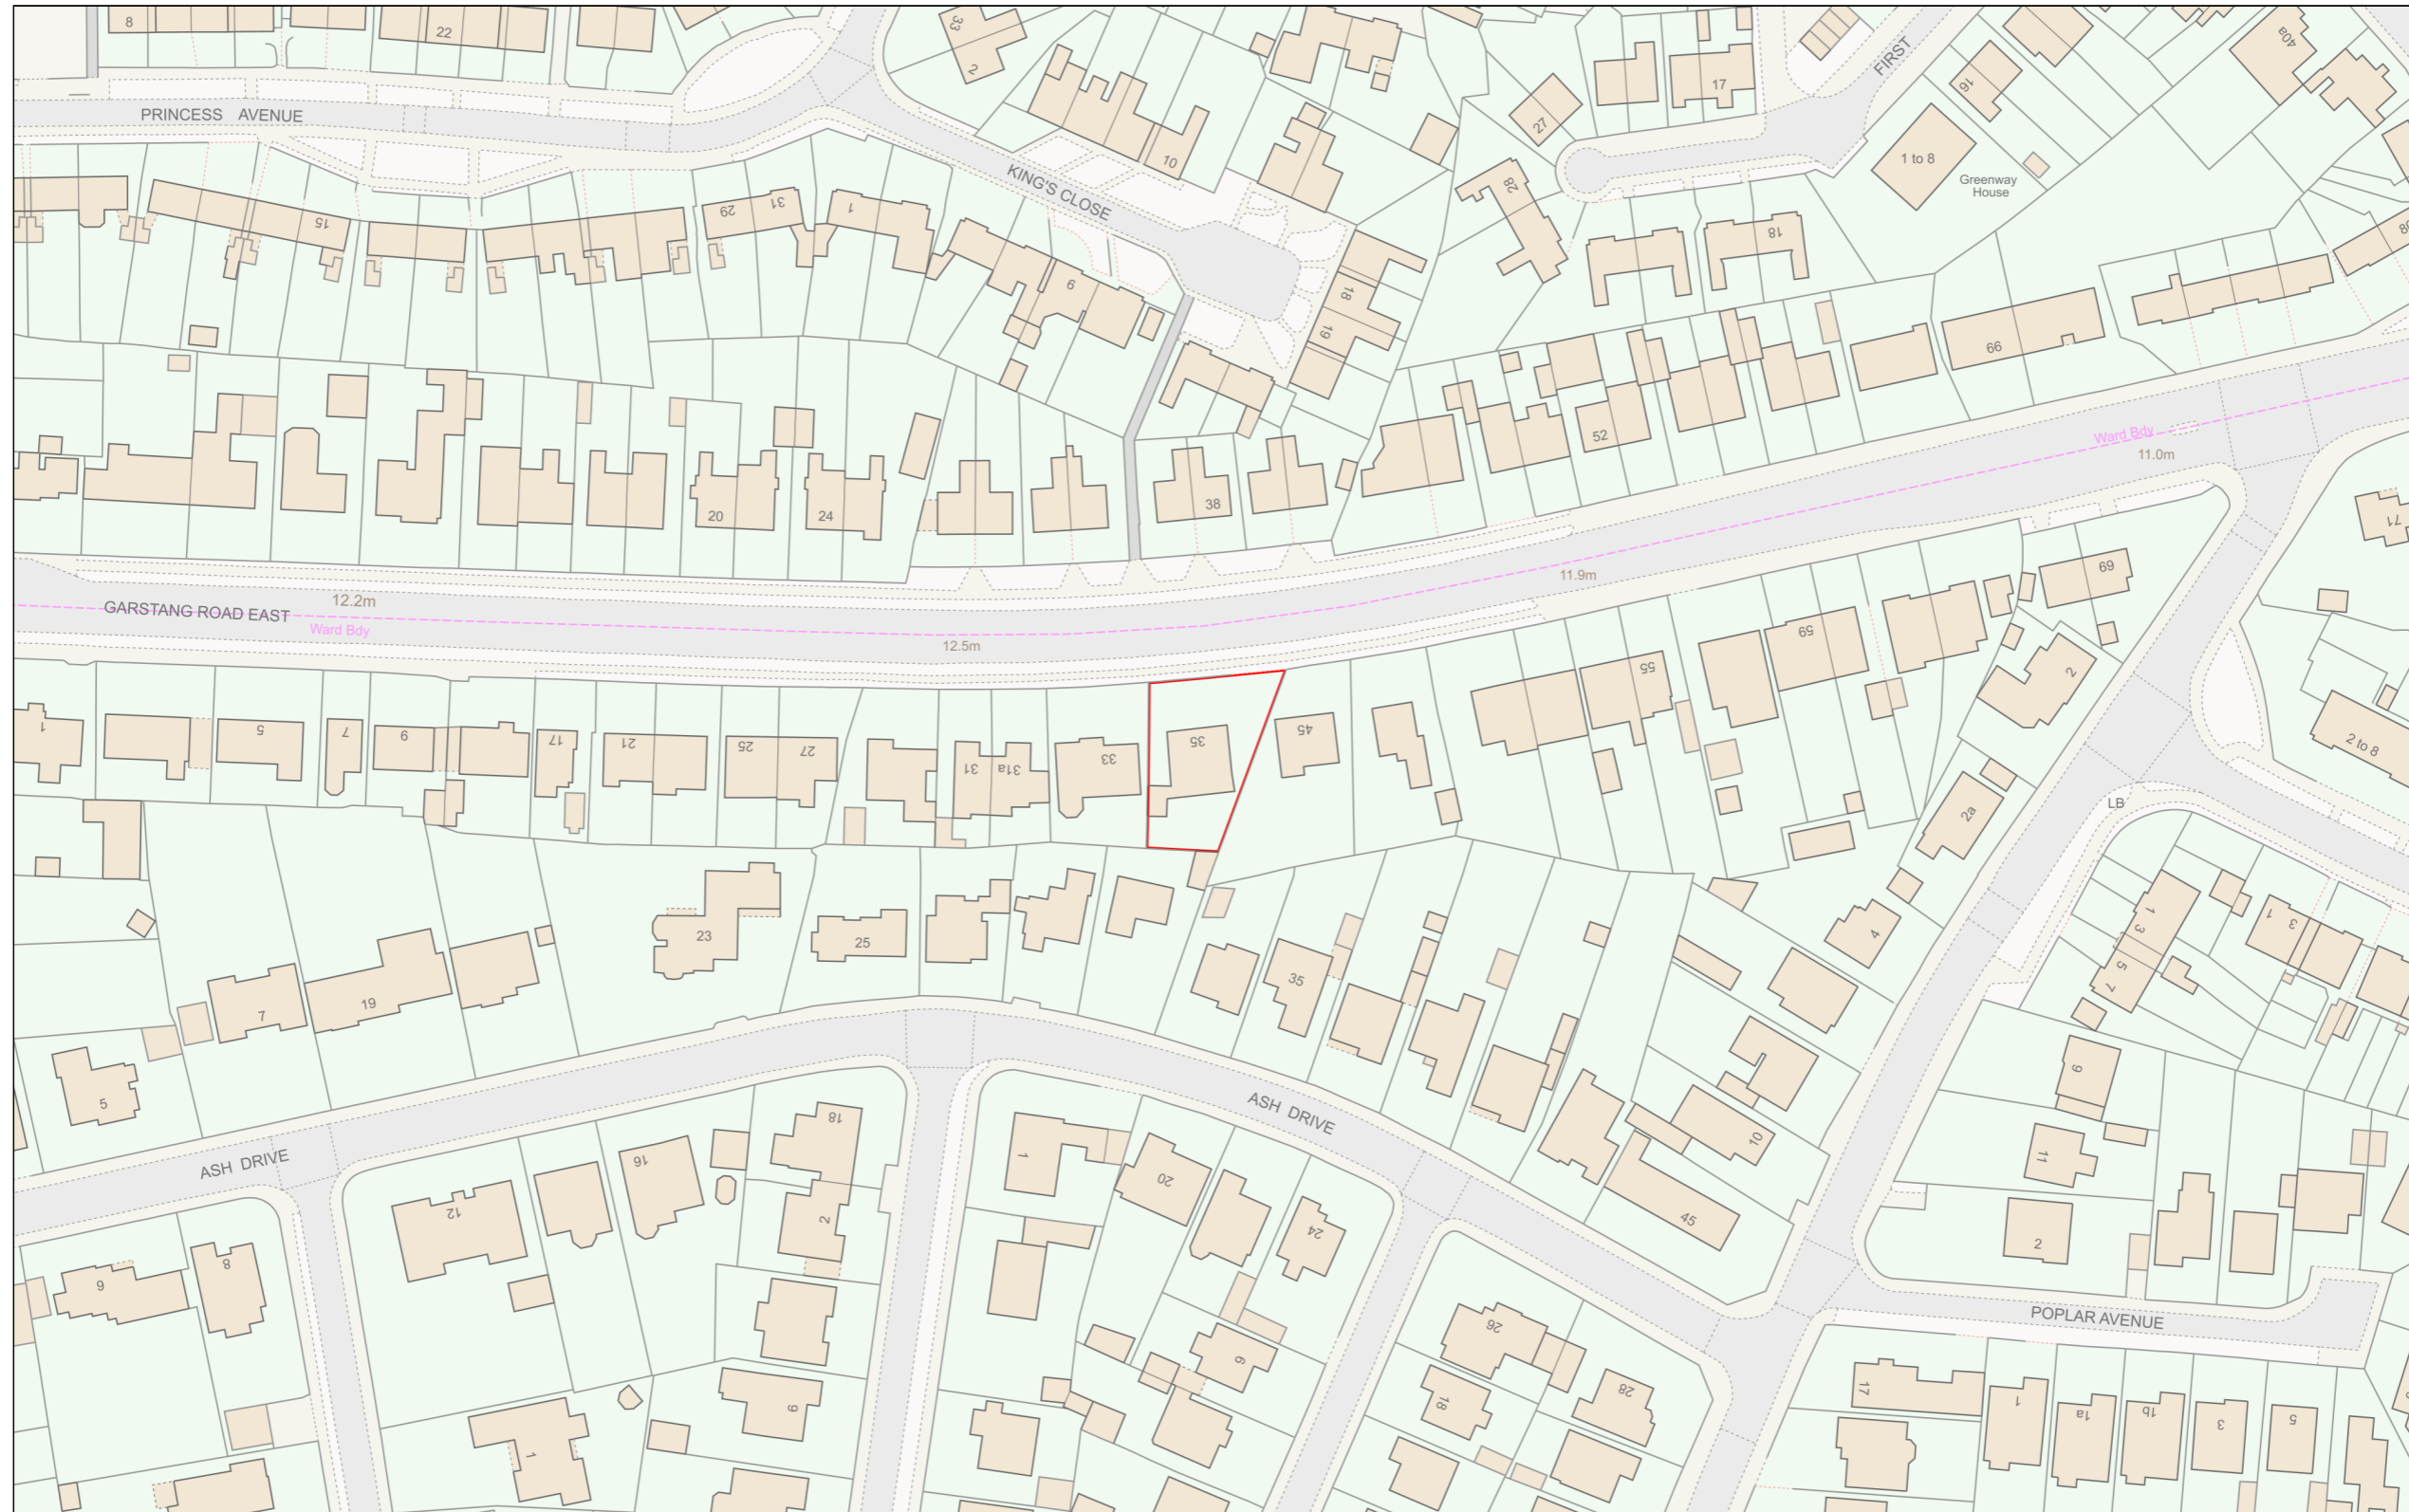

Location Plan

Site Address: 35, Garstang Road East, Poulton-le-fylde, FY6 8HJ

Date Produced: 31-Jan-2024

Scale: 1:1250 @A3

Planning Portal Reference: PP-12739006v1