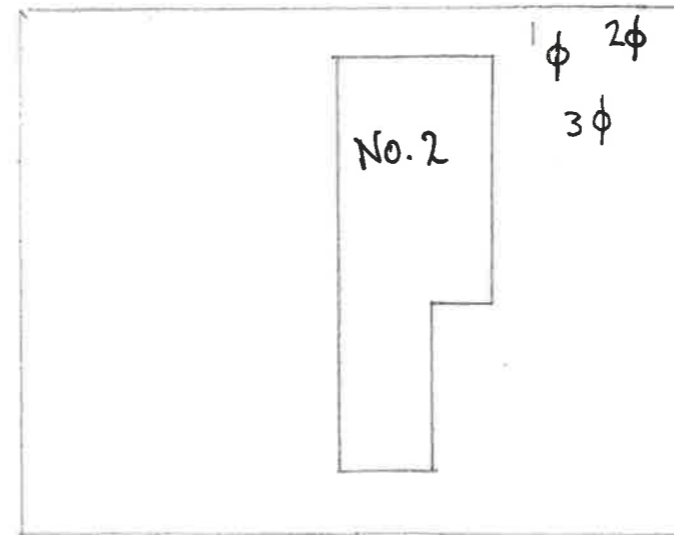

ADDRESS :- 2 REDWOOD DRIVE
SUNNINGDALE
BERKSHIRE
SL5 0LW

N
↑

LONDON ROAD

REDWOOD DRIVE

KEY :- 1φ TWIN STEM SILVER BIRCH
2φ SILVER BIRCH
3φ SILVER BIRCH

RECEIVED

29 JAN 2024

PLANNING