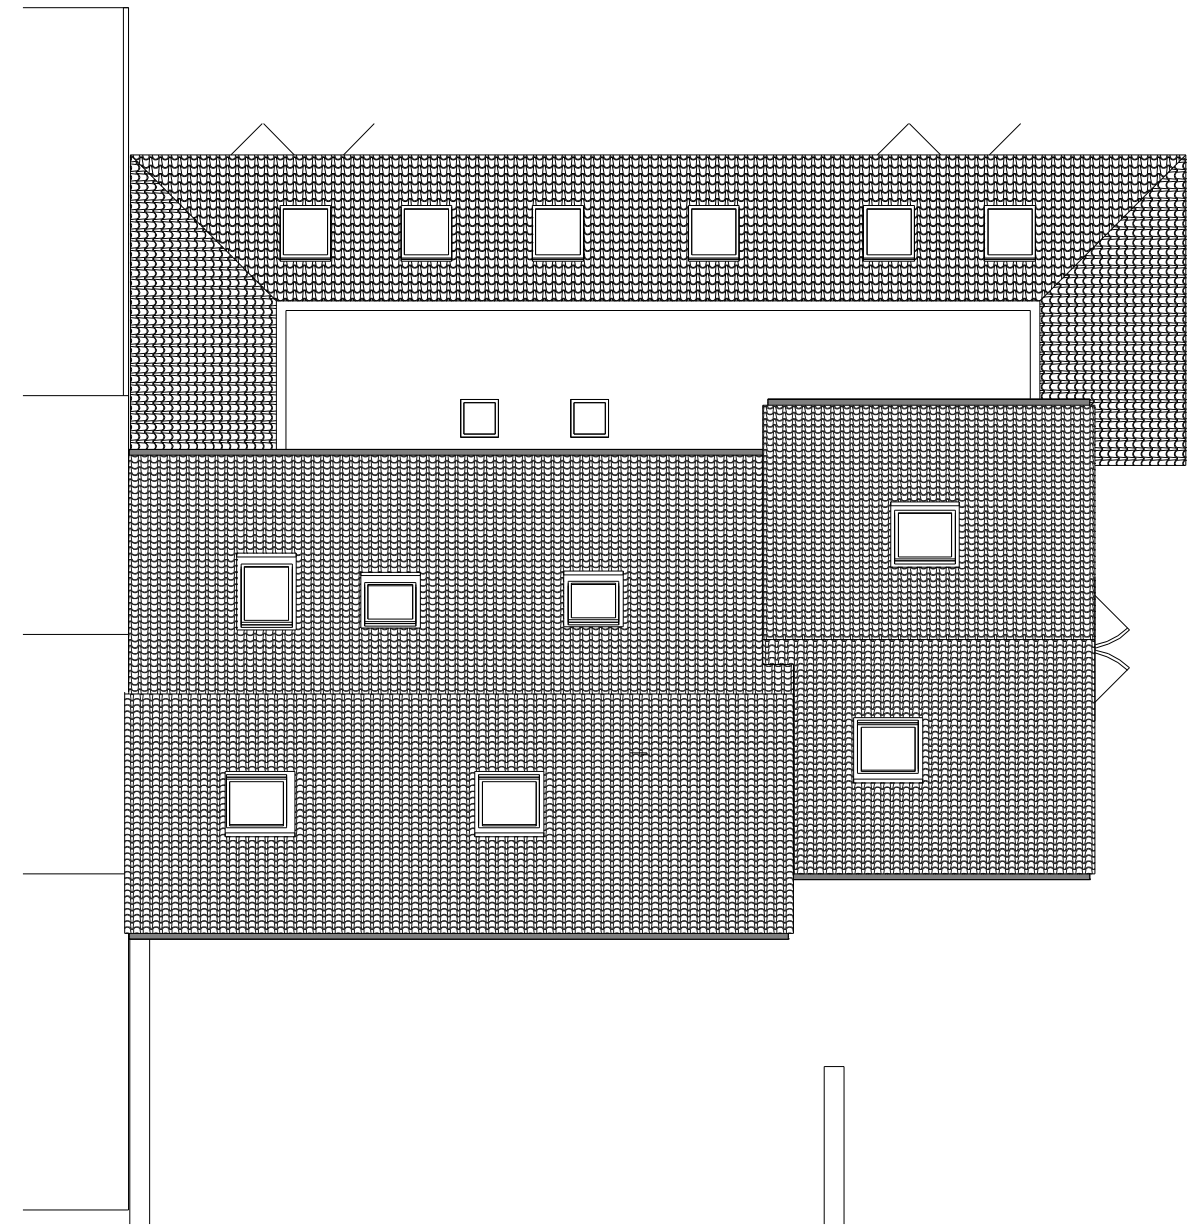

1 Existing Roof
1 : 100

2 Proposed Roof
1 : 100

VISUAL SCALE 1:100 @ A3

LANGLEY
Planning & Design

Copse Farm House, Brookshill Drive, Harrow, HA3 6SB

www.LangleyPlanning.co.uk info@LangleyPlanning.co.uk

1 Townsend West Mill
Buntingford SG9 9LE

Proposed Roof Plans

Project number	5634586
Date	08/23
Drawn by	Author
Checked by	Checker

P105

Scale 1 : 100 @ A3