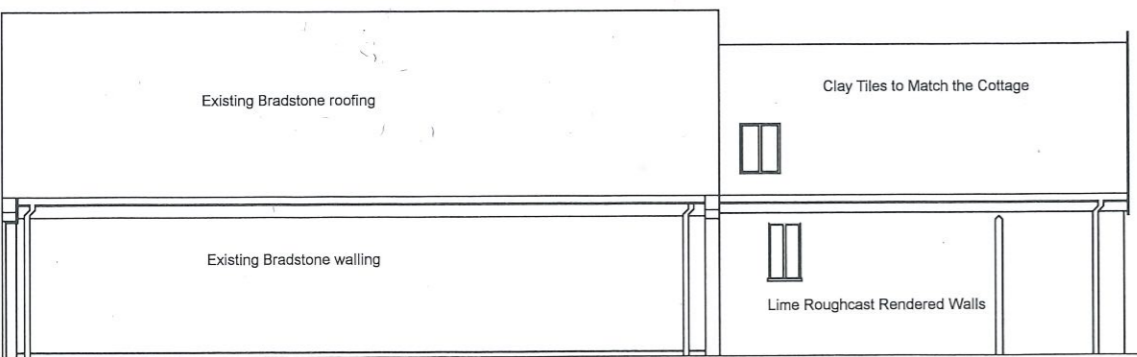

EXISTING

East Elevation

West Elevation

PROPOSED

Proposed East Elevation

SEE SK1 FOR DETAIL

Proposed West Elevation

4 Eastleach, Cirencester, GL7 3NQ
01367 248933

Minor Alterations to Outbuilding

Existing and Proposed Plans and Elevations

Scale 1:100 at A3

REV A