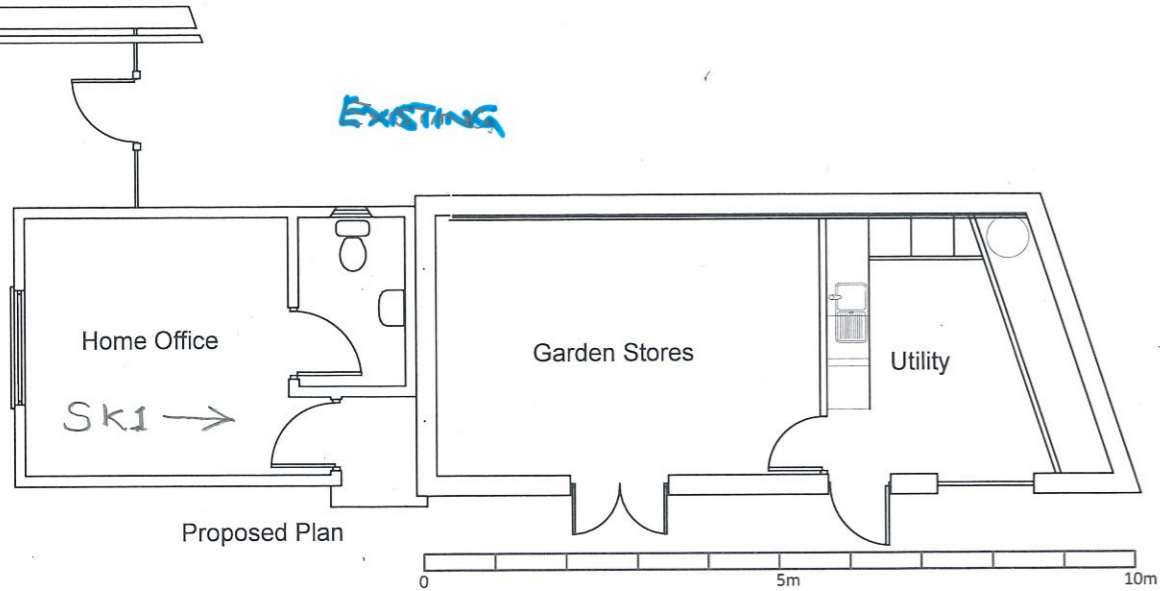

EXISTING

East Elevation

West Elevation

PROPOSED

Proposed East Elevation

SEE SK1 FOR DETAIL

Proposed West Elevation

4 Eastleach, Cirencester, GL7 3NQ
01367 248933

Minor Alterations to Outbuilding

Existing and Proposed Plans and Elevations

Scale 1:100 at A3

REV A