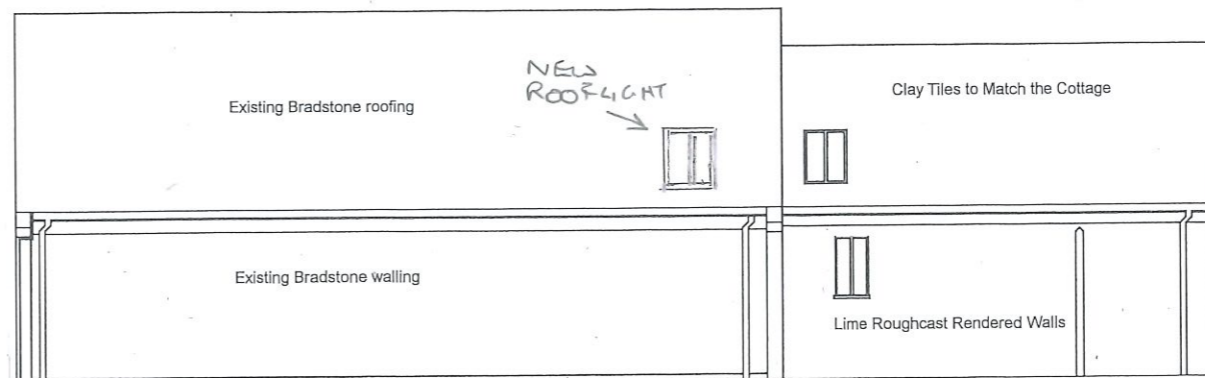

EXISTING

East Elevation

West Elevation

PROPOSED

Proposed East Elevation

SEE SK1 FOR DETAIL

Proposed West Elevation

4 Eastleach, Cirencester, GL7 3NQ
01367 248933

Minor Alterations to Outbuilding

Existing and Proposed Plans and Elevations

Scale 1:100 at A3

REV A