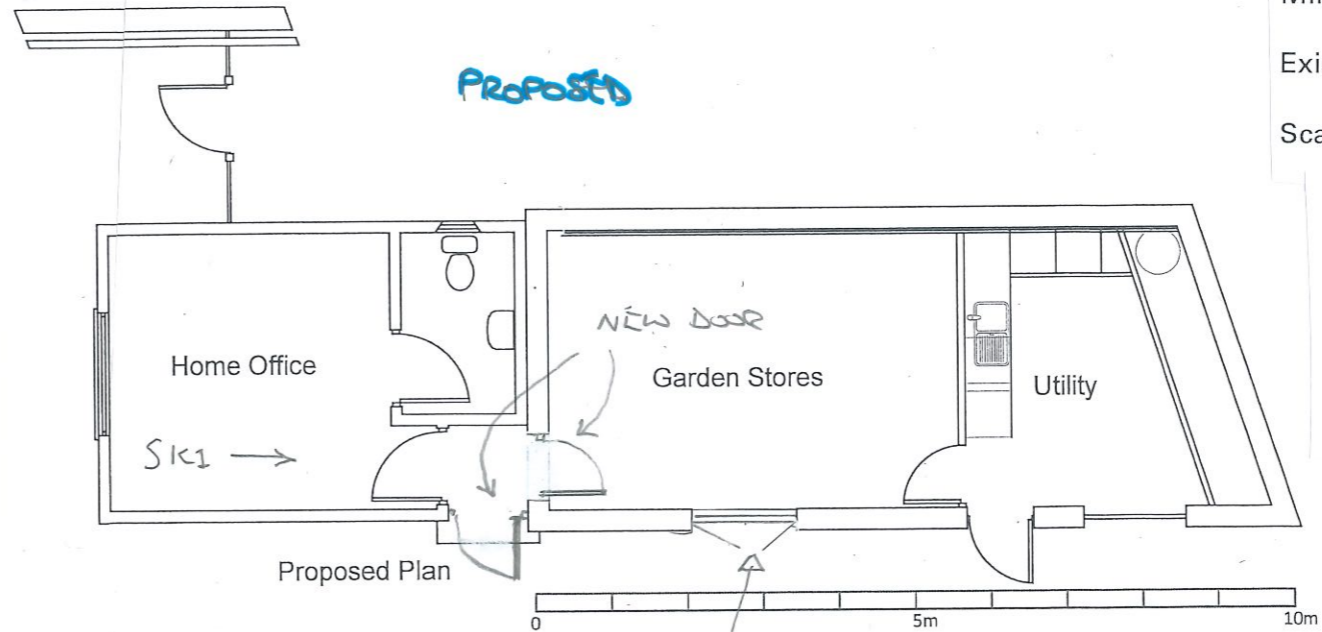

EXISTING

East Elevation

West Elevation

PROPOSED

Proposed East Elevation

SEE SK1 FOR DETAIL

Proposed West Elevation

4 Eastleach, Cirencester, GL7 3NQ
01367 248933

Minor Alterations to Outbuilding

Existing and Proposed Plans and Elevations

Scale 1:100 at A3

REV A