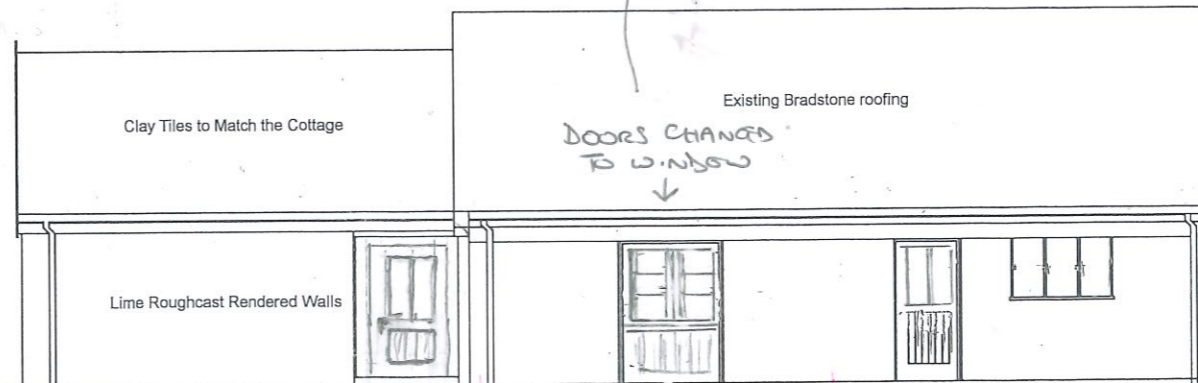

EXISTING

East Elevation

West Elevation

PROPOSED

Proposed East Elevation

SEE SK1 FOR DETAIL

Proposed West Elevation

4 Eastleach, Cirencester, GL7 3NQ
01367 248933

Minor Alterations to Outbuilding

Existing and Proposed Plans and Elevations

Scale 1:100 at A3

REV A