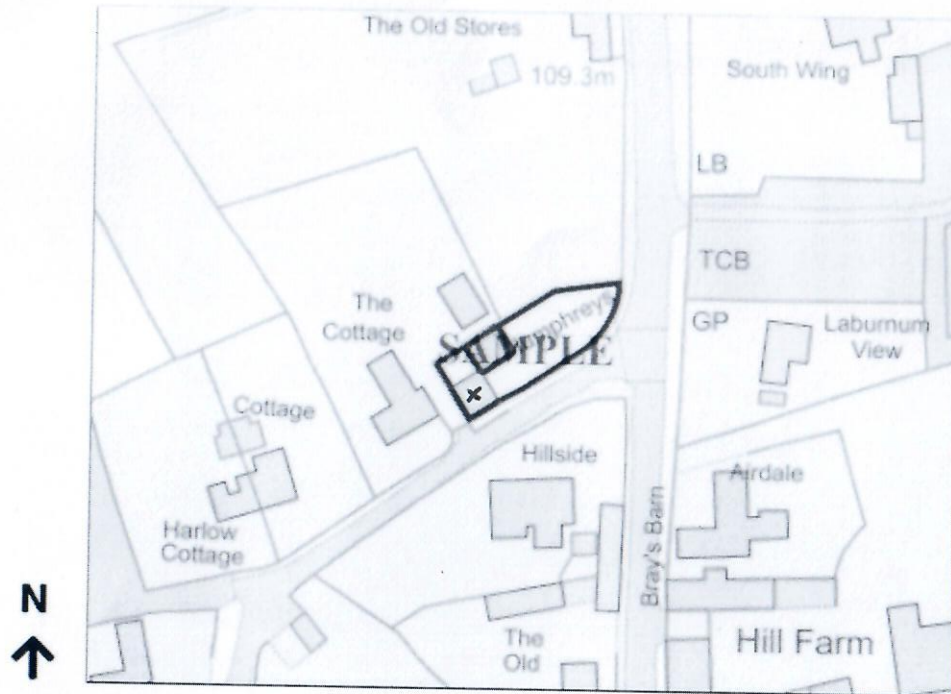

Location Plan

Site Address: Humphreys Green, Kings Lane, Elmdon, CB11 4NN

Date Produced: 09-Jan-2024

Scale: 1:1250 @ A4

Planning Portal Reference: PP-12718687v1