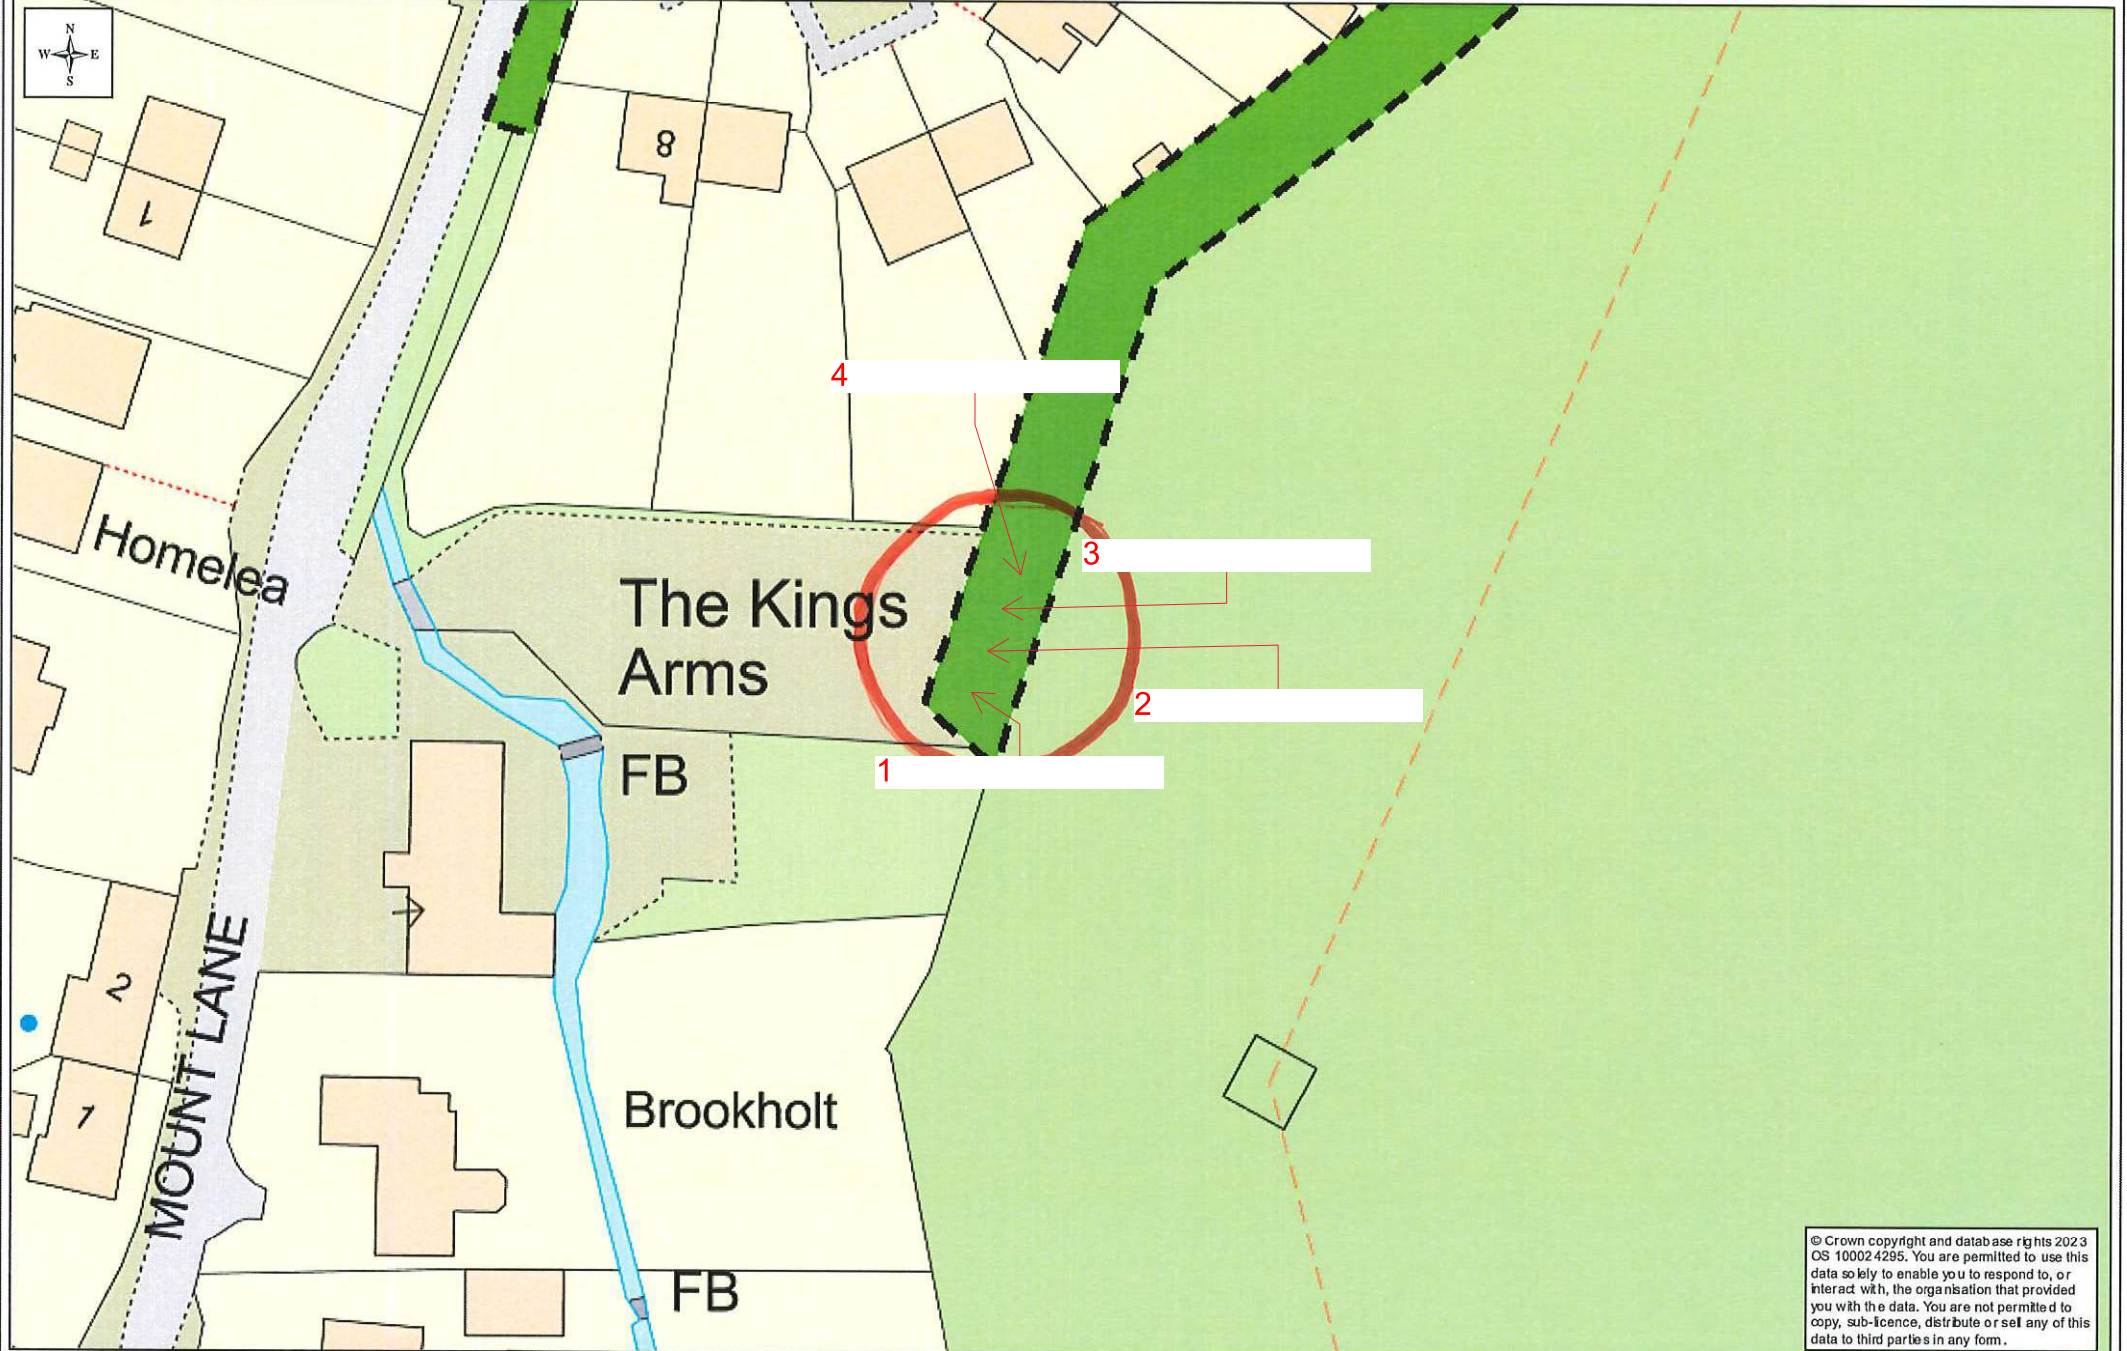

Date: 26/04/2023

Scale: 1:625

Author: Test Valley Borough Council

ArcGIS Web Map

© Crown copyright and database rights 2023 OS 10002 4295. You are permitted to use this data solely to enable you to respond to, or interact with, the organisation that provided you with the data. You are not permitted to copy, sub-licence, distribute or sell any of this data to third parties in any form.