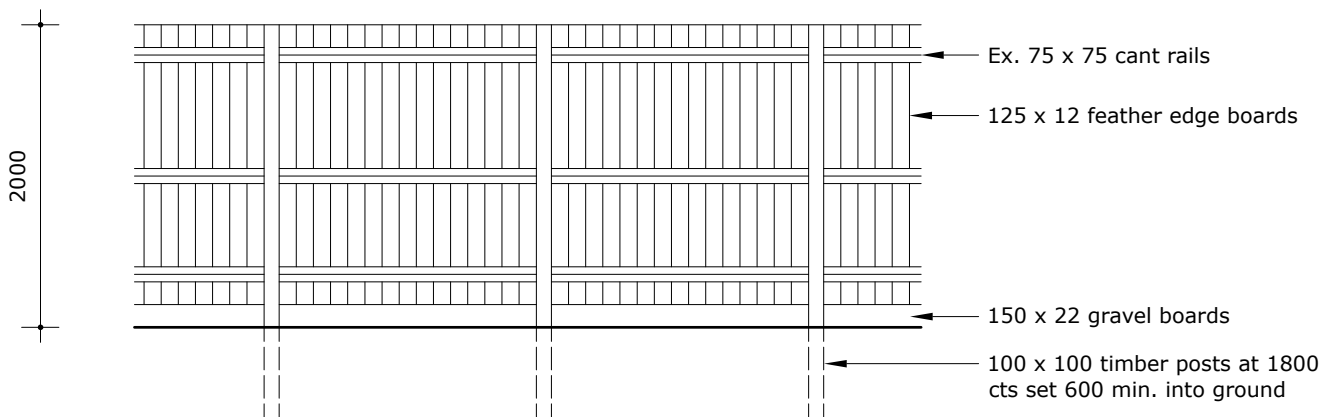

LANCASTER HOUSE, BRISTOL ROAD, THORNBURY BS35 3JA
(Grade II Listed Building) - alterations and refurbishment

Timber boundary fence detail

A4 - Drg. No. 1694/16

1:50