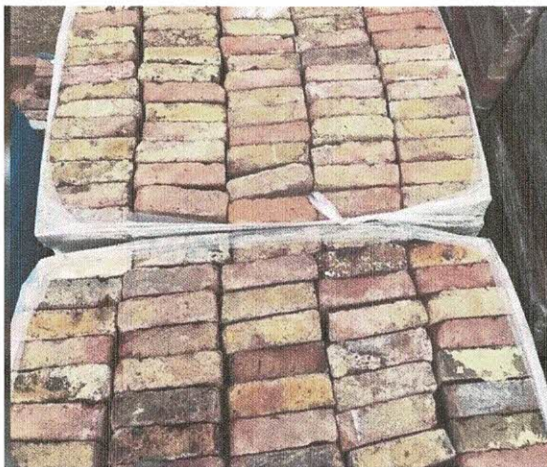

Reclaimed bricks

If you are looking to match your existing brickwork or build a reclaimed property or character wall, contact Architectural Salvage Source now. We have 1000s of bricks in stock which are available at great prices. With a wealth of experience in the industry, we can cater to all your reclaimed brick needs.

Our reclaimed bricks are a brilliant way of giving a room or a full building some history and an amazing look. You can rely on us to provide you with some of the best available bricks including Luton Grey. For more information, do not hesitate to give us a call now.

Types of bricks available:

- London Yellow Stocks
- London Multi-Yellow Stocks
- Mixed Stocks
- London Red Multi Stocks
- Gaults
- Soft Reds
- Tudors
- Luton Greys
- Others styles in stock

We also stock large quantities of reclaimed flooring and wall paneling. If you have any queries regarding our items, we can also offer you sound and reliable advice. For more details about our quality reclaimed bricks, please visit our gallery page.