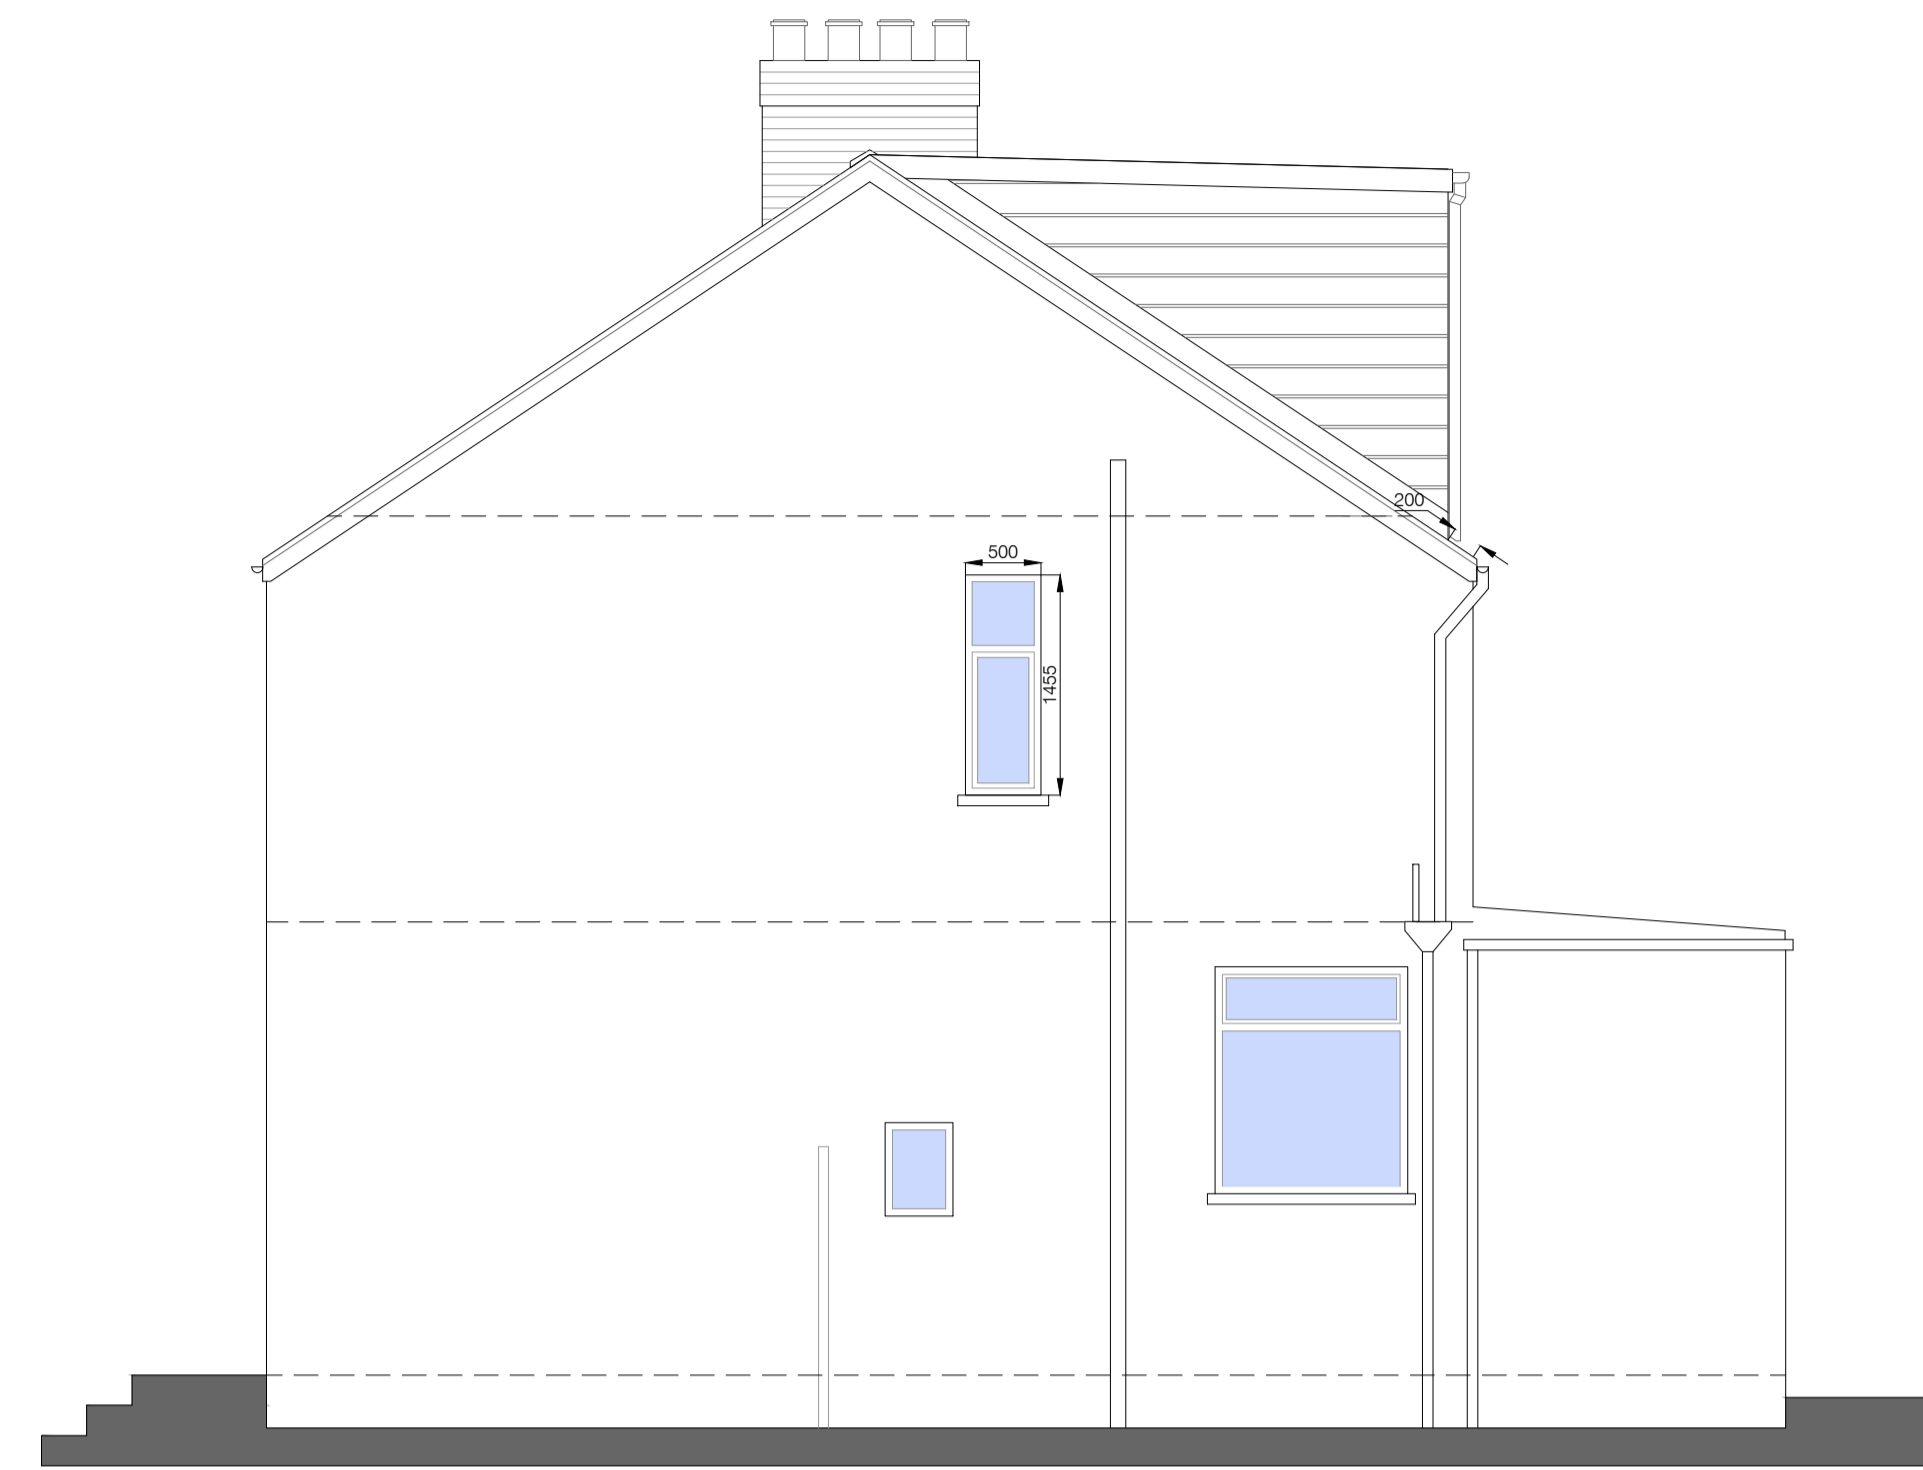

Front Elevation

Side Elevation

Dormer Materials
 Cladding, fascia & soffits: Horizontal composite board,
 wood effect, charcoal.
 Windows and doors: Black Aluminium.
 Rainwater goods: Black uPVC.

Rear Elevation