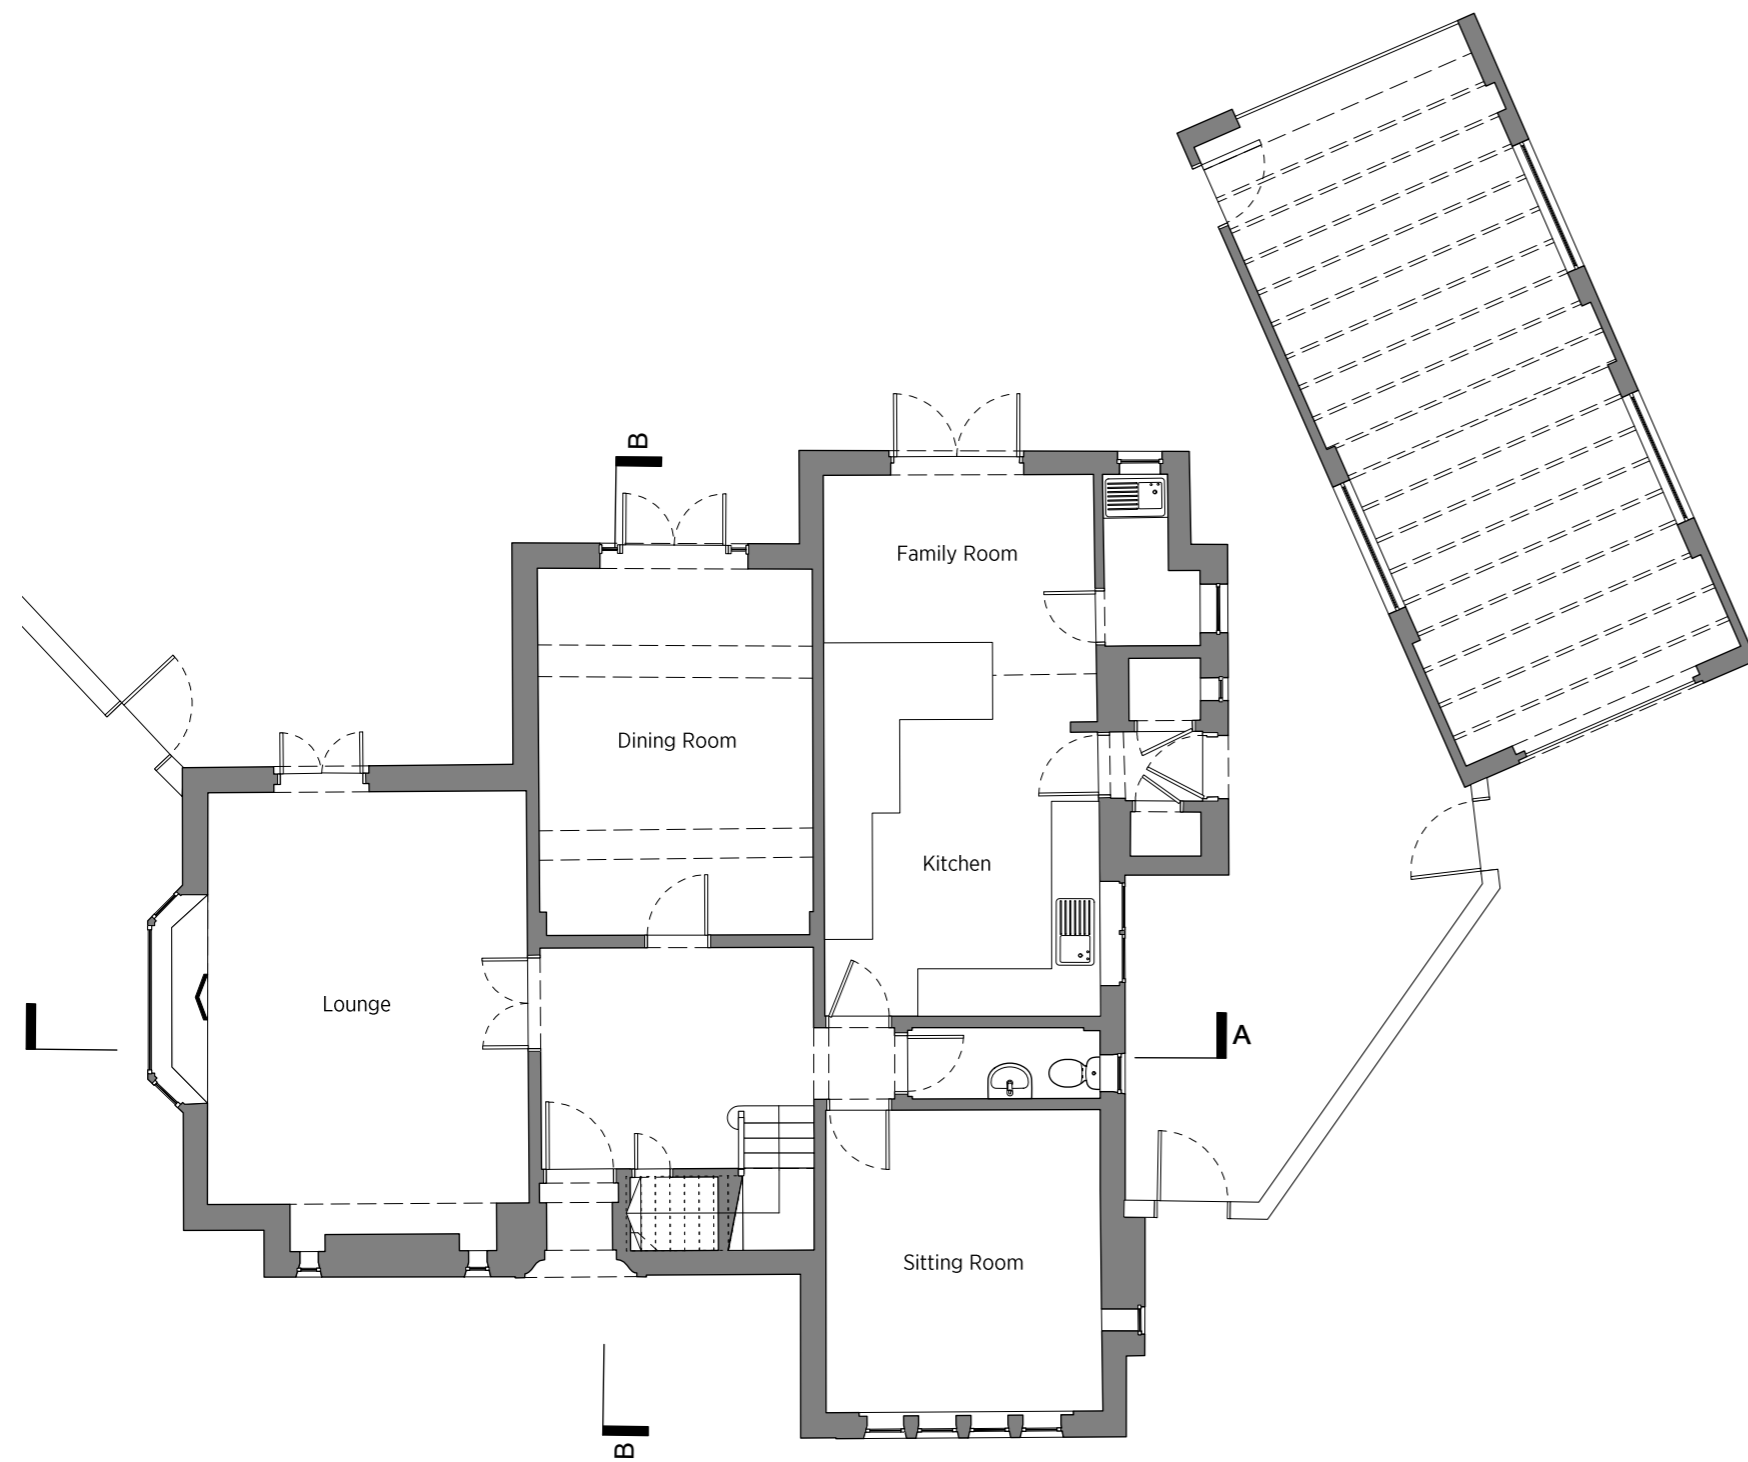

GF Layout as Existing, 1:100