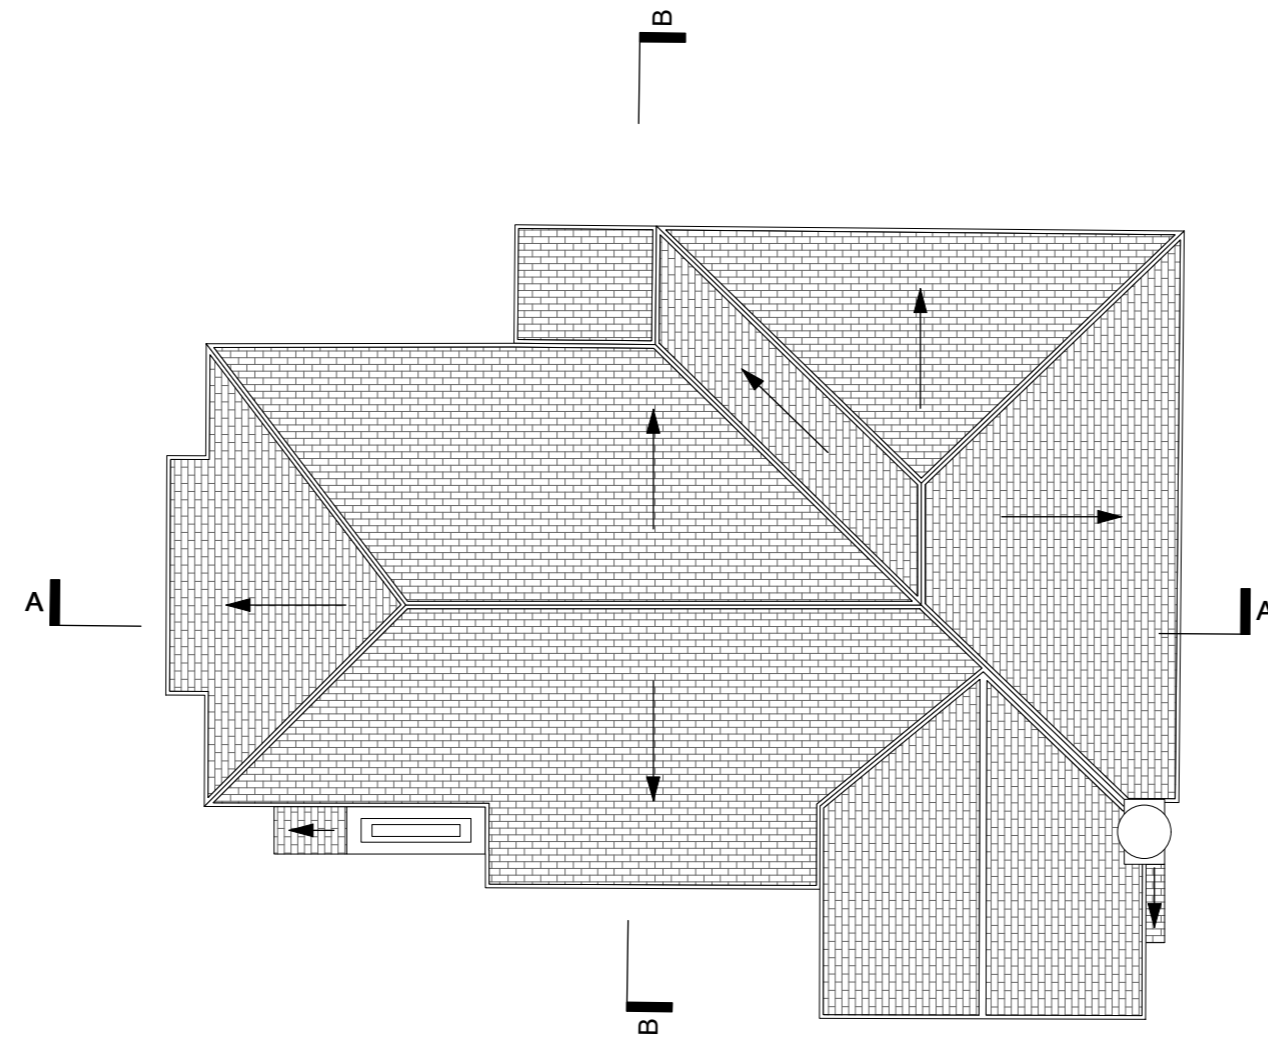

Roof Layout as Existing, 1:100