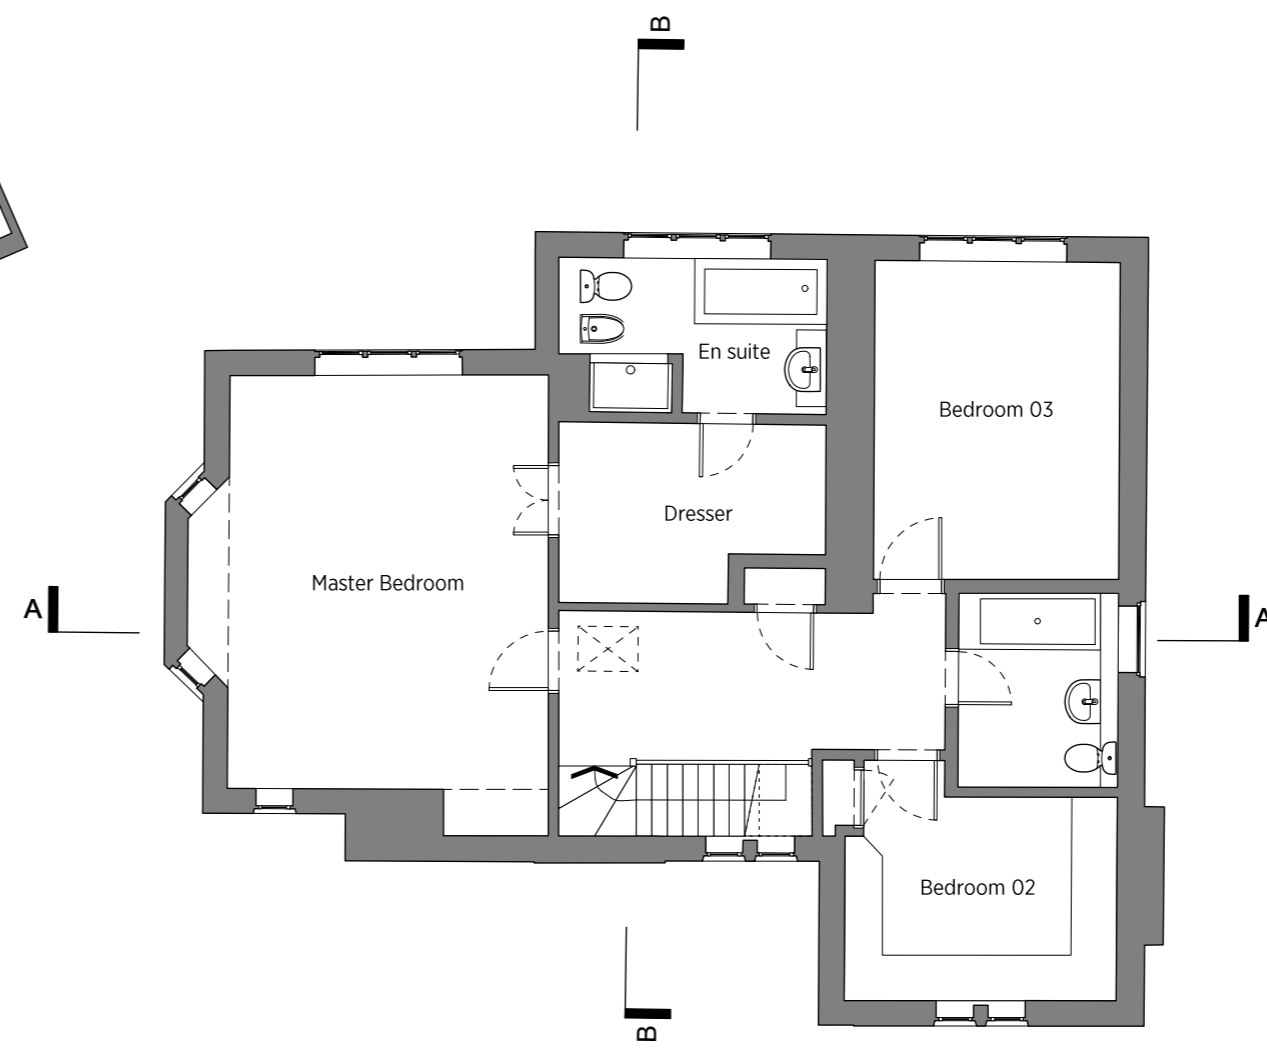

1F Layout as Existing, 1:100

Rev:	
Project:	11 Lochbroom Drive
Client:	-
Job No:	NV0633
Dwg. No:	E(1)100
Title:	Plans as Existing
Scale:	1:100 @ A2
Drawn:	MG
Date:	08.08.23

NVDC
ARCHITECTS

Bradbury House
10 High Craighall
Glasgow, G4 9UD

0141 959 8752
enquiries@nvdc.co.uk
www.nvdc.co.uk