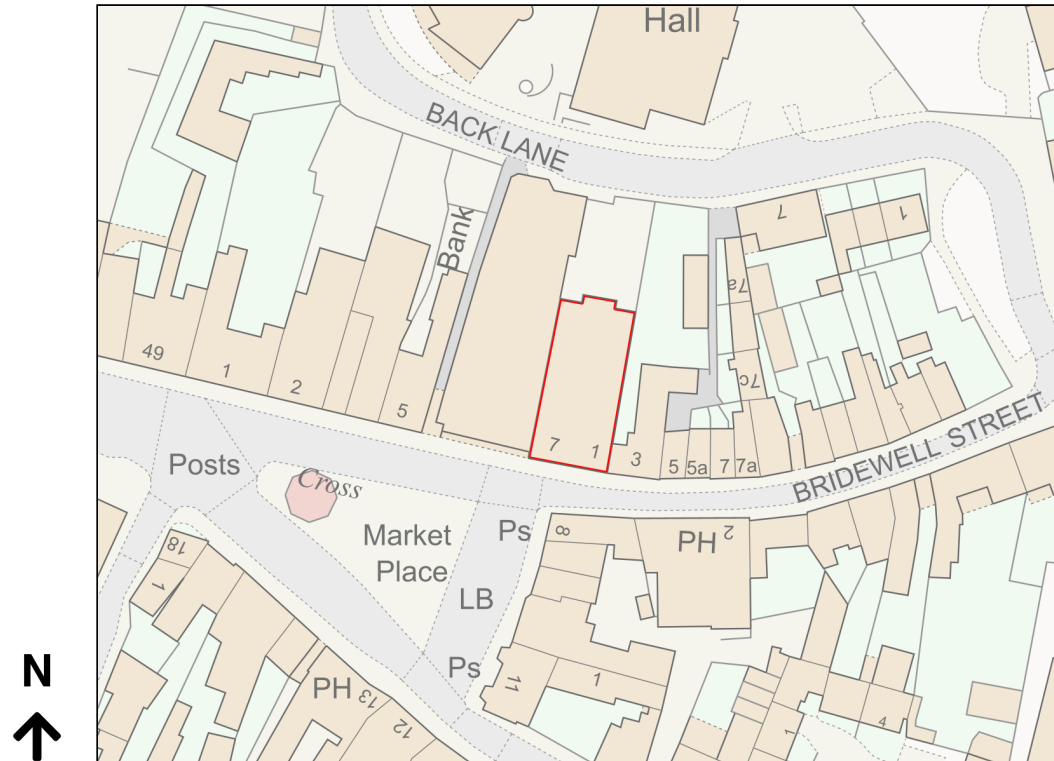

# Location Plan

Site Address: Nationwide, 7, Market Place, Wymondham, NR18 0AG

Date Produced: 29-Jan-2024

Scale: 1:1250 @A4

Planning Portal Reference: PP-12754842v1