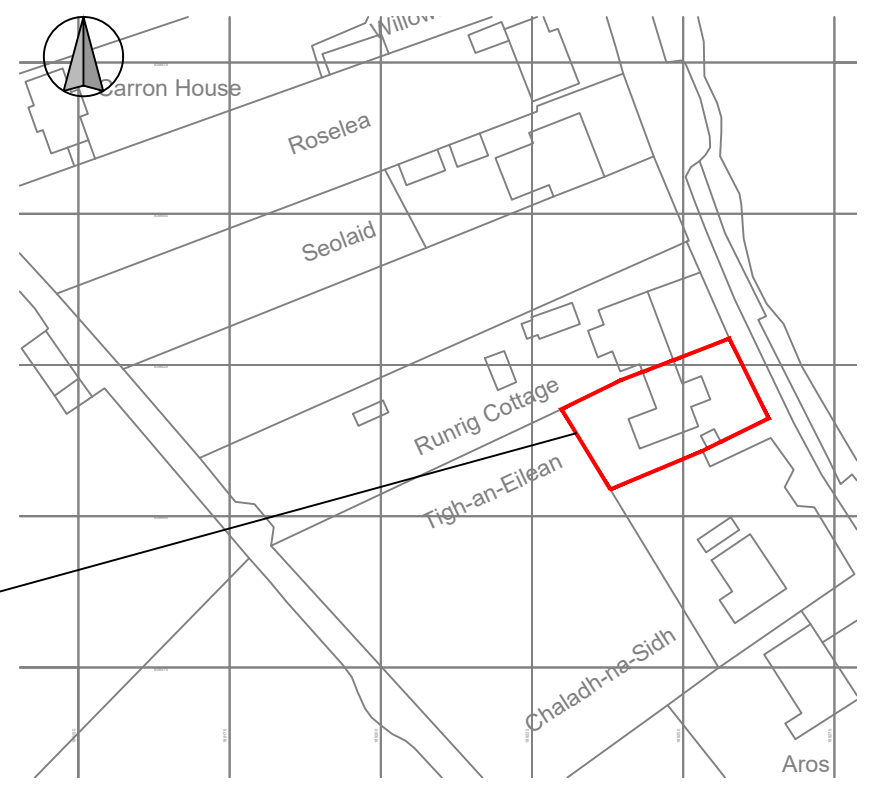

BLOCK PLAN scale 1:500

Ordnance Survey, (c) Crown Copyright 2023. All rights reserved. Licence number 100022432

LOCATION PLAN scale 1:2500

Revision	Date	By	Chk.
-	-	-	-

APPROVAL

Do Not Scale Dimensions from Drawings.
All dimensions to be verified on site, and any discrepancy to be notified to Sedgwick International Ltd

Commercial Surveying & Design

Sedgwick International UK
Sentinel | 103 Waterloo Street, Glasgow
G2 7BW
T:0141 240 2500

Property Owner
Tigh-an-Eilean,
Lochcarron,
Strathcarron
IV54 8YQ

Drawn by	Checked by	Date	Scale
SDB	SM	201223	1:500/2500@A3

Job
Rear Extension Works
Tigh-an-Eilean,
Lochcarron,
Strathcarron

Drawing
Location and Block Plans
-

Client ref.	Job No.	Drawing No.	Rev.
-	9887972	BL(0-)001	-

CAD Ref: