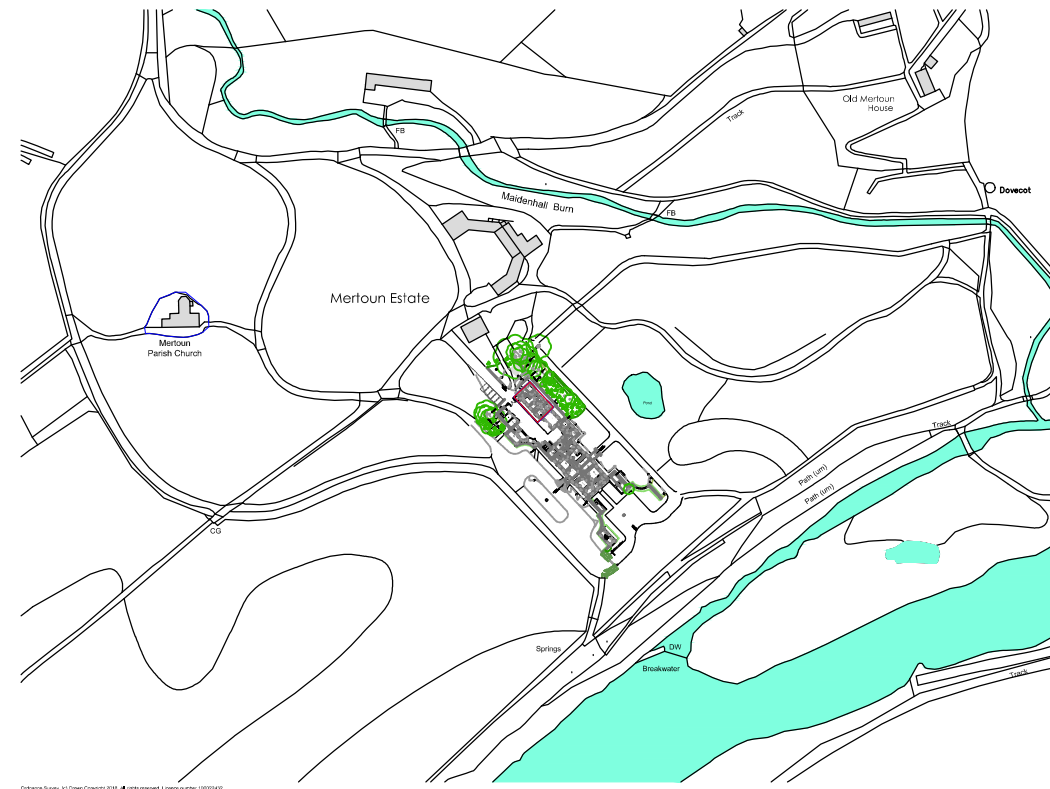

Disclaimer:  
 This generation of drawings is for the stated purpose only and should not be used for any other purpose without the originators consent.  
 Do not scale from this drawing, use noted dimensions only.

Rev	Description	DR'N	Date
P01	Planning	KB	18.01.24
P02	Planning	KB	25.01.24

**Location Plan**  
**Scale 1:2500 @ A3**

CLIENT: Mertoun Estate Farms Ltd

PROJECT: Mertoun Estate Office  
 St Boswells

TITLE: Location Plan

CSY JOB: 10427

SCALE: 1:2500 @A3

REV: P02

NUMBER: 10427 - CSY-XX-XX-D-A-1302