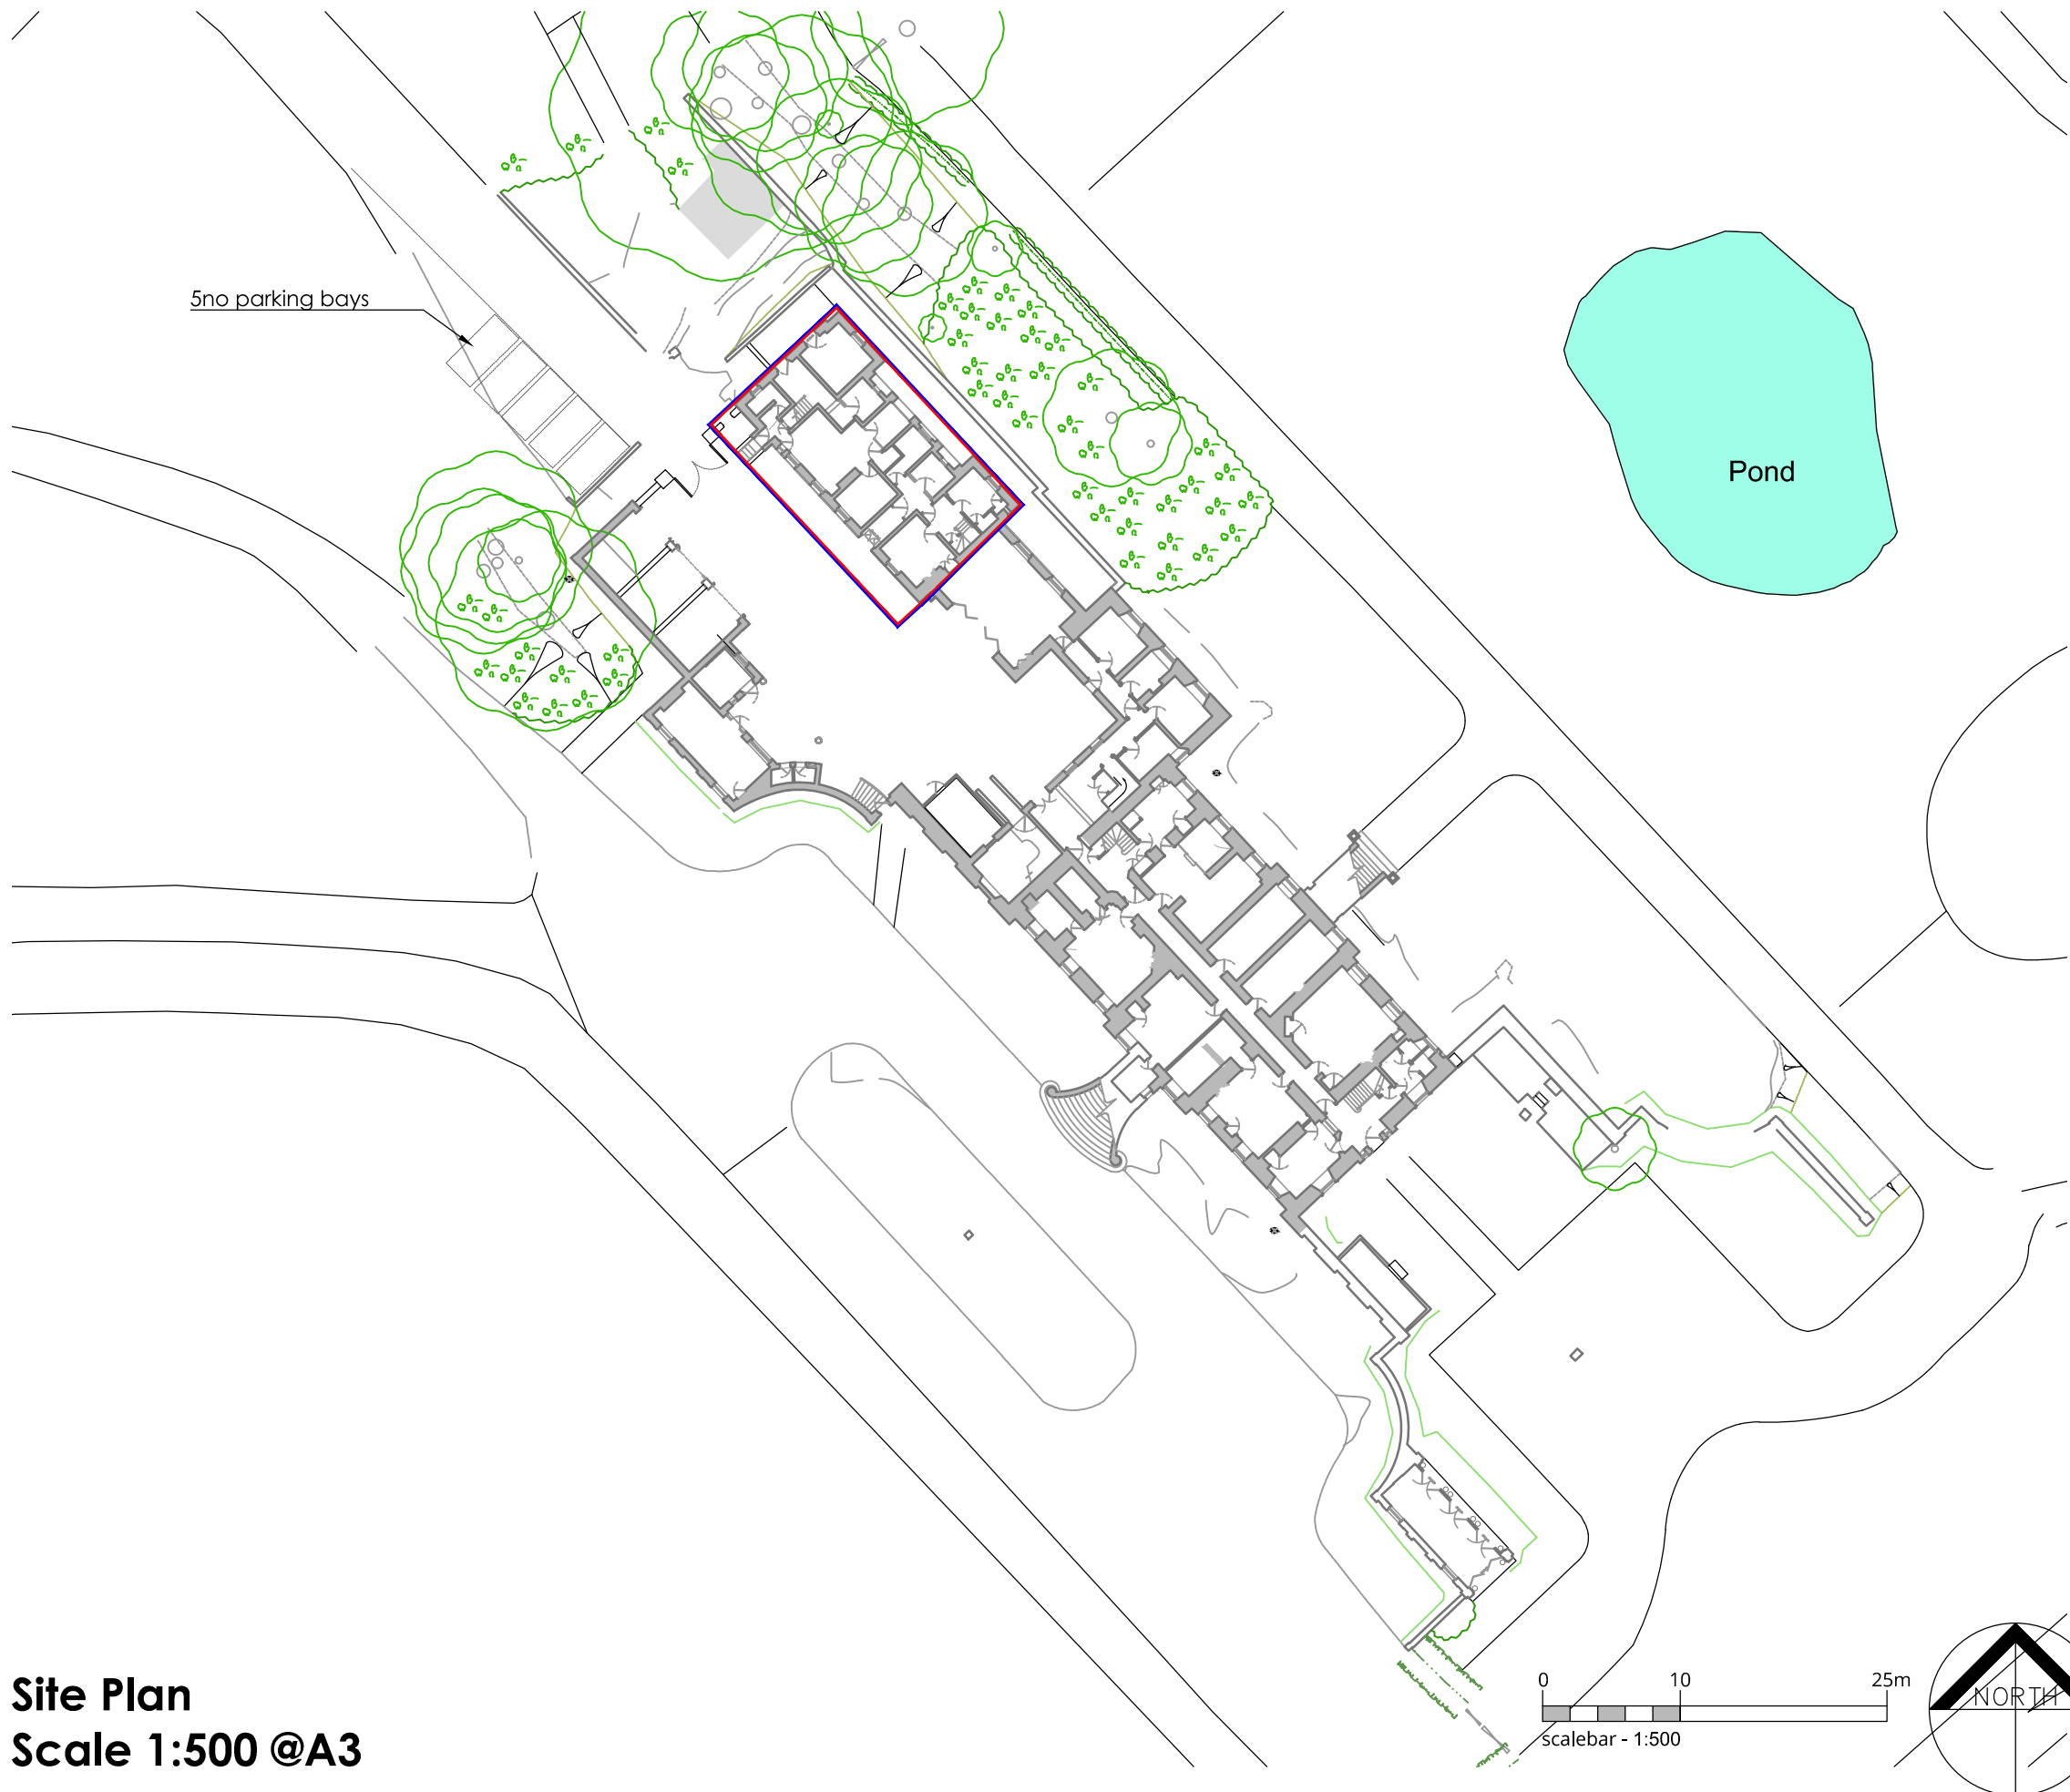

Disclaimer:
 This generation of drawings is for the stated purpose only and should not be used for any other purpose without the originators consent.
 Do not scale from this drawing, use noted dimensions only.

Rev	Description	DR'N	Date
P01	Planning	KB	15.12.23
P02	Planning (client review)	KB	20.12.23
P03	Planning	KB	09.01.24
P04	Planning (parish blue line updated)	KB	17.01.24
P05	Planning (scale revised)	KB	17.01.24
P06	Planning	KB	25.01.24

Site Plan
Scale 1:500 @A3

CLIENT: Mertoun Estate Farms Ltd

PROJECT: Mertoun Estate Office
 St Boswells

TITLE: Site Plan

CSY JOB: 10427

SCALE: 1:500 @A3

REV: P06

NUMBER: 10427 - CSY-XX-XX-D-A-1301