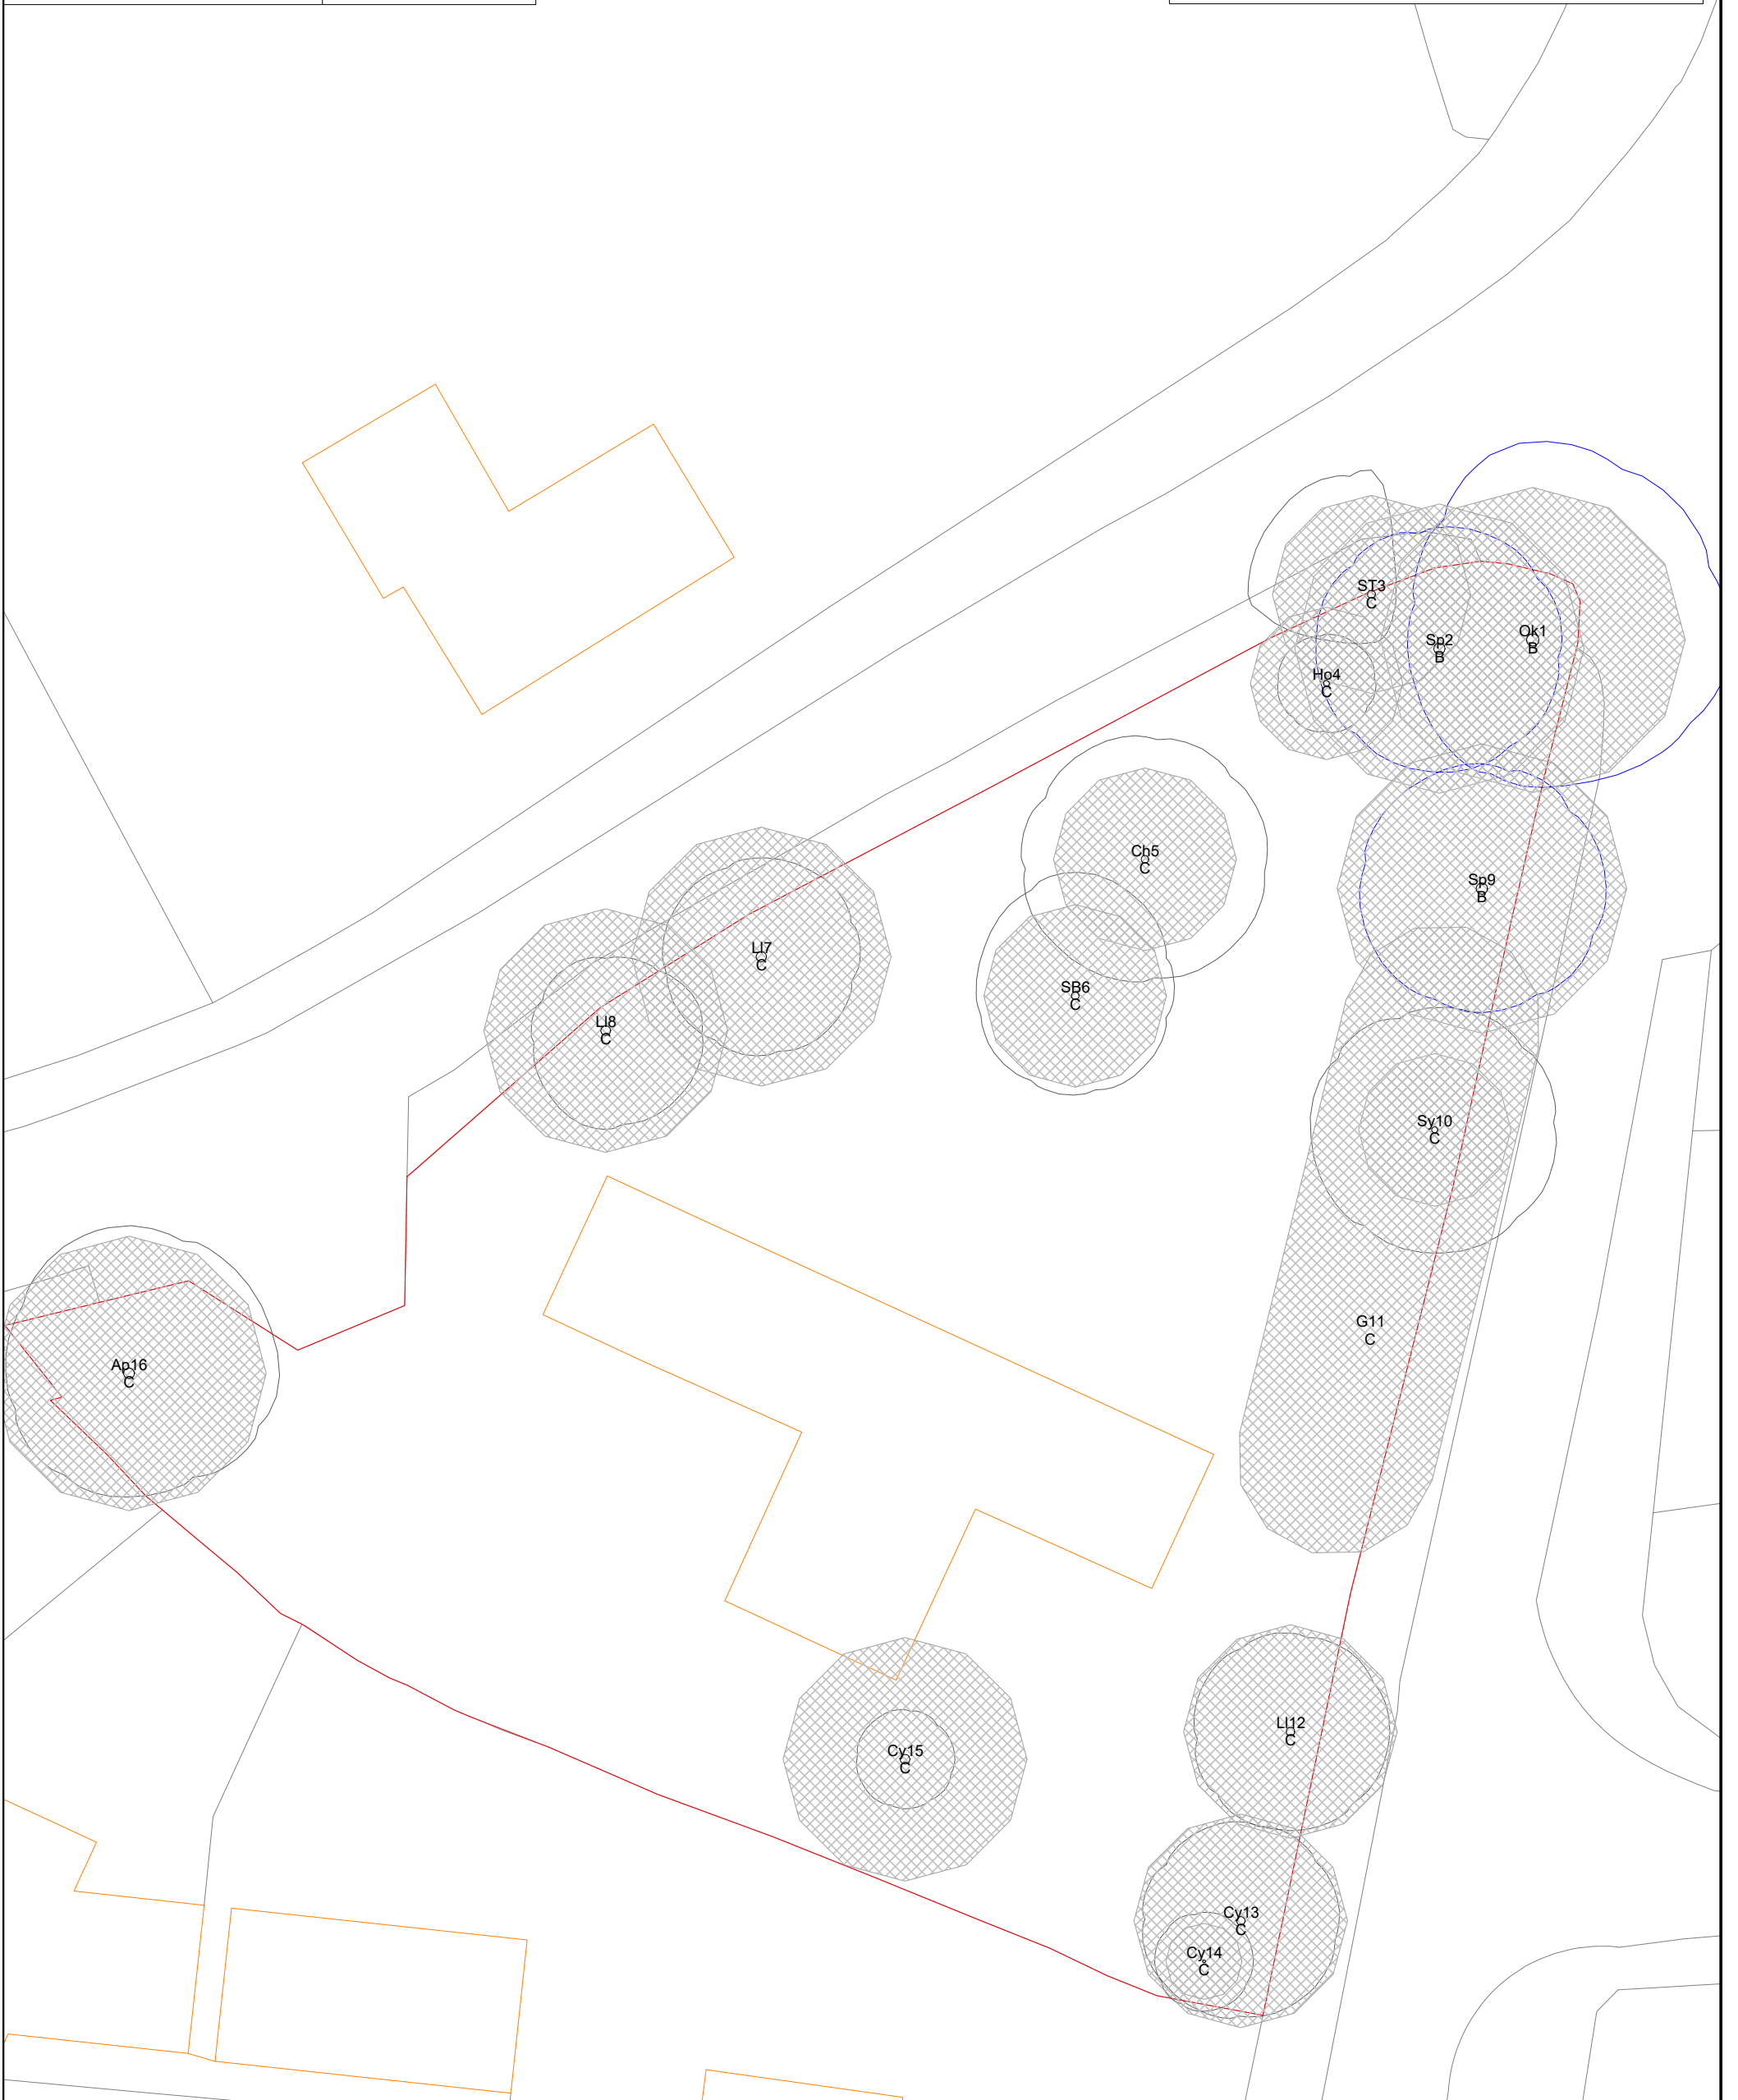

Appendix A

Caradoc, Argoed Raod,
Kinnerley, Shropshire

Tree Constraints Plan
Showing all trees, crown dimensions and
root protection areas (RPAs)

SCALE : 1 : 250 @ A3 DATE : 29/11/2023

David Bailey Old Oak Tree Care 01630 673216
07813 808174 oldoaktree@talktalk.net

©2023 Old Oak Tree Care
This plan is to be reproduced in colour
B+W copies will not contain all information

Map reference:
PC23/656/TCP

Legend

Appendix B

Caradoc, Argoed Road,
Kinnereley, Shropshire

Tree Protection Plan
Showing all retained trees, crown dimensions, tree categories,
RPAs, protective planting a proposed planting locations

SCALE : 1 : 250 @ A3 DATE : 29/11/2023

David Bailey Old Oak Tree Care 01630 673216
07813 808174 oldoaktree@talktalk.net

©2023 Old Oak Tree Care
This plan is to be reproduced in colour
B+W copies will not contain all information

Map reference:
PC23/656/TPP

Legend

Site for planting medium to large tree

Crown Spread

Root Protection Area

Category 'A'

Category 'B'

Category 'C'