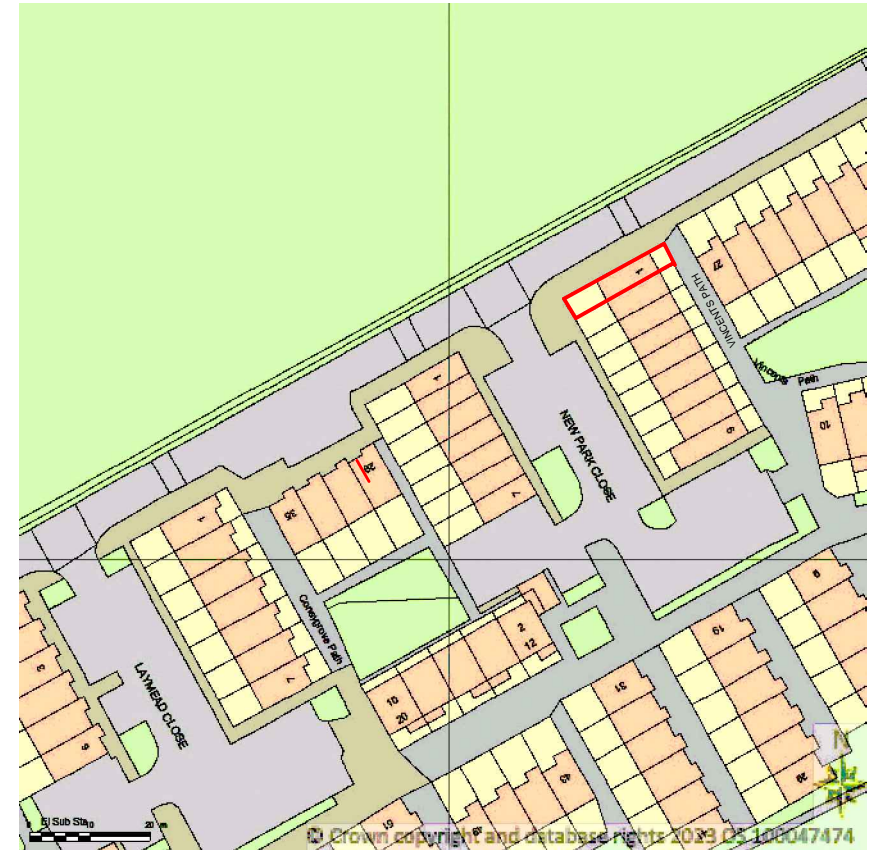

EXISTING - BLOCK PLAN

LOCATION MAP
SCALE 1:1250

PROJECT: SINGLE STOREY REAR EXTENSION	DRAWN BY: IBRAHIM SHAIKH	SITE ADDRESS: 1 VINCENTS PATH NORTHOLT, UB5 5SN	SCALE: AS SHOWN
CLIENT: MR RAKESH SHAH	CHECKED BY:	DRAWING TITLE: LOCATION MAP AND BLOCK PLAN	DATE: 15-01-2024
			DRAWING NO: 24/VP1/001 REVISION