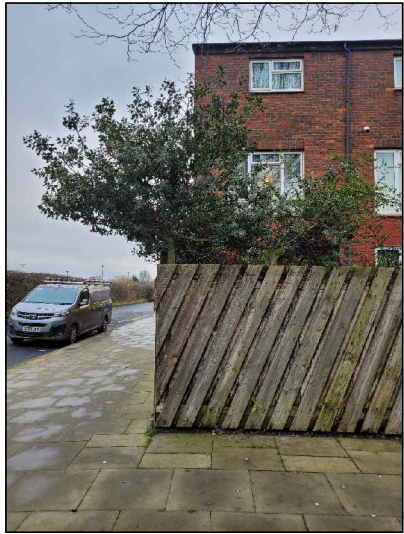

FRONT ELEVATION

SIDE ELEVATION

REAR ELEVATION

SIDE ELEVATION
GARDEN FENCE

PROJECT: SINGLE STOREY REAR EXTENSION	SITE ADDRESS: 1 VINCENTS PATH NORTHOLT, UB5 5SN	SCALE: AS SHOWN
		DATE: 15-01-2024
CLIENT: MR RAKESH SHAH	DRAWING TITLE: PROPOSED BLOCK PLAN AND SITE PHOTOS.	DRAWING NO: 24/VP1/002
		REVISION