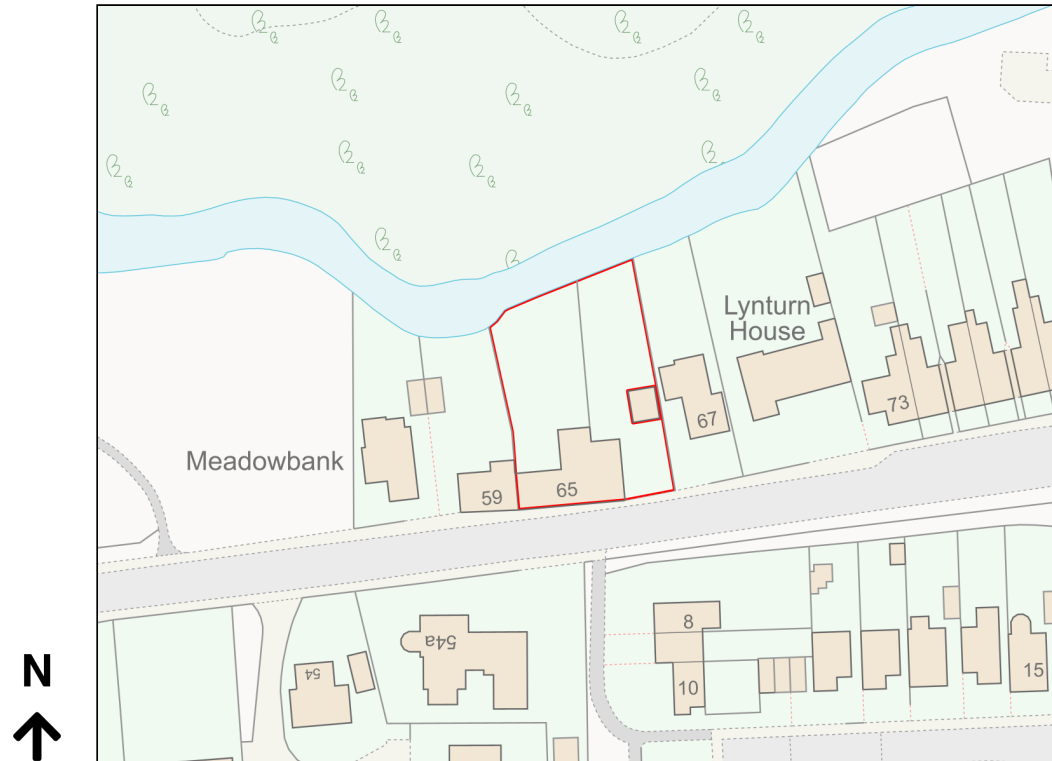

Location Plan

Site Address: 65, Needham Road, Stowmarket, IP14 2AL

Date Produced: 31-Jan-2024

Scale: 1:1250 @A4

Planning Portal Reference: PP-11907740v1