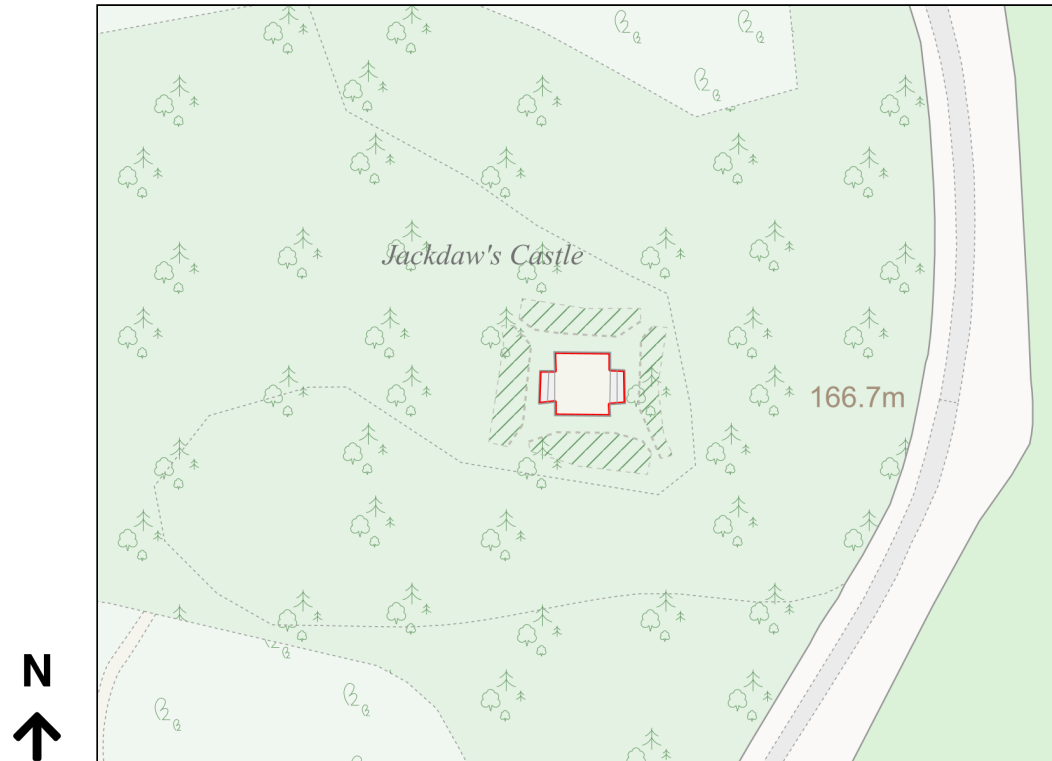

Location Plan

Site Address: Easting: 444906 Northing: 158797

Date Produced: 26-Jan-2024

Scale: 1:1250 @A4

Planning Portal Reference: PP-12760045v1