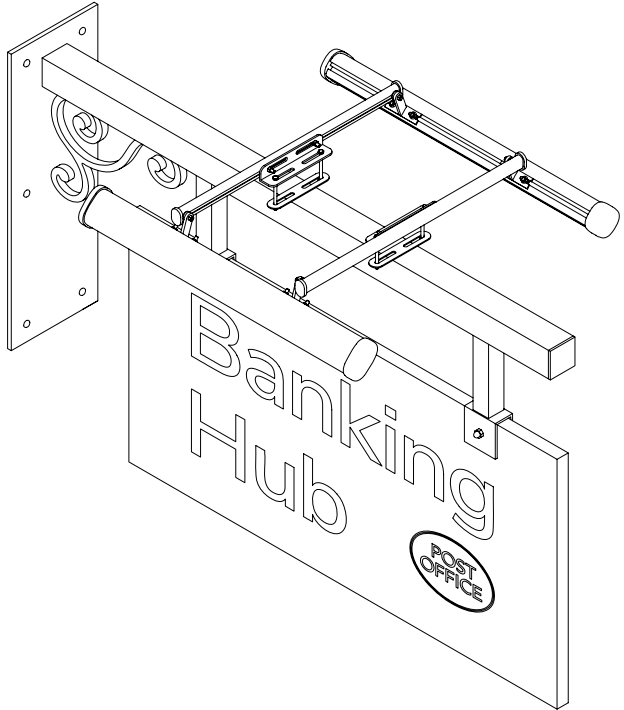

BH-PROJ-003 - Projecting sign - Externally Illuminated (Heritage)

CLIENT	POST OFFICE
PROJECT	BANKING HUB
PRODUCT	Projector (Heritage, illuminated)
DRG NO.	PO030922_SM03
ORIG DATE	03/09/22
DATE	28/09/22
DRAWN BY	SM
SCALE	DNS
ISSUE	B

REVISIONS
 B - 28/09/22 - Artwork updated, Panel width dim added. (SM)

NOTES