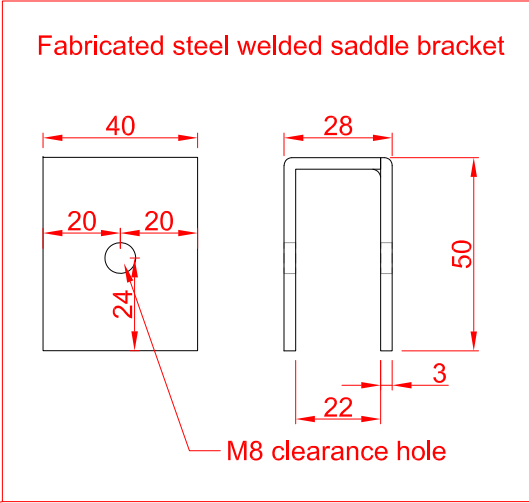

BH-PROJ-003 - Projecting sign - Externally Illuminated (Heritage)

CLIENT	POST OFFICE
PROJECT	BANKING HUB
PRODUCT	Projector (Heritage, illuminated)
DRG NO.	PO030922_SM03
ORIG DATE	03/09/22
DATE	28/09/22
DRAWN BY	SM
SCALE	DNS
ISSUE	B

REVISIONS
B - 28/09/22 - Artwork updated, Panel width dim added. (SM)

NOTES