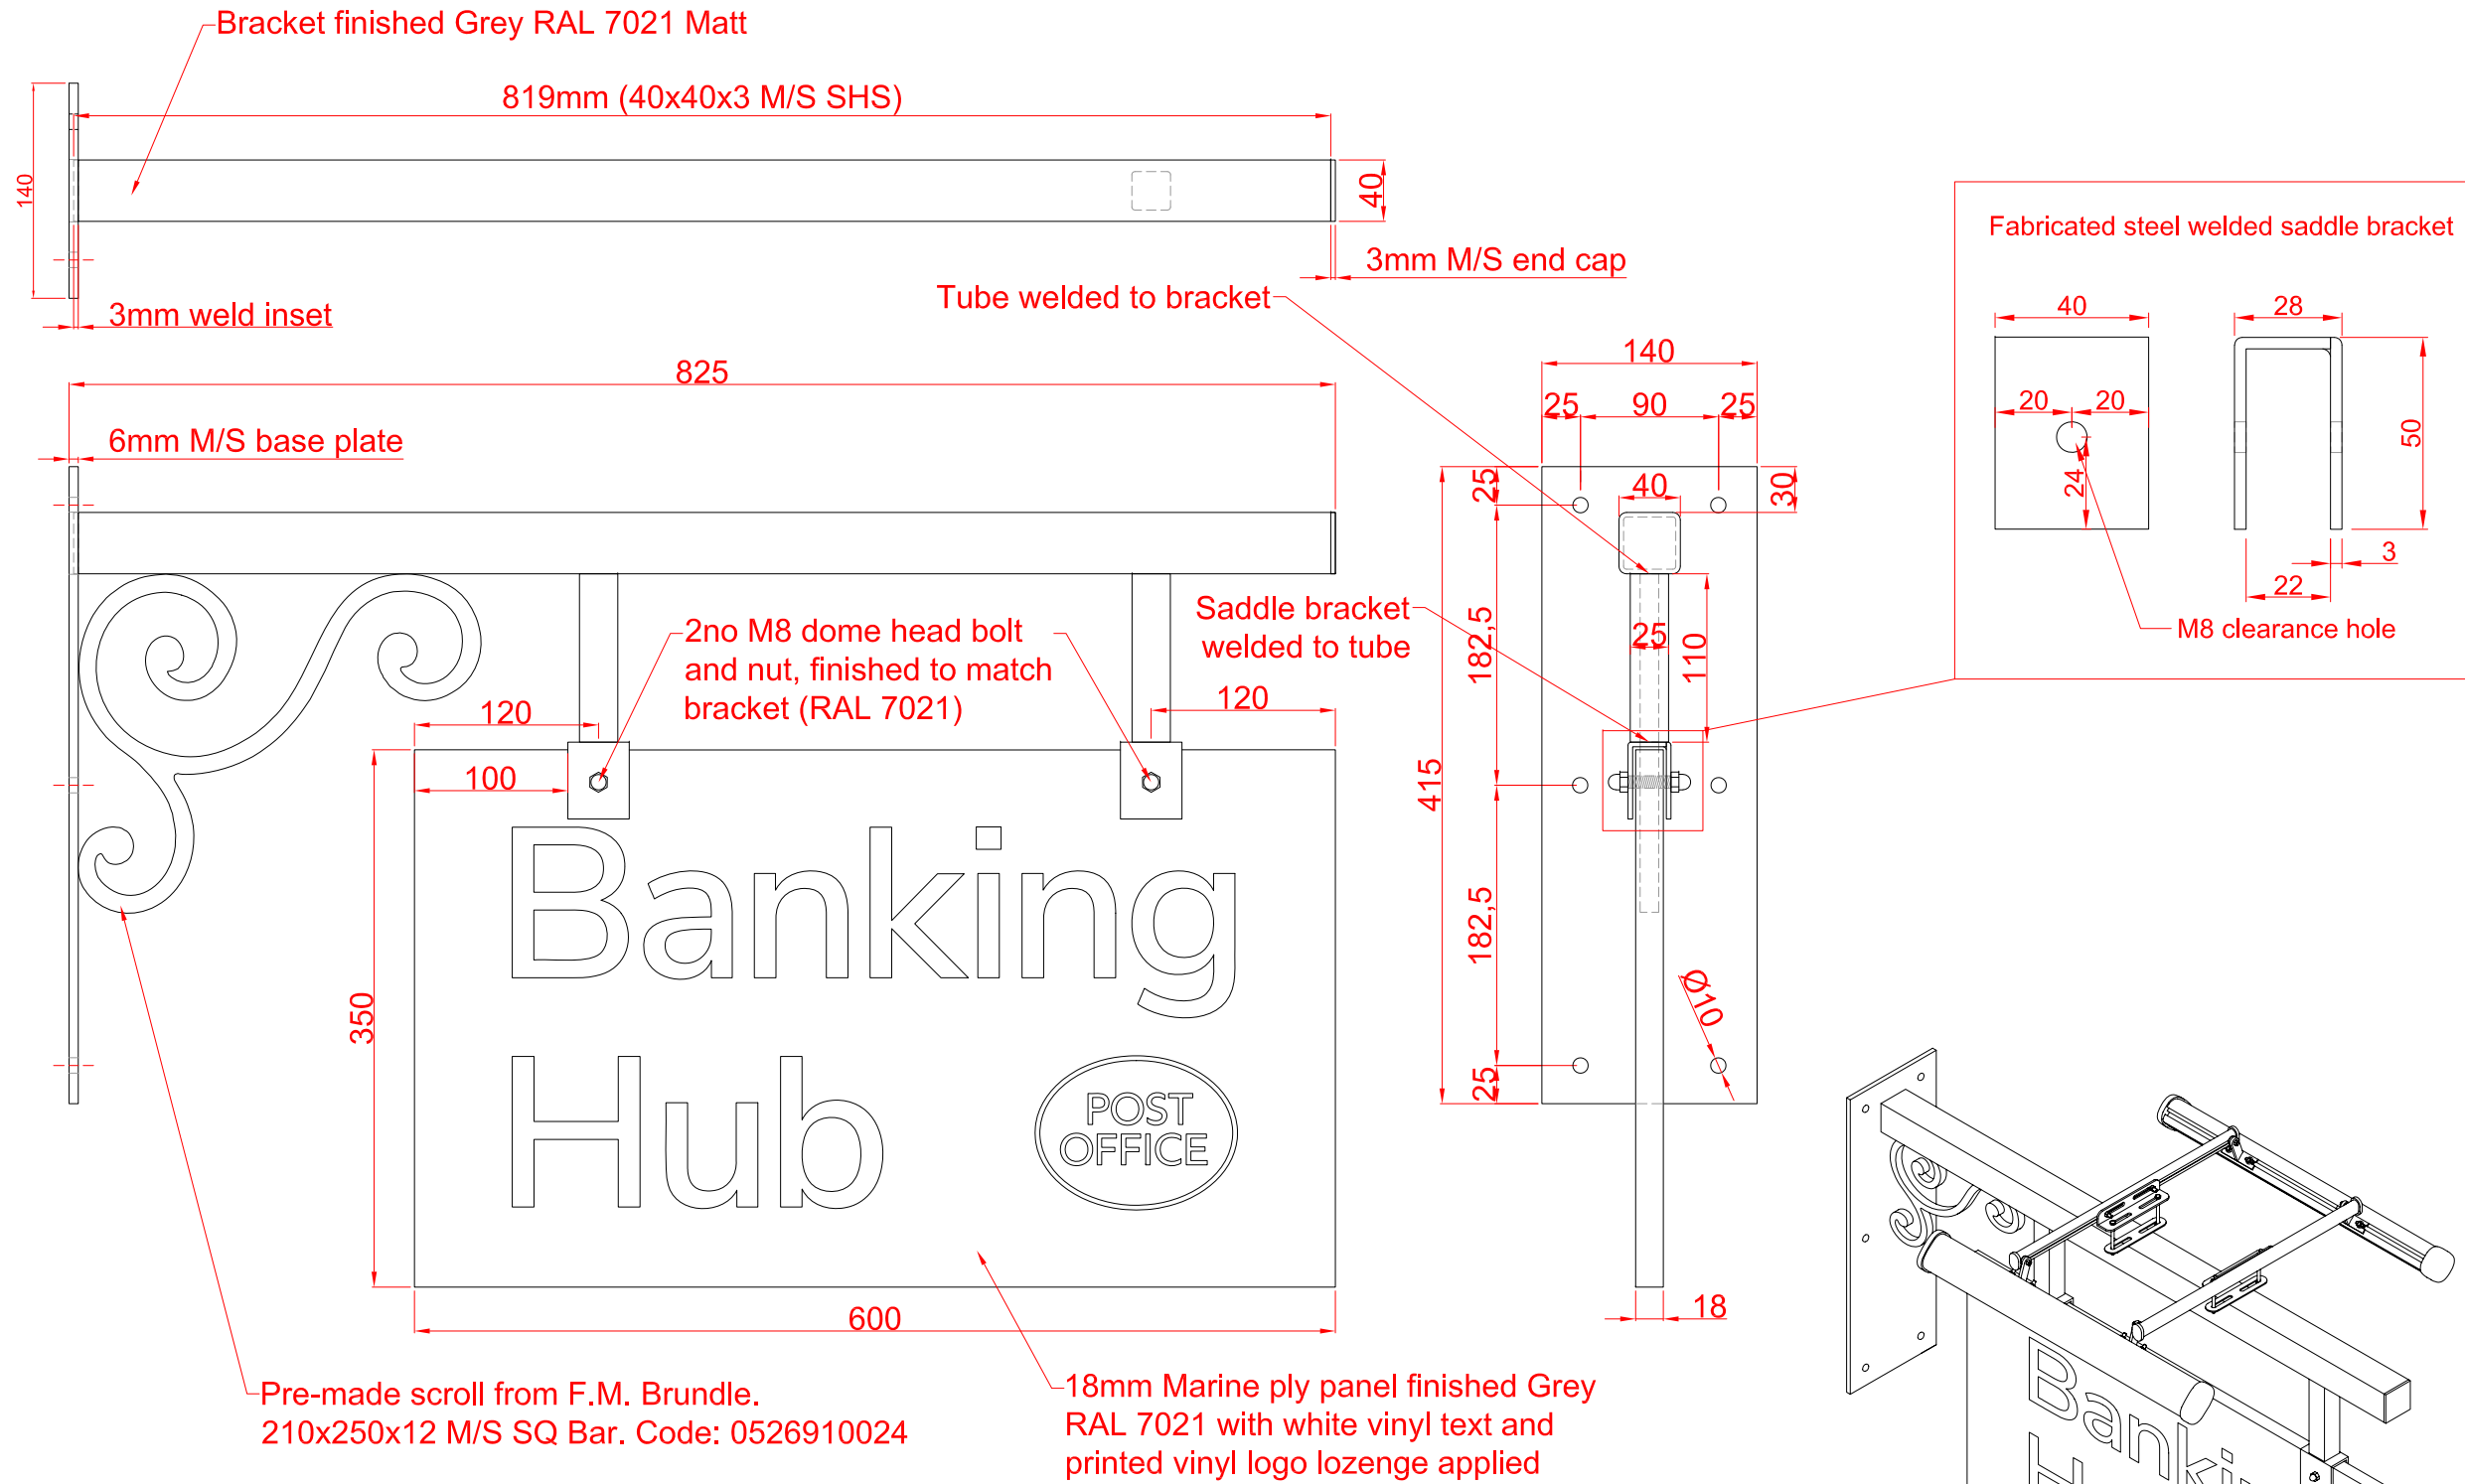

BH-PROJ-003 - Projecting sign - Externally Illuminated (Heritage)

CLIENT	POST OFFICE
PROJECT	BANKING HUB
PRODUCT	Projector (Heritage, illuminated)
DRG NO.	PO030922_SM03
ORIG DATE	03/09/22
DATE	28/09/22
DRAWN BY	SM
SCALE	DNS
ISSUE	B

REVISIONS
 B - 28/09/22 - Artwork updated, Panel width dim added. (SM)

NOTES