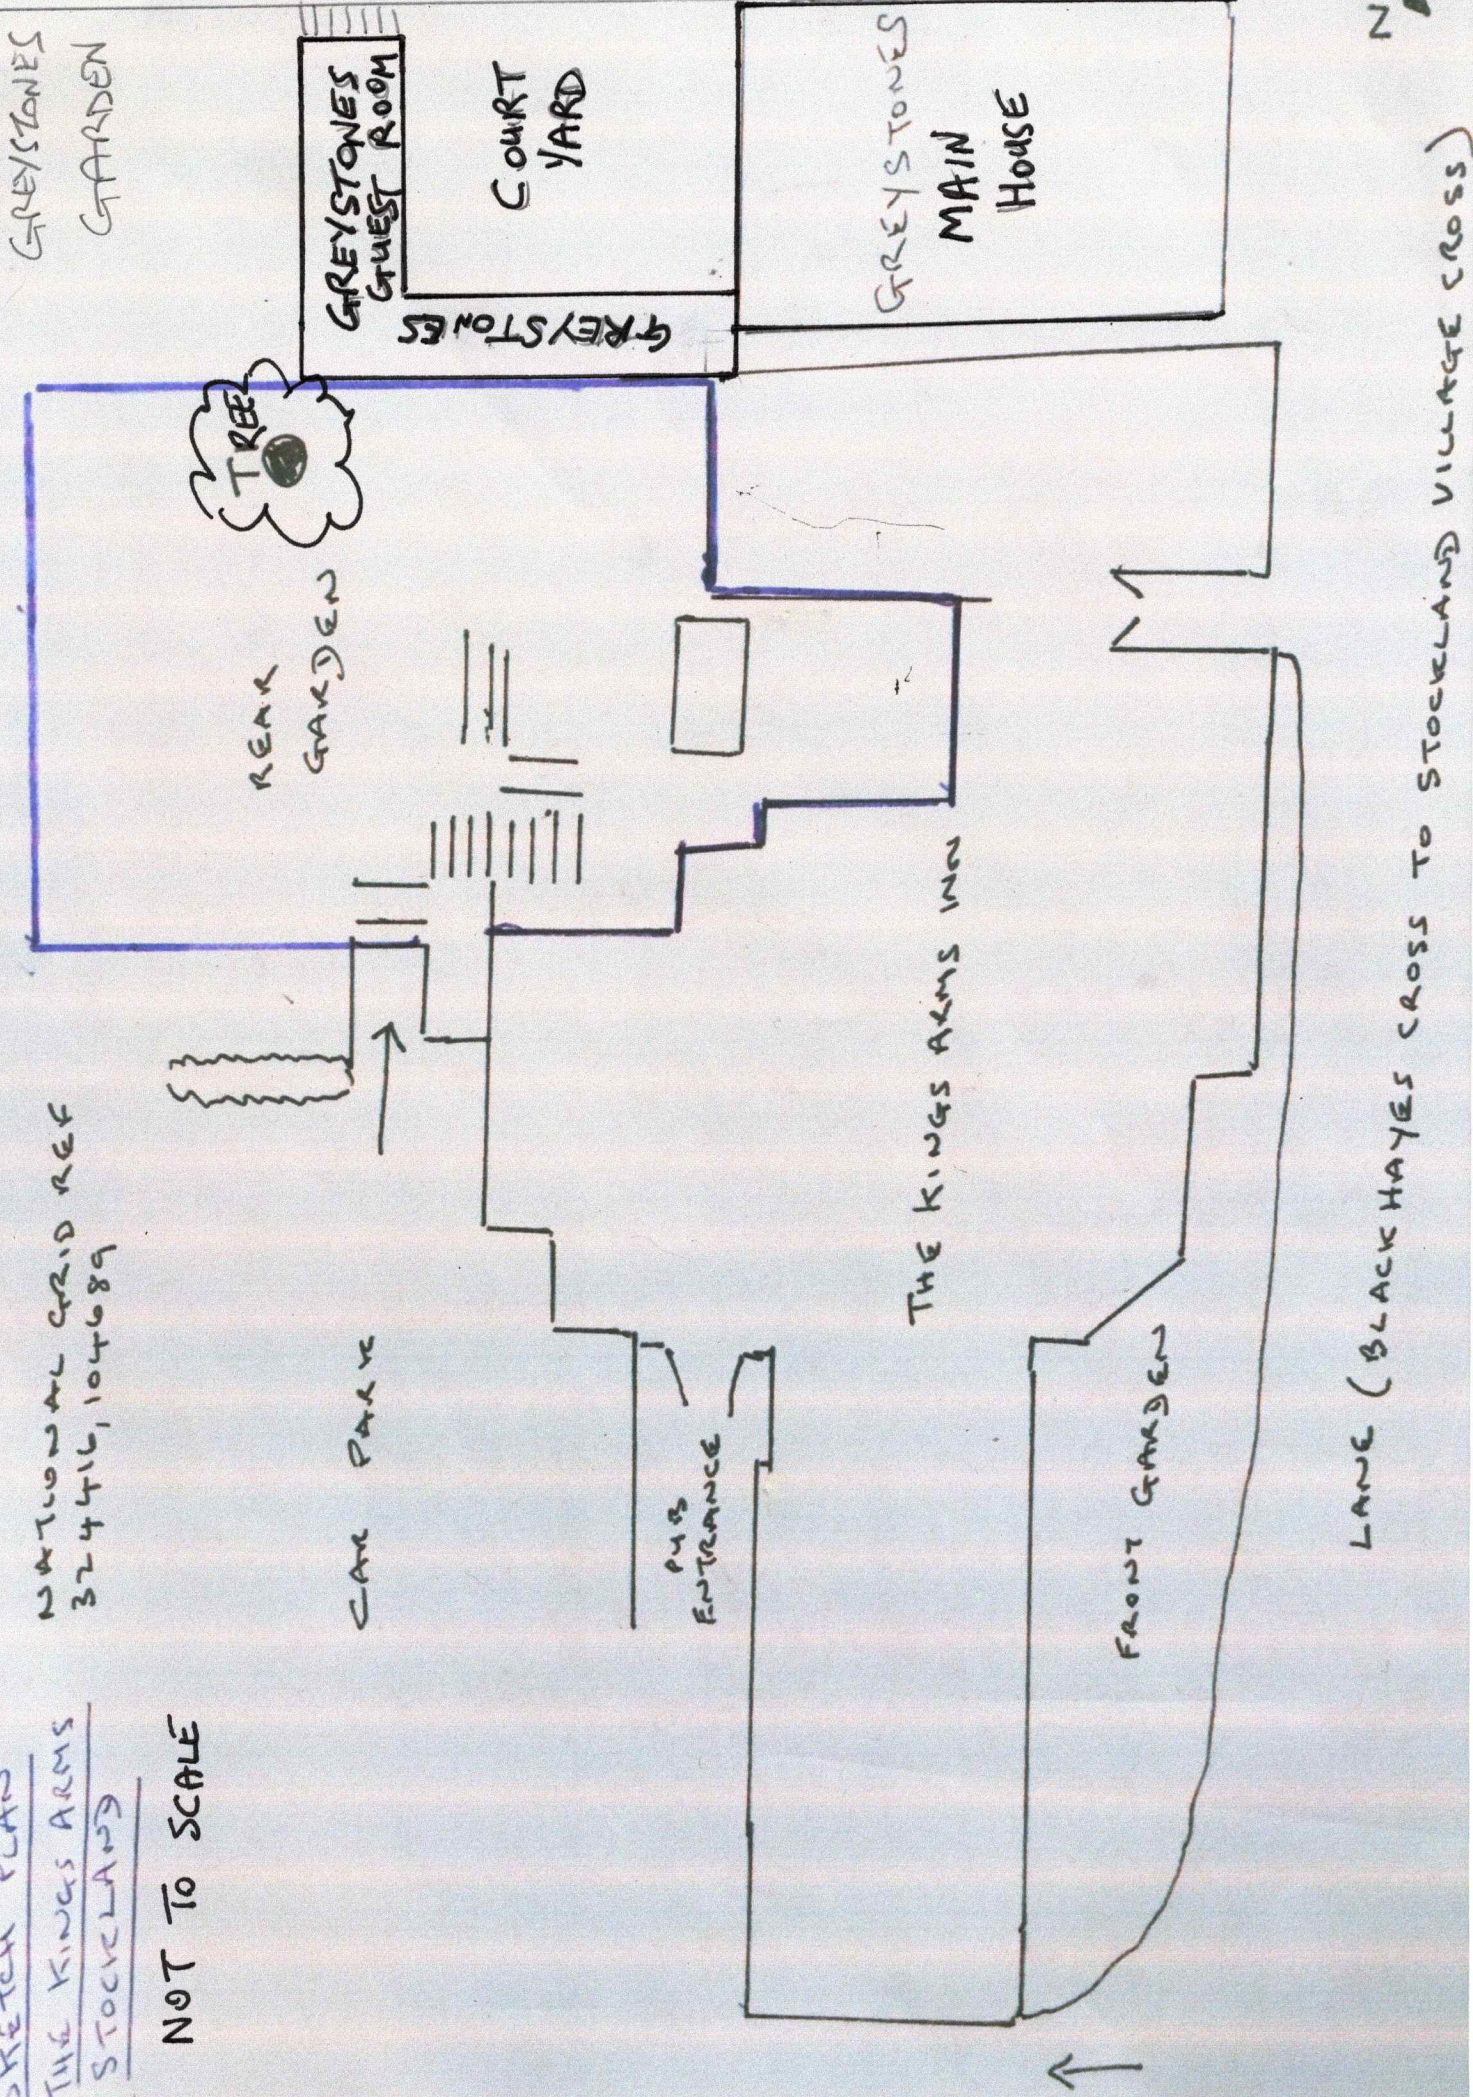

SKETCH PLAN
THE KINGS ARMS
STOCKLAND

NOT TO SCALE

NATIONAL GRID REF
324416, 104689

LANE (BLACK HAYES CROSS TO STOCKLAND VILLAGE CROSS)

N